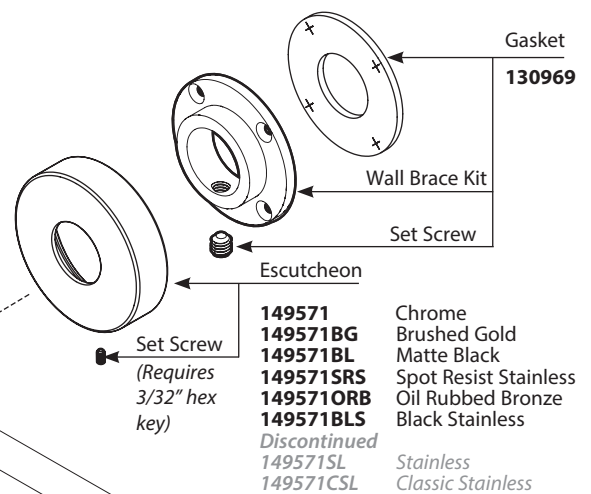

Hinge Cap

- 130966** Chrome
- 130966BG** Brushed Gold
- 130966BL** Matte Black
- 130966SRS** Spot Resist Stainless
- 130966ORB** Oil Rubbed Bronze
- 130966BLS** Black Stainless
- Discontinued*
- 130966SL** Stainless
- 130966CSL** Classic Stainless

Pivot Shank

130967

Cartridge

14891

Cartridge Nut

110307

Handle Lever & O-Ring

- 149570** Chrome
- 149570BG** Brushed Gold
- 149570BL** Matte Black
- 149570SRS** Spot Resist Stainless
- 149570ORB** Oil Rubbed Bronze
- 149570BLS** Black Stainless
- Discontinued*
- 149570SL** Stainless
- 149570CSL** Classic Stainless

Stream Straightner

- 123807** Chrome
- 123807BG** Brushed Gold
- 123807BL** Matte Black
- 123807SRS** Spot Resist Stainless
- 123807ORB** Oil Rubbed Bronze
- 123807BLS** Black Stainless
- Discontinued*
- 123807SL** Stainless
- 123807CSL** Classic Stainless

Gasket

130969

Wall Brace Kit

Set Screw

Escutcheon

Set Screw
(Requires 3/32" hex key)

- 149571** Chrome
- 149571BG** Brushed Gold
- 149571BL** Matte Black
- 149571SRS** Spot Resist Stainless
- 149571ORB** Oil Rubbed Bronze
- 149571BLS** Black Stainless
- Discontinued*
- 149571SL** Stainless
- 149571CSL** Classic Stainless