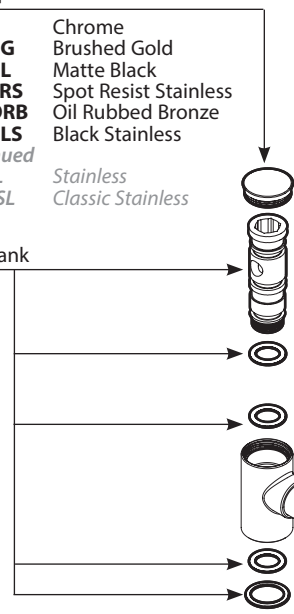

■ Order by Part Number

Pot Filler Faucet		
MODEL	TYPE	FINISH
S665	Lever	Chrome
S665BG	Lever	Brushed Gold
S665BL	Lever	Matte Black
S665SRS	Lever	Spot Resist Stainless
S665ORB	Lever	Oil Rubbed Bronze
S665BLS	Lever	Black Stainless
DISCONTINUED		
S665SL	Lever	Stainless
S665CSL	Lever	Classic Stainless

Hinge Cap

- 130966** Chrome
- 130966BG** Brushed Gold
- 130966BL** Matte Black
- 130966SRS** Spot Resist Stainless
- 130966ORB** Oil Rubbed Bronze
- 130966BLS** Black Stainless
- Discontinued*
- 130966SL** Stainless
- 130966CSL** Classic Stainless

Pivot Shank

130967

Cartridge

14891

Cartridge Nut

110307

Handle Lever & O-Ring

- 149570** Chrome
- 149570BG** Brushed Gold
- 149570BL** Matte Black
- 149570SRS** Spot Resist Stainless
- 149570ORB** Oil Rubbed Bronze
- 149570BLS** Black Stainless
- Discontinued*
- 149570SL** Stainless
- 149570CSL** Classic Stainless

Stream Straightner

- 123807** Chrome
- 123807BG** Brushed Gold
- 123807BL** Matte Black
- 123807SRS** Spot Resist Stainless
- 123807ORB** Oil Rubbed Bronze
- 123807BLS** Black Stainless
- Discontinued*
- 123807SL** Stainless
- 123807CSL** Classic Stainless