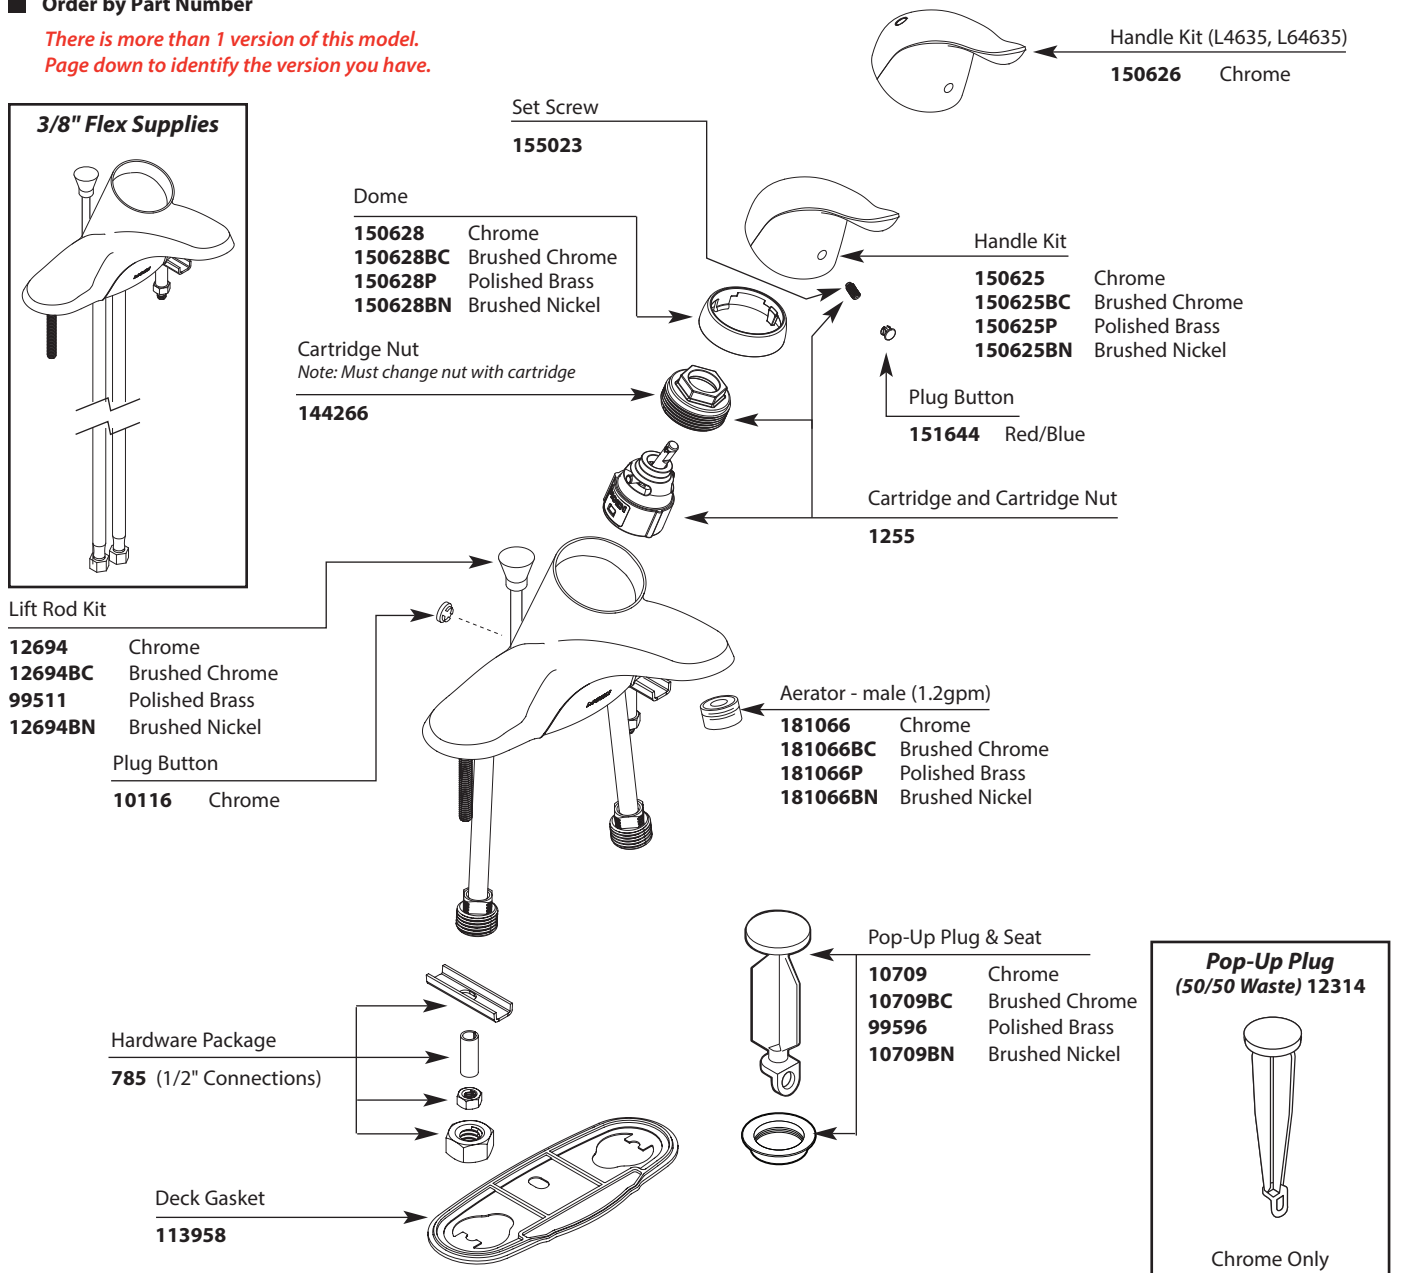

Buy it for looks. Buy it for life.®

Illustrated Parts

CHATEAU® Single-Handle Lavatory Faucet							
MODEL		WASTE	FINISH	MODEL		WASTE	FINISH
L4621	Lav 1/2" connections	Metallic	Chrome	L64600	Lav 3/8" flex supplies	None	Chrome
L4621BC	Lav 1/2" connections	Metallic	Brushed Chrome	L64601	Lav 1/2" connections	None	Chrome
L4621P	Lav 1/2" connections	Metallic	Polished Brass	L64621	Lav 1/2" connections	50/50	Chrome
L4625	Lav 3/8" flex supplies	Metallic	Chrome	L64624	Lav 3/8" flex supplies	Metallic	Chrome
L4601	Lav 1/2" connections	None	Chrome	L64625	Lav 3/8" flex supplies	50/50	Chrome
L4605	Lav 1/2" connections	None	Chrome	L64635	Lav 1/2" connections	Metallic	Chrome
L4631BC	Lav 3/8" flex supplies	Metallic	Brushed Chrome	L64620	Lav 1/2" connections	Metallic	Chrome
L4635	Lav 1/2" connections	Metallic	Chrome				
L4621BN	Lav 1/2" connections	Metallic	Brushed Nickel				

Order by Part Number

*There is more than 1 version of this model.
Page down to identify the version you have.*

Buy it for looks. Buy it for life.®

Illustrated Parts

CHATEAU® Single-Handle Lavatory Faucet							
MODEL		WASTE	FINISH	MODEL		WASTE	FINISH
L4621	Lav 1/2" connections	Metallic	Chrome	L64600	Lav 16" supplies	None	Chrome
L4621CP	Lav 1/2" connections	Metallic	Chrome/Pol. Brass	L64601	Lav 1/2" connections	None	Chrome
L4621BC	Lav 1/2" connections	Metallic	Brushed Chrome	L64621	Lav 1/2" connections	50/50	Chrome
L4621P	Lav 1/2" connections	Metallic	Polished Brass	L64624	Lav 16" supplies	Metallic	Chrome
L4625	Lav 16" supplies	Metallic	Chrome	L64625	Lav 16" supplies	50/50	Chrome
L4601	Lav 1/2" connections	None	Chrome	L64635	Lav 1/2" connections	Metallic	Chrome
L4605	Lav 1/2" connections	None	Chrome	L64620	Lav 1/2" connections	Metallic	Chrome
L4635	Lav 1/2" connections	Metallic	Chrome				

Order by Part Name and Part Number (Bold Face Type)