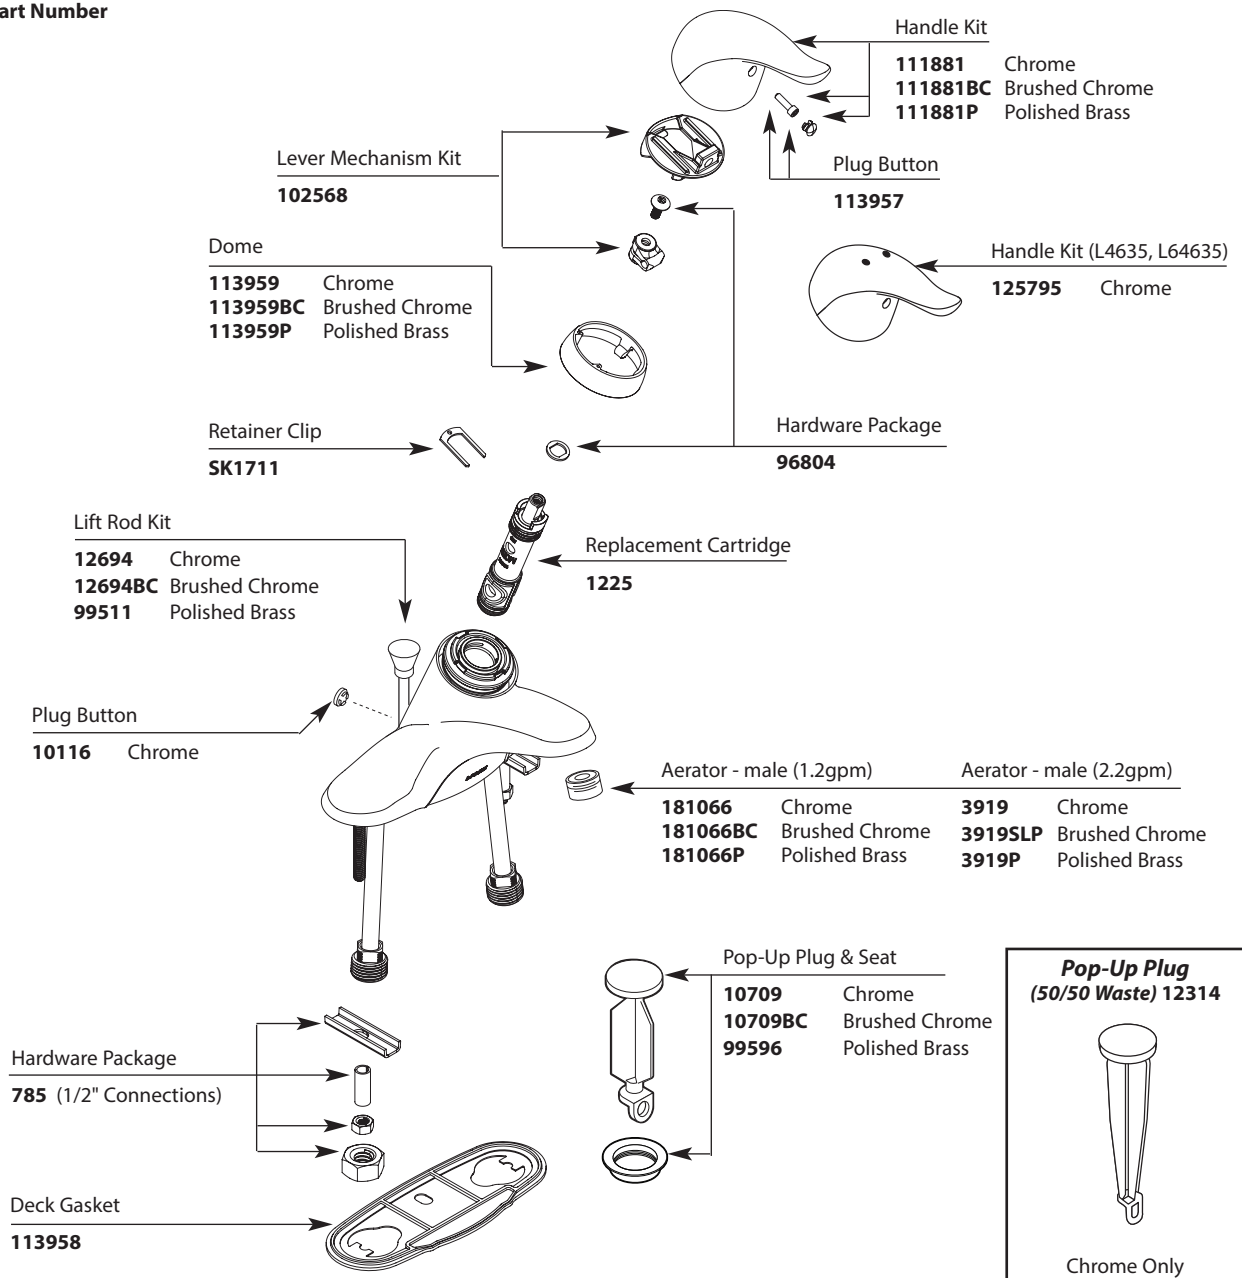

Order by Part Number

*There is more than 1 version of this model.
Page down to identify the version you have.*

Buy it for looks. Buy it for life.®

Illustrated Parts

CHATEAU® Single-Handle Lavatory Faucet							
MODEL		WASTE	FINISH	MODEL		WASTE	FINISH
L4621	Lav 1/2" connections	Metallic	Chrome	L64600	Lav 16" supplies	None	Chrome
L4621CP	Lav 1/2" connections	Metallic	Chrome/Pol. Brass	L64601	Lav 1/2" connections	None	Chrome
L4621BC	Lav 1/2" connections	Metallic	Brushed Chrome	L64621	Lav 1/2" connections	50/50	Chrome
L4621P	Lav 1/2" connections	Metallic	Polished Brass	L64624	Lav 16" supplies	Metallic	Chrome
L4625	Lav 16" supplies	Metallic	Chrome	L64625	Lav 16" supplies	50/50	Chrome
L4601	Lav 1/2" connections	None	Chrome	L64635	Lav 1/2" connections	Metallic	Chrome
L4605	Lav 1/2" connections	None	Chrome	L64620	Lav 1/2" connections	Metallic	Chrome
L4635	Lav 1/2" connections	Metallic	Chrome				

Order by Part Number

Buy it for looks. Buy it for life.®

Illustrated Parts

CHATEAU®						
Single-Handle Lavatory Faucet						
MODEL	HANDLE TYPE	FINISH	MODEL	HANDLE TYPE	FINISH	FINISH
L4621	Lever	Chrome	L64621	Lever	Chrome	Chrome
L4621CP	Lever	Chrome/Pol. Brass	L64621P	Lever	Polished Brass	Polished Brass
L4621P	Lever	Polished Brass	L64621W	Lever	Glacier	Glacier
L4601	Lever	Chrome	L64620	Lever	Chrome	Chrome
L64601	Lever	Chrome	L64635	Lever	Chrome	Chrome
L4605	Lever	Chrome				
L4635	Lever	Chrome				

Order by Part Name and Part Number (Bold Face Type)