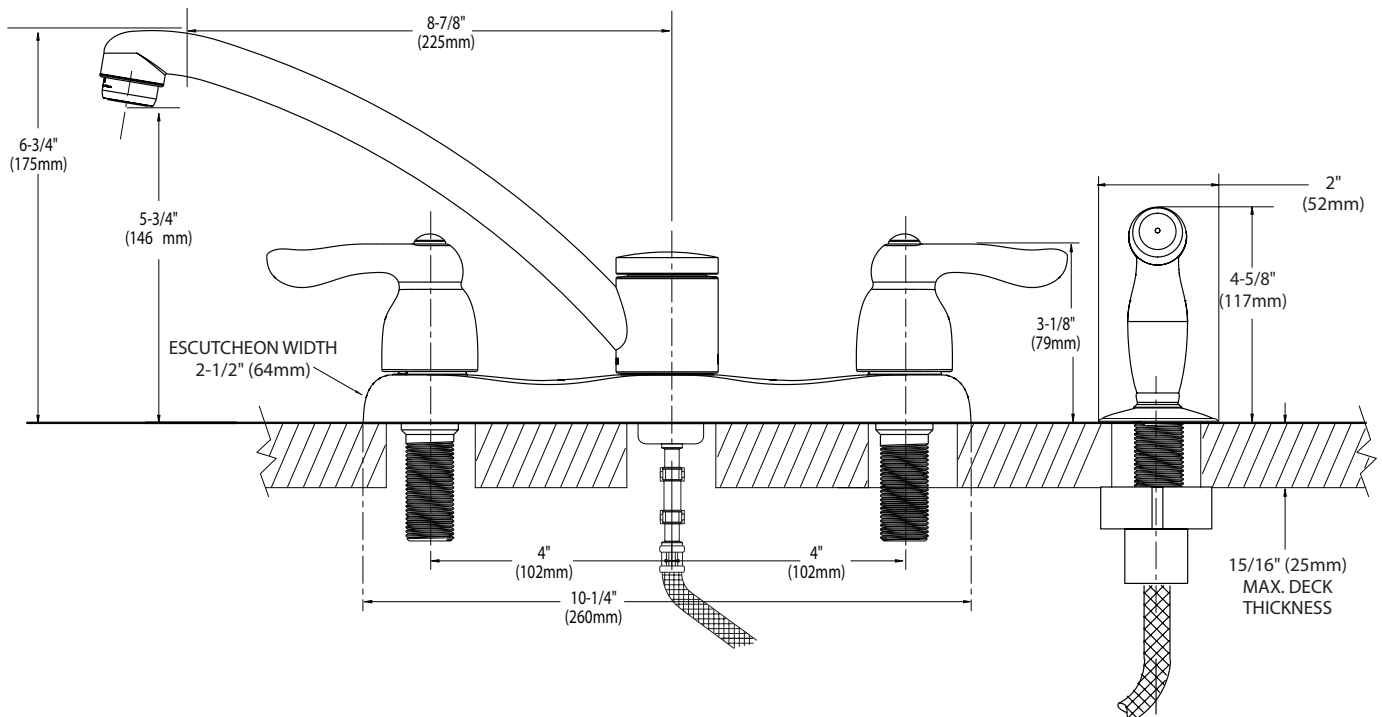

CRITICAL DIMENSIONS

(DO NOT SCALE)

The use of aerator part 116711 reduces flow to a maximum of 1.5 gpm (5.7L/min.)