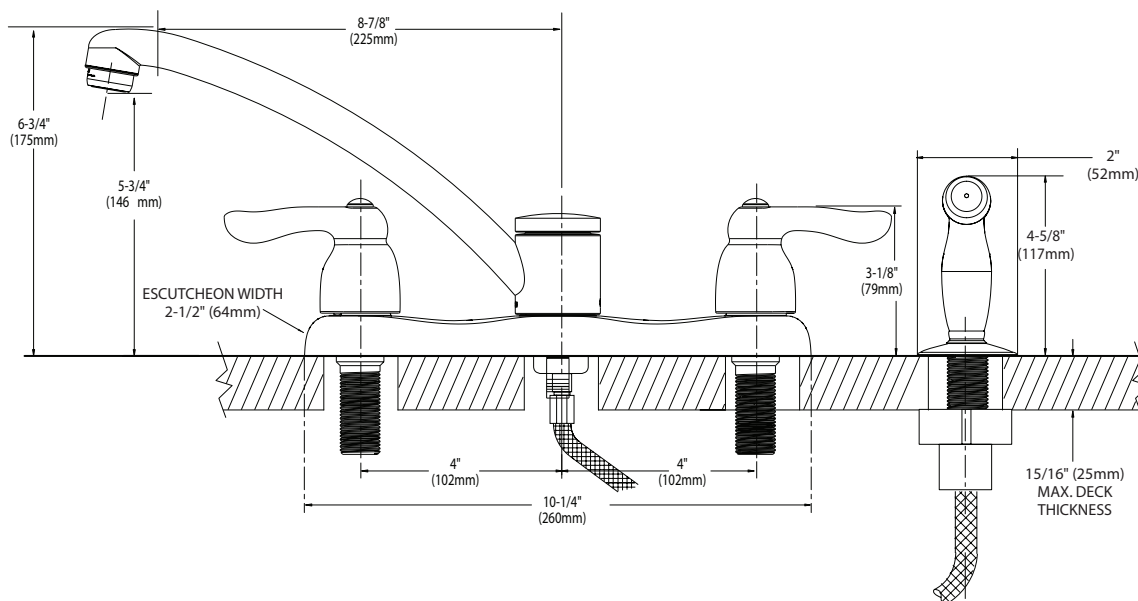

CRITICAL DIMENSIONS

(DO NOT SCALE)

The use of aerator part 116711 reduces flow to a maximum of 1.5 gpm (5.7L/min.)