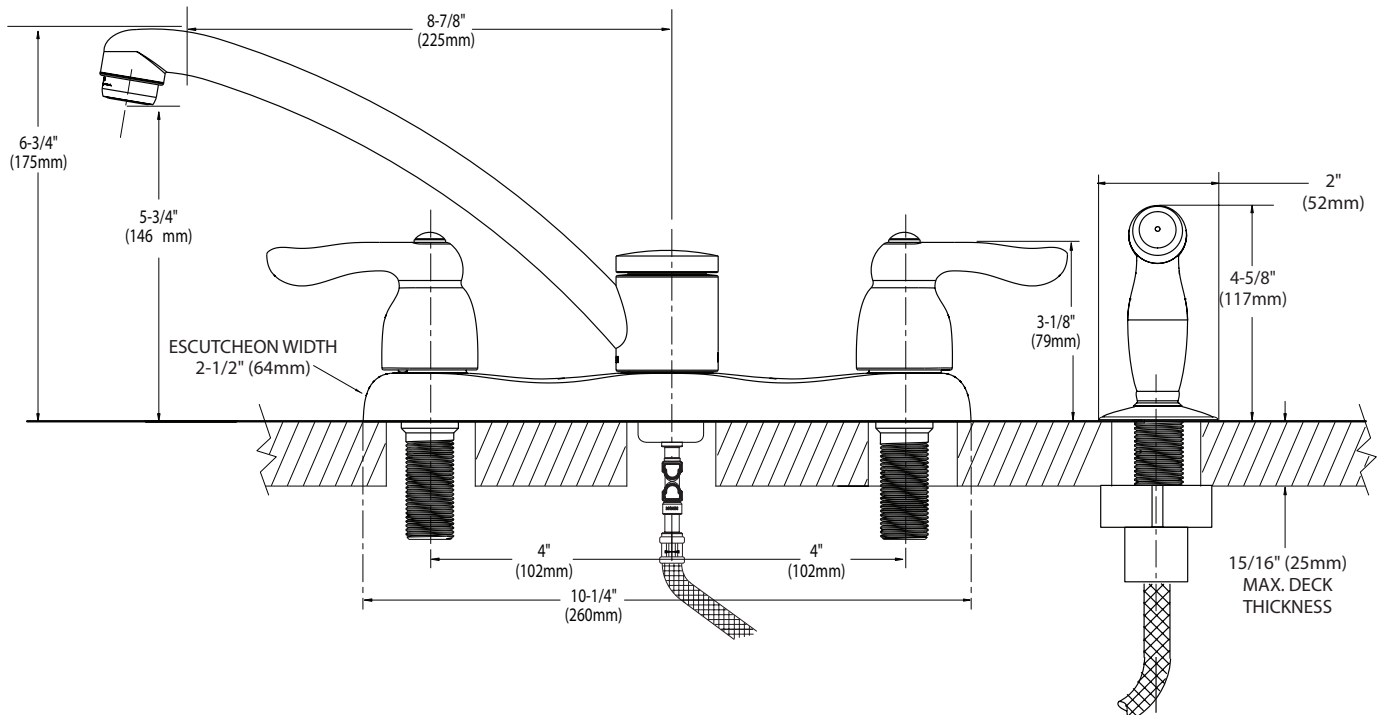

## CHATEAU® Two-Handle Kitchen Faucet

**Model:** 7907 with side spray

**Model:** 7906 less side spray

**NOTE:** THIS FAUCET IS DESIGNED TO BE INSTALLED THROUGH HOLES - 1" MIN. DIA. AND ON 4" CENTERS