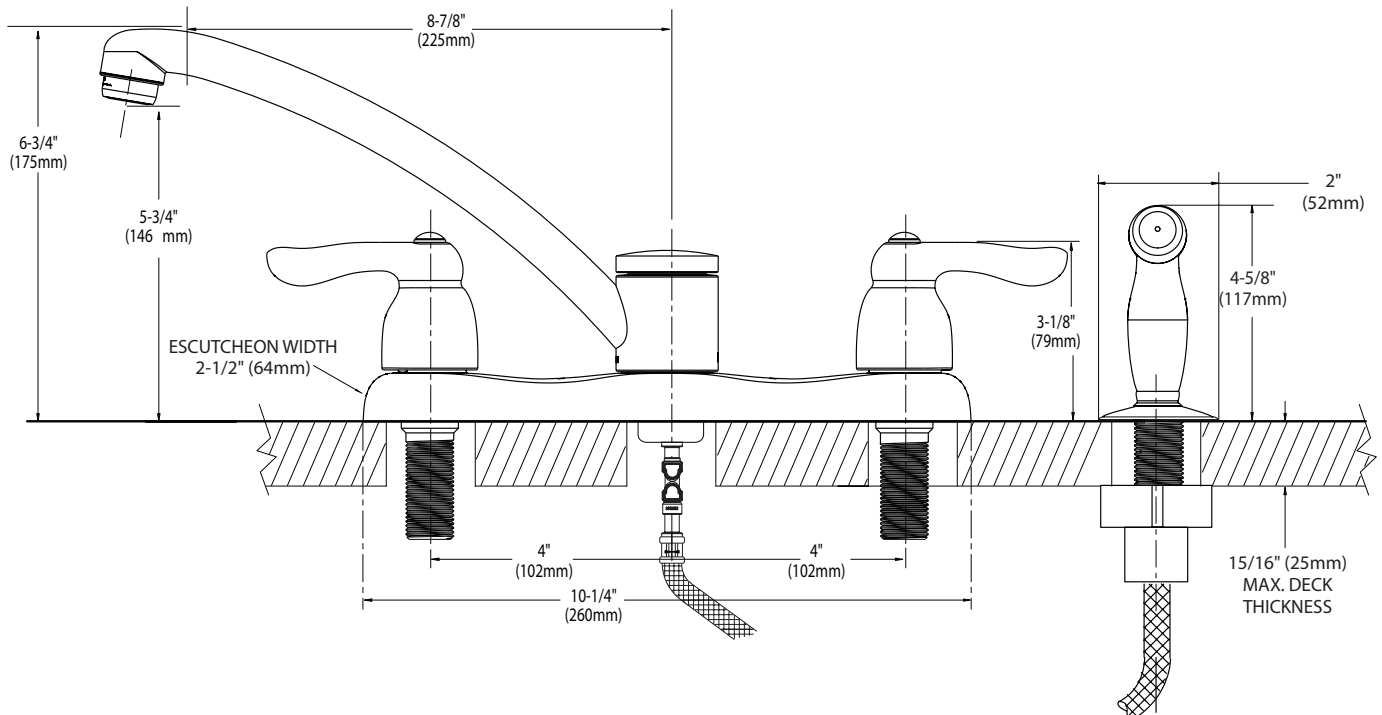

# Specifications

## CHATEAU® Two-Handle Kitchen Faucet

**Model:** 7907 with side spray

**Model:** 7906 less side spray

**NOTE:** THIS FAUCET IS DESIGNED TO BE INSTALLED THROUGH HOLES - 1" MIN. DIA. AND ON 4" CENTERS