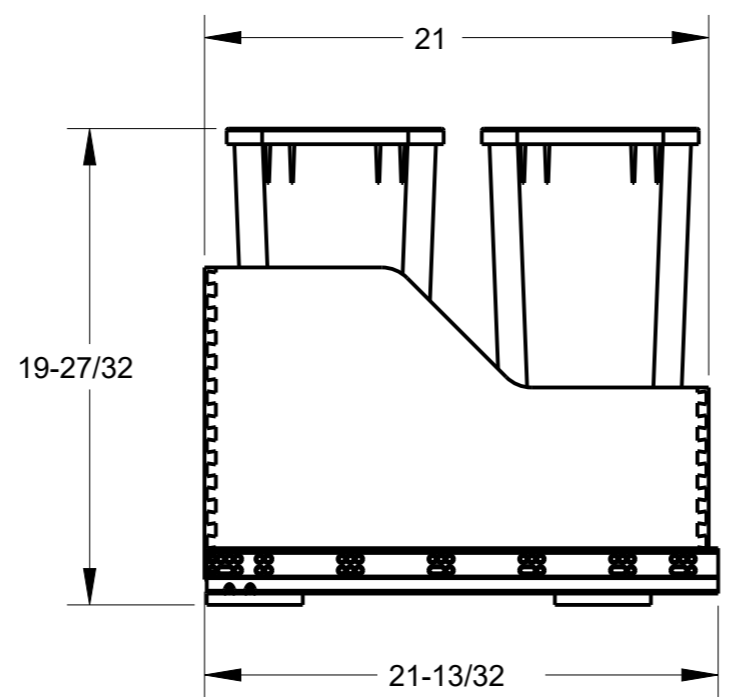

DRAWING NUMBER CAN-WBM		REV F
SIZE A3	SCALE 0.125	SHEET 3 / 7
DOCUMENT STATUS		Released

8 7 6 5 4 3 2 1

ITEM NUMBER	DESCRIPTION
CAN-WBMS50B	SINGLE 50 QUART WOOD BOTTOM MOUNT TRASHCAN PULLOUT, BLACK
CAN-WBMS50WH	SINGLE 50 QUART WOOD BOTTOM MOUNT TRASHCAN PULLOUT, WHITE
CAN-WBMS50G	SINGLE 50 QUART WOOD BOTTOM MOUNT TRASHCAN PULLOUT, GREY

DRAWING NUMBER CAN-WBM		REV F
SIZE A3	SCALE 0.125	SHEET 4 / 7
DOCUMENT STATUS		Released

8 7 6 5 4 3 2 1

F
E
D
C
B
A

F
E
D
C
B
A

ITEM NUMBER	DESCRIPTION
CAN-WBMD50B	DOUBLE 50 QUART WOOD BOTTOM MOUNT TRASHCAN PULLOUT, BLACK
CAN-WBMD50WH	DOUBLE 50 QUART WOOD BOTTOM MOUNT TRASHCAN PULLOUT, WHITE
CAN-WBMD50G	DOUBLE 50 QUART WOOD BOTTOM MOUNT TRASHCAN PULLOUT, GREY

DRAWING NUMBER CAN-WBM		REV F
SIZE A3	SCALE 0.125	SHEET 5 / 7
DOCUMENT STATUS		Released

8 7 6 5 4 3 2 1

8 7 6 5 4 3 2 1

F
E
D
C
B
A

F
E
D
C
B
A

ITEM NUMBER	DESCRIPTION
CAN-WBMD3518B	DOUBLE 35 QUART WOOD BOTTOM MOUNT TRASHCAN PULLOUT, BLACK
CAN-WBMD3518WH	DOUBLE 35 QUART WOOD BOTTOM MOUNT TRASHCAN PULLOUT, WHITE
CAN-WBMD3518G	DOUBLE 35 QUART WOOD BOTTOM MOUNT TRASHCAN PULLOUT, GREY

DRAWING NUMBER CAN-WBM		REV F
SIZE A3	SCALE 0.125	SHEET 6 / 7
DOCUMENT STATUS		Released

8 7 6 5 4 3 2 1

8 7 6 5 4 3 2 1

F E D C B A

ITEM NUMBER	DESCRIPTION
CAN-WBMD5018B	DOUBLE 50 QUART WOOD BOTTOM MOUNT TRASHCAN PULLOUT, BLACK
CAN-WBMD5018WH	DOUBLE 50 QUART WOOD BOTTOM MOUNT TRASHCAN PULLOUT, WHITE
CAN-WBMD5018G	DOUBLE 50 QUART WOOD BOTTOM MOUNT TRASHCAN PULLOUT, GREY