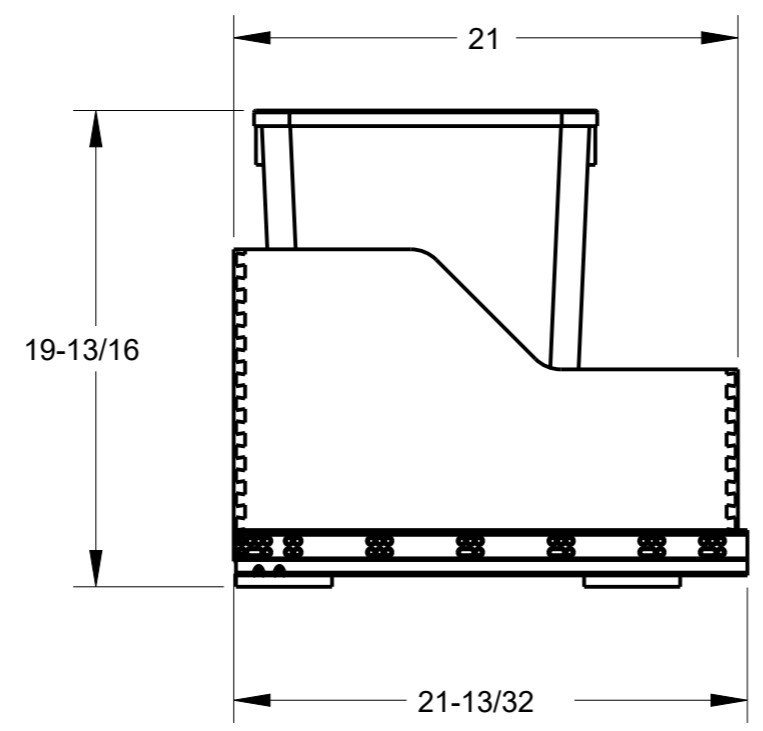

DOCUMENT STATUS Released	
UNLESS OTHERWISE SPECIFIED DIMENSIONS ARE IN INCHES (IN)	
MATERIAL WHITE BIRCH	FINISH UV COATED
THIRD ANGLE PROJECTION 	DATE 18AUG2016

DESCRIPTION PREASSEMBLED PULLOUT WASTE CONTAINER WITHOUT DOOR MOUNTED BRACKET		
DRAWING NUMBER CAN-WBM		REV F
SIZE A3	SCALE 0.125	SHEET 1 / 7

8 7 6 5 4 3 2 1

F
E
D
C
B
A

F
E
D
C
B
A

ITEM NUMBER	DESCRIPTION
CAN-WBMS35B	SINGLE 35 QUART WOOD BOTTOM MOUNT TRASHCAN PULLOUT, BLACK
CAN-WBMS35WH	SINGLE 35 QUART WOOD BOTTOM MOUNT TRASHCAN PULLOUT, WHITE
CAN-WBMS35G	SINGLE 35 QUART WOOD BOTTOM MOUNT TRASHCAN PULLOUT, GREY

DRAWING NUMBER CAN-WBM		REV F
SIZE A3	SCALE 0.125	SHEET 2 / 7
DOCUMENT STATUS		Released

8 7 6 5 4 3 2 1

8 7 6 5 4 3 2 1

F
E
D
C
B
A

F
E
D
C
B
A

ITEM NUMBER	DESCRIPTION
CAN-WBMD35B	DOUBLE 35 QUART WOOD BOTTOM MOUNT TRASHCAN PULLOUT, BLACK
CAN-WBMD35WH	DOUBLE 35 QUART WOOD BOTTOM MOUNT TRASHCAN PULLOUT, WHITE
CAN-WBMD35G	DOUBLE 35 QUART WOOD BOTTOM MOUNT TRASHCAN PULLOUT, GREY

DRAWING NUMBER CAN-WBM		REV F
SIZE A3	SCALE 0.125	SHEET 5 / 7
DOCUMENT STATUS		Released

8 7 6 5 4 3 2 1

8 7 6 5 4 3 2 1

F
E
D
C
B
A

F
E
D
C
B
A

ITEM NUMBER	DESCRIPTION
CAN-WBMD3518B	DOUBLE 35 QUART WOOD BOTTOM MOUNT TRASHCAN PULLOUT, BLACK
CAN-WBMD3518WH	DOUBLE 35 QUART WOOD BOTTOM MOUNT TRASHCAN PULLOUT, WHITE
CAN-WBMD3518G	DOUBLE 35 QUART WOOD BOTTOM MOUNT TRASHCAN PULLOUT, GREY