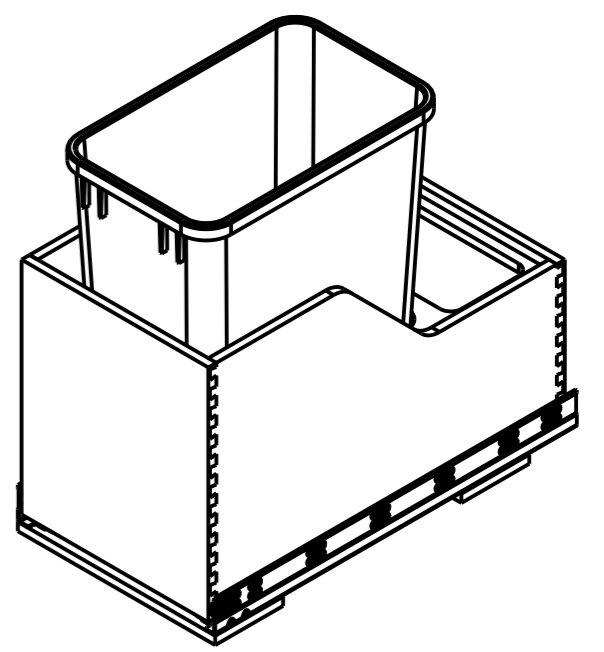

DOCUMENT STATUS Released	
UNLESS OTHERWISE SPECIFIED DIMENSIONS ARE IN INCHES (IN)	
MATERIAL WHITE BIRCH	FINISH UV COATED
THIRD ANGLE PROJECTION 	DATE 18AUG2016

DESCRIPTION PREASSEMBLED PULLOUT WASTE CONTAINER WITHOUT DOOR MOUNTED BRACKET		
DRAWING NUMBER CAN-WBM		REV F
SIZE A3	SCALE 0.125	SHEET 1 / 7

8 7 6 5 4 3 2 1

F
E
D
C
B
A

F
E
D
C
B
A

ITEM NUMBER	DESCRIPTION
CAN-WBMS35B	SINGLE 35 QUART WOOD BOTTOM MOUNT TRASHCAN PULLOUT, BLACK
CAN-WBMS35WH	SINGLE 35 QUART WOOD BOTTOM MOUNT TRASHCAN PULLOUT, WHITE
CAN-WBMS35G	SINGLE 35 QUART WOOD BOTTOM MOUNT TRASHCAN PULLOUT, GREY

DRAWING NUMBER CAN-WBM		REV F
SIZE A3	SCALE 0.125	SHEET 2 / 7
DOCUMENT STATUS		Released

8 7 6 5 4 3 2 1

8 7 6 5 4 3 2 1

F
E
D
C
B
A

F
E
D
C
B
A

ITEM NUMBER	DESCRIPTION
CAN-WBMD35B	DOUBLE 35 QUART WOOD BOTTOM MOUNT TRASHCAN PULLOUT, BLACK
CAN-WBMD35WH	DOUBLE 35 QUART WOOD BOTTOM MOUNT TRASHCAN PULLOUT, WHITE
CAN-WBMD35G	DOUBLE 35 QUART WOOD BOTTOM MOUNT TRASHCAN PULLOUT, GREY