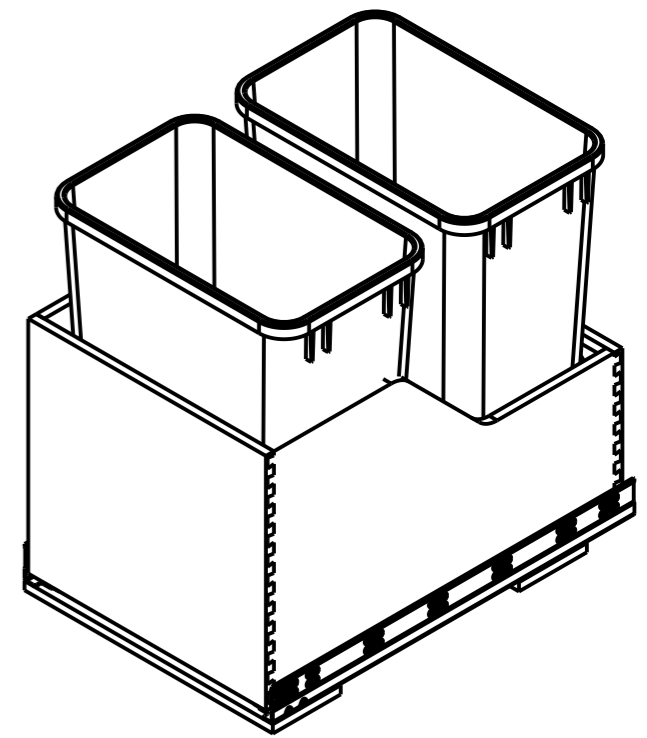

DOCUMENT STATUS Released	
UNLESS OTHERWISE SPECIFIED DIMENSIONS ARE IN INCHES (IN)	
MATERIAL WHITE BIRCH	FINISH UV COATED
THIRD ANGLE PROJECTION 	DATE 18AUG2016

DESCRIPTION PREASSEMBLED PULLOUT WASTE CONTAINER WITHOUT DOOR MOUNTED BRACKET		
DRAWING NUMBER CAN-WBM		REV F
SIZE A3	SCALE 0.125	SHEET 1 / 7

8 7 6 5 4 3 2 1

F
E
D
C
B
A

F
E
D
C
B
A

ITEM NUMBER	DESCRIPTION
CAN-WBMS35B	SINGLE 35 QUART WOOD BOTTOM MOUNT TRASHCAN PULLOUT, BLACK
CAN-WBMS35WH	SINGLE 35 QUART WOOD BOTTOM MOUNT TRASHCAN PULLOUT, WHITE
CAN-WBMS35G	SINGLE 35 QUART WOOD BOTTOM MOUNT TRASHCAN PULLOUT, GREY

DRAWING NUMBER CAN-WBM		REV F
SIZE A3	SCALE 0.125	SHEET 2 / 7
DOCUMENT STATUS		Released

8 7 6 5 4 3 2 1

8 7 6 5 4 3 2 1

F
E
D
C
B
A

F
E
D
C
B
A

ITEM NUMBER	DESCRIPTION
CAN-WBMD35B	DOUBLE 35 QUART WOOD BOTTOM MOUNT TRASHCAN PULLOUT, BLACK
CAN-WBMD35WH	DOUBLE 35 QUART WOOD BOTTOM MOUNT TRASHCAN PULLOUT, WHITE
CAN-WBMD35G	DOUBLE 35 QUART WOOD BOTTOM MOUNT TRASHCAN PULLOUT, GREY