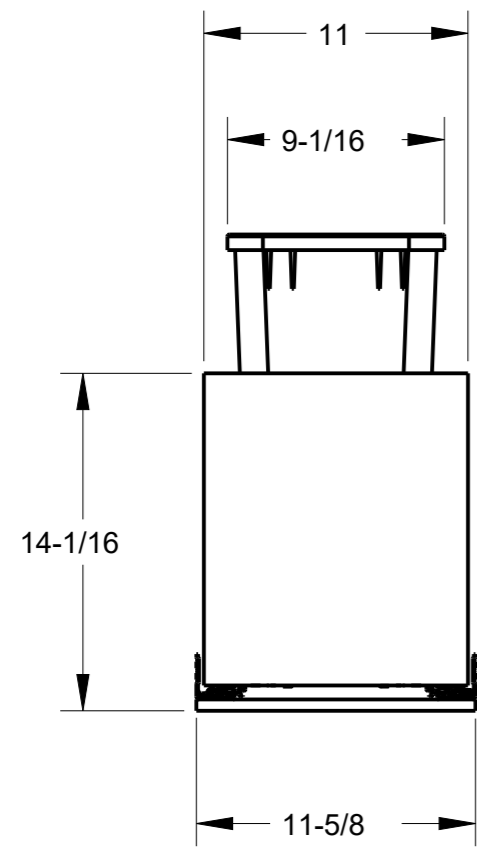

8 7 6 5 4 3 2 1

F
E
D
C
B
A

F
E
D
C
B
A

ITEM NUMBER	DESCRIPTION
CAN-WBMS35B	SINGLE 35 QUART WOOD BOTTOM MOUNT TRASHCAN PULLOUT, BLACK
CAN-WBMS35WH	SINGLE 35 QUART WOOD BOTTOM MOUNT TRASHCAN PULLOUT, WHITE
CAN-WBMS35G	SINGLE 35 QUART WOOD BOTTOM MOUNT TRASHCAN PULLOUT, GREY

DRAWING NUMBER CAN-WBM		REV F
SIZE A3	SCALE 0.125	SHEET 2 / 7
DOCUMENT STATUS		Released

8 7 6 5 4 3 2 1