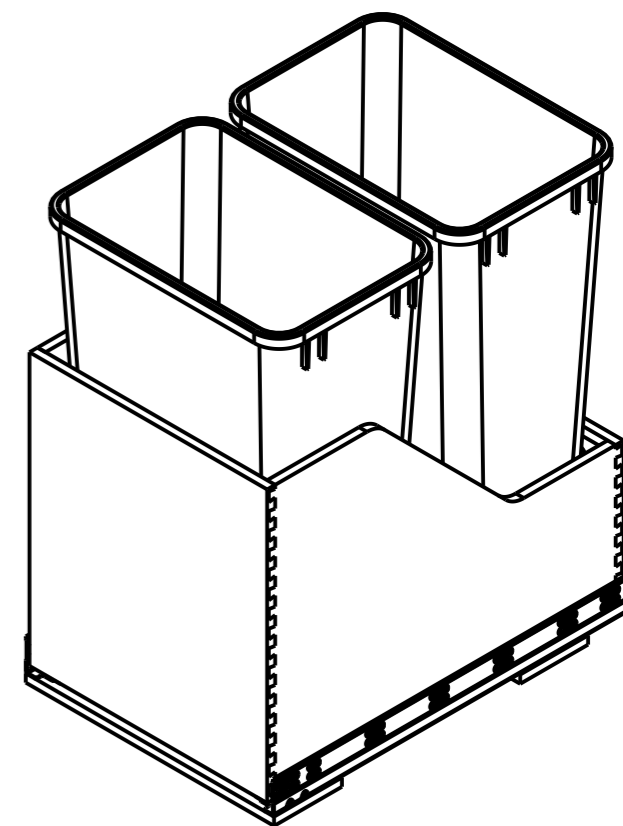

8 7 6 5 4 3 2 1

F
E
D
C
B
A

F
E
D
C
B
A

ITEM NUMBER	DESCRIPTION
CAN-WBMD50B	DOUBLE 50 QUART WOOD BOTTOM MOUNT TRASHCAN PULLOUT, BLACK
CAN-WBMD50WH	DOUBLE 50 QUART WOOD BOTTOM MOUNT TRASHCAN PULLOUT, WHITE
CAN-WBMD50G	DOUBLE 50 QUART WOOD BOTTOM MOUNT TRASHCAN PULLOUT, GREY

DRAWING NUMBER CAN-WBM		REV F
SIZE A3	SCALE 0.125	SHEET 5 / 7
DOCUMENT STATUS		Released

8 7 6 5 4 3 2 1