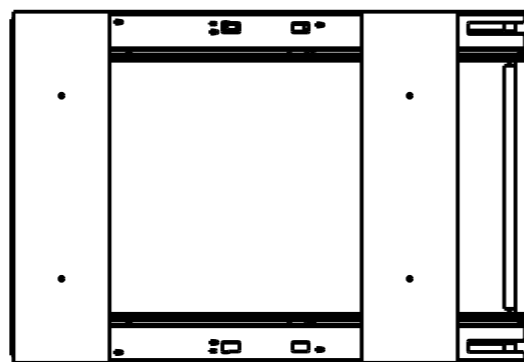

8 7 6 5 4 3 2 1

F
E
D
C
B
A

F
E
D
C
B
A

ITEM NUMBER	DESCRIPTION
CAN-WBMD50B	DOUBLE 50 QUART WOOD BOTTOM MOUNT TRASHCAN PULLOUT, BLACK
CAN-WBMD50WH	DOUBLE 50 QUART WOOD BOTTOM MOUNT TRASHCAN PULLOUT, WHITE
CAN-WBMD50G	DOUBLE 50 QUART WOOD BOTTOM MOUNT TRASHCAN PULLOUT, GREY

DRAWING NUMBER CAN-WBM		REV F
SIZE A3	SCALE 0.125	SHEET 5 / 7
DOCUMENT STATUS		Released

8 7 6 5 4 3 2 1