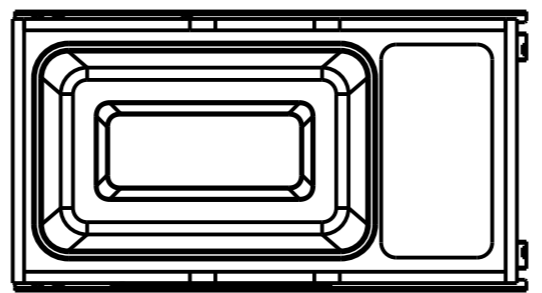

DOCUMENT STATUS Released	
UNLESS OTHERWISE SPECIFIED DIMENSIONS ARE IN INCHES (IN)	
MATERIAL WHITE BIRCH	FINISH UV COATED
THIRD ANGLE PROJECTION 	DATE 18AUG2016

DESCRIPTION PREASSEMBLED PULLOUT WASTE CONTAINER WITHOUT DOOR MOUNTED BRACKET		
DRAWING NUMBER CAN-WBM		REV F
SIZE A3	SCALE 0.125	SHEET 1 / 7

8 7 6 5 4 3 2 1

F
E
D
C
B
A

F
E
D
C
B
A

ITEM NUMBER	DESCRIPTION
CAN-WBMS35B	SINGLE 35 QUART WOOD BOTTOM MOUNT TRASHCAN PULLOUT, BLACK
CAN-WBMS35WH	SINGLE 35 QUART WOOD BOTTOM MOUNT TRASHCAN PULLOUT, WHITE
CAN-WBMS35G	SINGLE 35 QUART WOOD BOTTOM MOUNT TRASHCAN PULLOUT, GREY

DRAWING NUMBER CAN-WBM		REV F
SIZE A3	SCALE 0.125	SHEET 2 / 7
DOCUMENT STATUS		Released

8 7 6 5 4 3 2 1

8 7 6 5 4 3 2 1

F
E
D
C
B
A

F
E
D
C
B
A

ITEM NUMBER	DESCRIPTION
CAN-WBMD35B	DOUBLE 35 QUART WOOD BOTTOM MOUNT TRASHCAN PULLOUT, BLACK
CAN-WBMD35WH	DOUBLE 35 QUART WOOD BOTTOM MOUNT TRASHCAN PULLOUT, WHITE
CAN-WBMD35G	DOUBLE 35 QUART WOOD BOTTOM MOUNT TRASHCAN PULLOUT, GREY