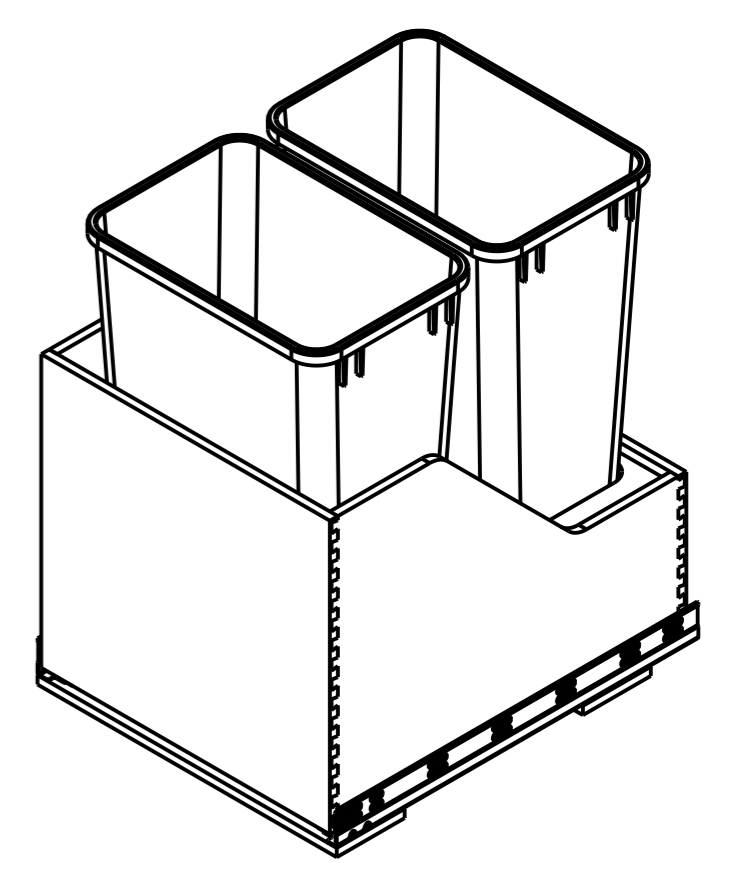

8 7 6 5 4 3 2 1

F E D C B A

ITEM NUMBER	DESCRIPTION
CAN-WBMD5018B	DOUBLE 50 QUART WOOD BOTTOM MOUNT TRASHCAN PULLOUT, BLACK
CAN-WBMD5018WH	DOUBLE 50 QUART WOOD BOTTOM MOUNT TRASHCAN PULLOUT, WHITE
CAN-WBMD5018G	DOUBLE 50 QUART WOOD BOTTOM MOUNT TRASHCAN PULLOUT, GREY

DRAWING NUMBER CAN-WBM		REV F
SIZE A3	SCALE 0.125	SHEET 7 / 7
DOCUMENT STATUS		Released

8 7 6 5 4 3 2 1

A B C D E F