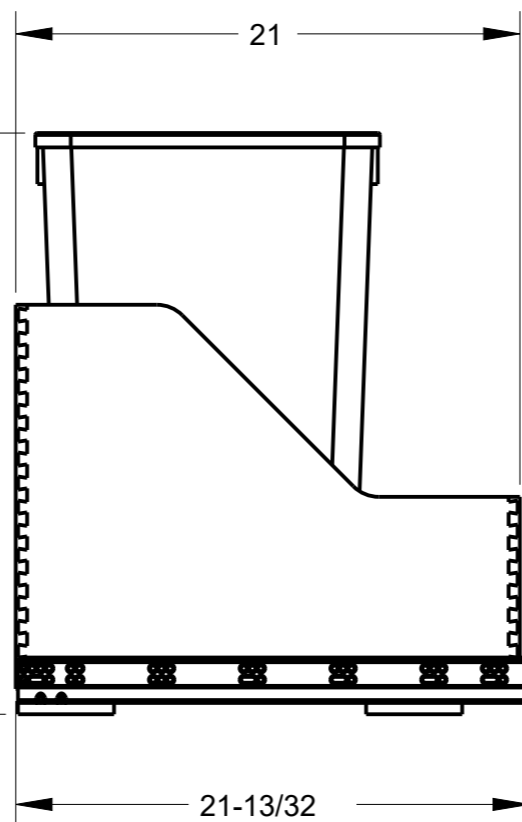

8 7 6 5 4 3 2 1

F
E
D
C
B
A

F
E
D
C
B
A

ITEM NUMBER	DESCRIPTION
CAN-WBMS35B	SINGLE 35 QUART WOOD BOTTOM MOUNT TRASHCAN PULLOUT, BLACK
CAN-WBMS35WH	SINGLE 35 QUART WOOD BOTTOM MOUNT TRASHCAN PULLOUT, WHITE
CAN-WBMS35G	SINGLE 35 QUART WOOD BOTTOM MOUNT TRASHCAN PULLOUT, GREY

DRAWING NUMBER CAN-WBM		REV F
SIZE A3	SCALE 0.125	SHEET 2 / 7
DOCUMENT STATUS		Released

8 7 6 5 4 3 2 1

8 7 6 5 4 3 2 1

F
E
D
C
B
A

F
E
D
C
B
A

ITEM NUMBER	DESCRIPTION
CAN-WBMD35B	DOUBLE 35 QUART WOOD BOTTOM MOUNT TRASHCAN PULLOUT, BLACK
CAN-WBMD35WH	DOUBLE 35 QUART WOOD BOTTOM MOUNT TRASHCAN PULLOUT, WHITE
CAN-WBMD35G	DOUBLE 35 QUART WOOD BOTTOM MOUNT TRASHCAN PULLOUT, GREY

DRAWING NUMBER CAN-WBM		REV F
SIZE A3	SCALE 0.125	SHEET 3 / 7
DOCUMENT STATUS		Released

8 7 6 5 4 3 2 1

ITEM NUMBER	DESCRIPTION
CAN-WBMS50B	SINGLE 50 QUART WOOD BOTTOM MOUNT TRASHCAN PULLOUT, BLACK
CAN-WBMS50WH	SINGLE 50 QUART WOOD BOTTOM MOUNT TRASHCAN PULLOUT, WHITE
CAN-WBMS50G	SINGLE 50 QUART WOOD BOTTOM MOUNT TRASHCAN PULLOUT, GREY

DRAWING NUMBER CAN-WBM		REV F
SIZE A3	SCALE 0.125	SHEET 5 / 7
DOCUMENT STATUS		Released

8 7 6 5 4 3 2 1

8 7 6 5 4 3 2 1

F
E
D
C
B
A

F
E
D
C
B
A

ITEM NUMBER	DESCRIPTION
CAN-WBMD3518B	DOUBLE 35 QUART WOOD BOTTOM MOUNT TRASHCAN PULLOUT, BLACK
CAN-WBMD3518WH	DOUBLE 35 QUART WOOD BOTTOM MOUNT TRASHCAN PULLOUT, WHITE
CAN-WBMD3518G	DOUBLE 35 QUART WOOD BOTTOM MOUNT TRASHCAN PULLOUT, GREY