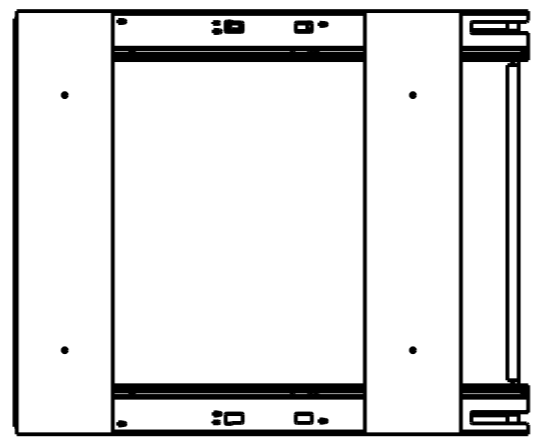

8 7 6 5 4 3 2 1

F
E
D
C
B
A

F
E
D
C
B
A

ITEM NUMBER	DESCRIPTION
CAN-WBMD3518B	DOUBLE 35 QUART WOOD BOTTOM MOUNT TRASHCAN PULLOUT, BLACK
CAN-WBMD3518WH	DOUBLE 35 QUART WOOD BOTTOM MOUNT TRASHCAN PULLOUT, WHITE
CAN-WBMD3518G	DOUBLE 35 QUART WOOD BOTTOM MOUNT TRASHCAN PULLOUT, GREY

DRAWING NUMBER CAN-WBM		REV F
SIZE A3	SCALE 0.125	SHEET 6 / 7
DOCUMENT STATUS		Released

8 7 6 5 4 3 2 1