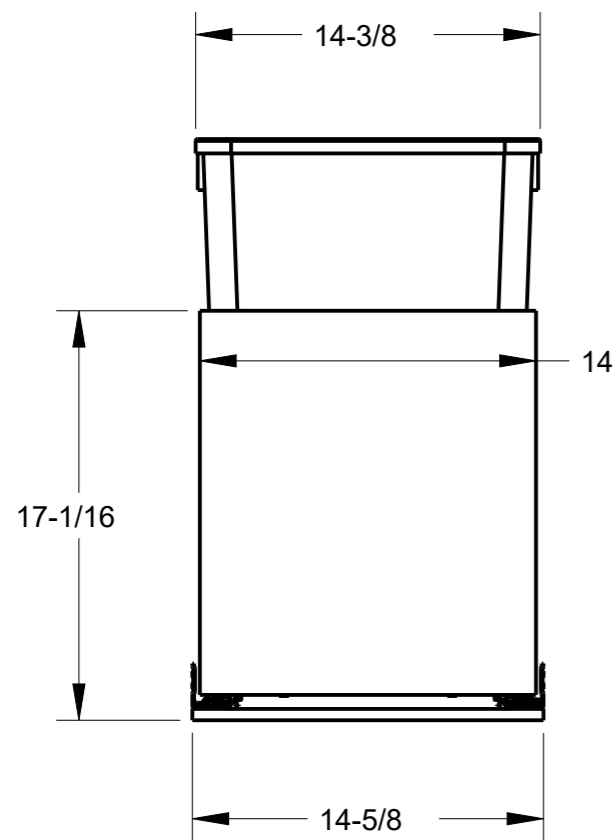

DRAWING NUMBER CAN-WBM		REV F
SIZE A3	SCALE 0.125	SHEET 2 / 7
DOCUMENT STATUS		Released

8 7 6 5 4 3 2 1

8 7 6 5 4 3 2 1

F
E
D
C
B
A

F
E
D
C
B
A

ITEM NUMBER	DESCRIPTION
CAN-WBMD35B	DOUBLE 35 QUART WOOD BOTTOM MOUNT TRASHCAN PULLOUT, BLACK
CAN-WBMD35WH	DOUBLE 35 QUART WOOD BOTTOM MOUNT TRASHCAN PULLOUT, WHITE
CAN-WBMD35G	DOUBLE 35 QUART WOOD BOTTOM MOUNT TRASHCAN PULLOUT, GREY

DRAWING NUMBER CAN-WBM		REV F
SIZE A3	SCALE 0.125	SHEET 3 / 7
DOCUMENT STATUS		Released

8 7 6 5 4 3 2 1

ITEM NUMBER	DESCRIPTION
CAN-WBMS50B	SINGLE 50 QUART WOOD BOTTOM MOUNT TRASHCAN PULLOUT, BLACK
CAN-WBMS50WH	SINGLE 50 QUART WOOD BOTTOM MOUNT TRASHCAN PULLOUT, WHITE
CAN-WBMS50G	SINGLE 50 QUART WOOD BOTTOM MOUNT TRASHCAN PULLOUT, GREY

DRAWING NUMBER CAN-WBM		REV F
SIZE A3	SCALE 0.125	SHEET 4 / 7
DOCUMENT STATUS		Released

8 7 6 5 4 3 2 1

F
E
D
C
B
A

F
E
D
C
B
A

ITEM NUMBER	DESCRIPTION
CAN-WBMD50B	DOUBLE 50 QUART WOOD BOTTOM MOUNT TRASHCAN PULLOUT, BLACK
CAN-WBMD50WH	DOUBLE 50 QUART WOOD BOTTOM MOUNT TRASHCAN PULLOUT, WHITE
CAN-WBMD50G	DOUBLE 50 QUART WOOD BOTTOM MOUNT TRASHCAN PULLOUT, GREY

DRAWING NUMBER CAN-WBM		REV F
SIZE A3	SCALE 0.125	SHEET 5 / 7
DOCUMENT STATUS		Released

8 7 6 5 4 3 2 1

8 7 6 5 4 3 2 1

F
E
D
C
B
A

F
E
D
C
B
A

ITEM NUMBER	DESCRIPTION
CAN-WBMD3518B	DOUBLE 35 QUART WOOD BOTTOM MOUNT TRASHCAN PULLOUT, BLACK
CAN-WBMD3518WH	DOUBLE 35 QUART WOOD BOTTOM MOUNT TRASHCAN PULLOUT, WHITE
CAN-WBMD3518G	DOUBLE 35 QUART WOOD BOTTOM MOUNT TRASHCAN PULLOUT, GREY