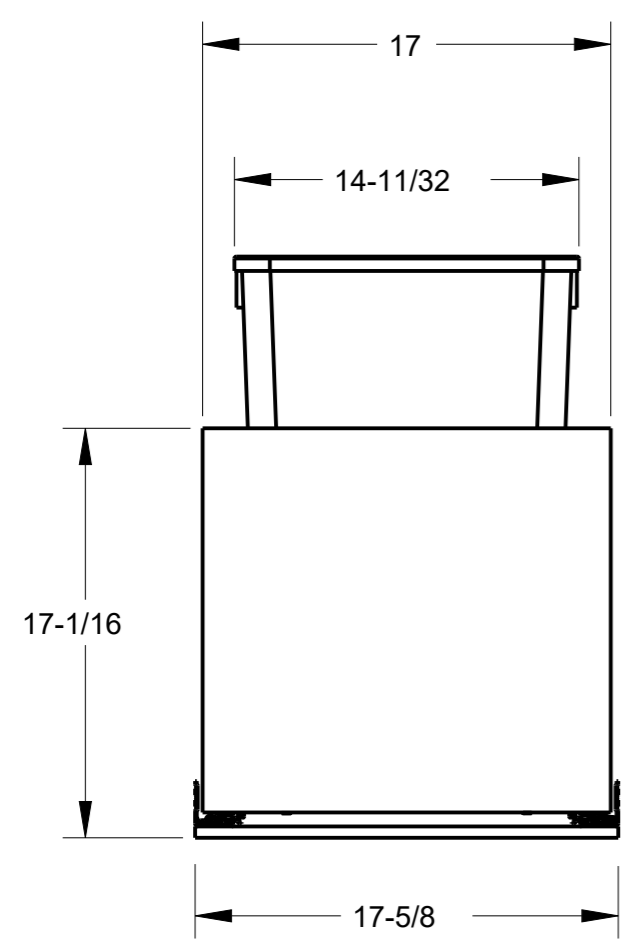

DRAWING NUMBER CAN-WBM		REV F
SIZE A3	SCALE 0.125	SHEET 2 / 7
DOCUMENT STATUS		Released

8 7 6 5 4 3 2 1

8 7 6 5 4 3 2 1

F
E
D
C
B
A

F
E
D
C
B
A

ITEM NUMBER	DESCRIPTION
CAN-WBMD35B	DOUBLE 35 QUART WOOD BOTTOM MOUNT TRASHCAN PULLOUT, BLACK
CAN-WBMD35WH	DOUBLE 35 QUART WOOD BOTTOM MOUNT TRASHCAN PULLOUT, WHITE
CAN-WBMD35G	DOUBLE 35 QUART WOOD BOTTOM MOUNT TRASHCAN PULLOUT, GREY

DRAWING NUMBER CAN-WBM		REV F
SIZE A3	SCALE 0.125	SHEET 4 / 7
DOCUMENT STATUS		Released

8 7 6 5 4 3 2 1

F
E
D
C
B
A

F
E
D
C
B
A

ITEM NUMBER	DESCRIPTION
CAN-WBMD50B	DOUBLE 50 QUART WOOD BOTTOM MOUNT TRASHCAN PULLOUT, BLACK
CAN-WBMD50WH	DOUBLE 50 QUART WOOD BOTTOM MOUNT TRASHCAN PULLOUT, WHITE
CAN-WBMD50G	DOUBLE 50 QUART WOOD BOTTOM MOUNT TRASHCAN PULLOUT, GREY

DRAWING NUMBER CAN-WBM		REV F
SIZE A3	SCALE 0.125	SHEET 5 / 7
DOCUMENT STATUS		Released

8 7 6 5 4 3 2 1

8 7 6 5 4 3 2 1

F
E
D
C
B
A

F
E
D
C
B
A

ITEM NUMBER	DESCRIPTION
CAN-WBMD3518B	DOUBLE 35 QUART WOOD BOTTOM MOUNT TRASHCAN PULLOUT, BLACK
CAN-WBMD3518WH	DOUBLE 35 QUART WOOD BOTTOM MOUNT TRASHCAN PULLOUT, WHITE
CAN-WBMD3518G	DOUBLE 35 QUART WOOD BOTTOM MOUNT TRASHCAN PULLOUT, GREY

DRAWING NUMBER CAN-WBM		REV F
SIZE A3	SCALE 0.125	SHEET 6 / 7
DOCUMENT STATUS		Released

8 7 6 5 4 3 2 1

8 7 6 5 4 3 2 1

F E D C B A

ITEM NUMBER	DESCRIPTION
CAN-WBMD5018B	DOUBLE 50 QUART WOOD BOTTOM MOUNT TRASHCAN PULLOUT, BLACK
CAN-WBMD5018WH	DOUBLE 50 QUART WOOD BOTTOM MOUNT TRASHCAN PULLOUT, WHITE
CAN-WBMD5018G	DOUBLE 50 QUART WOOD BOTTOM MOUNT TRASHCAN PULLOUT, GREY