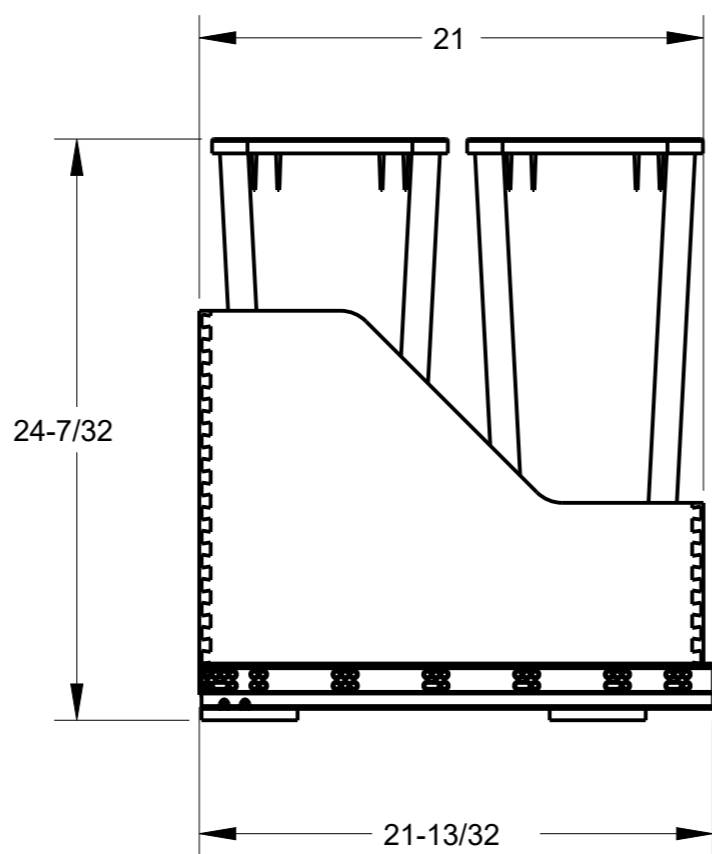

8 7 6 5 4 3 2 1

F
E
D
C
B
A

F
E
D
C
B
A

ITEM NUMBER	DESCRIPTION
CAN-WBMD50B	DOUBLE 50 QUART WOOD BOTTOM MOUNT TRASHCAN PULLOUT, BLACK
CAN-WBMD50WH	DOUBLE 50 QUART WOOD BOTTOM MOUNT TRASHCAN PULLOUT, WHITE
CAN-WBMD50G	DOUBLE 50 QUART WOOD BOTTOM MOUNT TRASHCAN PULLOUT, GREY

DRAWING NUMBER CAN-WBM		REV F
SIZE A3	SCALE 0.125	SHEET 5 / 7
DOCUMENT STATUS		Released

8 7 6 5 4 3 2 1