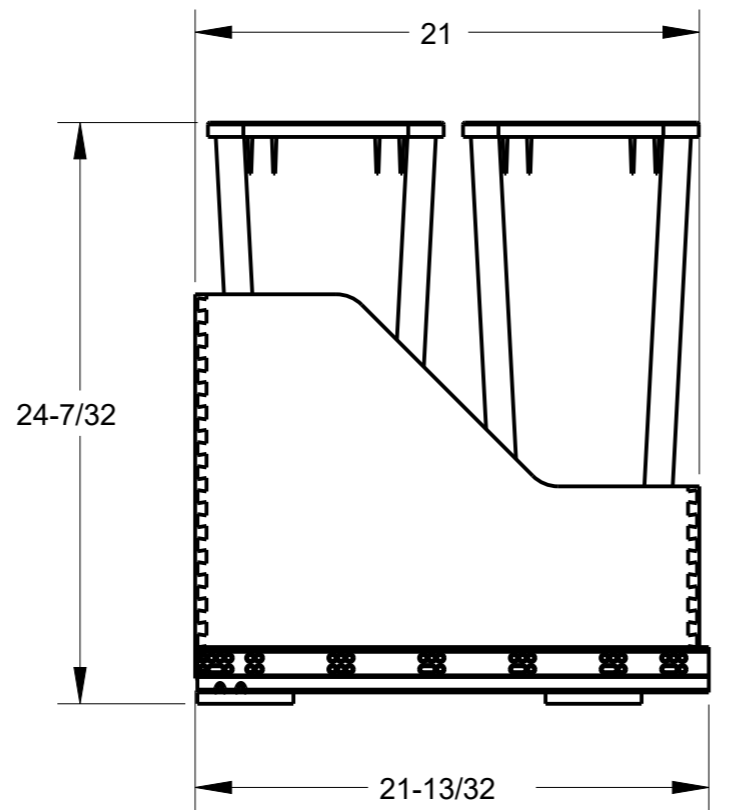

DRAWING NUMBER CAN-WBM		REV F
SIZE A3	SCALE 0.125	SHEET 4 / 7
DOCUMENT STATUS		Released

8 7 6 5 4 3 2 1

F
E
D
C
B
A

F
E
D
C
B
A

ITEM NUMBER	DESCRIPTION
CAN-WBMD50B	DOUBLE 50 QUART WOOD BOTTOM MOUNT TRASHCAN PULLOUT, BLACK
CAN-WBMD50WH	DOUBLE 50 QUART WOOD BOTTOM MOUNT TRASHCAN PULLOUT, WHITE
CAN-WBMD50G	DOUBLE 50 QUART WOOD BOTTOM MOUNT TRASHCAN PULLOUT, GREY

DRAWING NUMBER CAN-WBM		REV F
SIZE A3	SCALE 0.125	SHEET 5 / 7
DOCUMENT STATUS		Released

8 7 6 5 4 3 2 1

8 7 6 5 4 3 2 1

F
E
D
C
B
A

F
E
D
C
B
A

ITEM NUMBER	DESCRIPTION
CAN-WBMD3518B	DOUBLE 35 QUART WOOD BOTTOM MOUNT TRASHCAN PULLOUT, BLACK
CAN-WBMD3518WH	DOUBLE 35 QUART WOOD BOTTOM MOUNT TRASHCAN PULLOUT, WHITE
CAN-WBMD3518G	DOUBLE 35 QUART WOOD BOTTOM MOUNT TRASHCAN PULLOUT, GREY

DRAWING NUMBER CAN-WBM		REV F
SIZE A3	SCALE 0.125	SHEET 6 / 7
DOCUMENT STATUS		Released

8 7 6 5 4 3 2 1

8 7 6 5 4 3 2 1

F E D C B A

ITEM NUMBER	DESCRIPTION
CAN-WBMD5018B	DOUBLE 50 QUART WOOD BOTTOM MOUNT TRASHCAN PULLOUT, BLACK
CAN-WBMD5018WH	DOUBLE 50 QUART WOOD BOTTOM MOUNT TRASHCAN PULLOUT, WHITE
CAN-WBMD5018G	DOUBLE 50 QUART WOOD BOTTOM MOUNT TRASHCAN PULLOUT, GREY