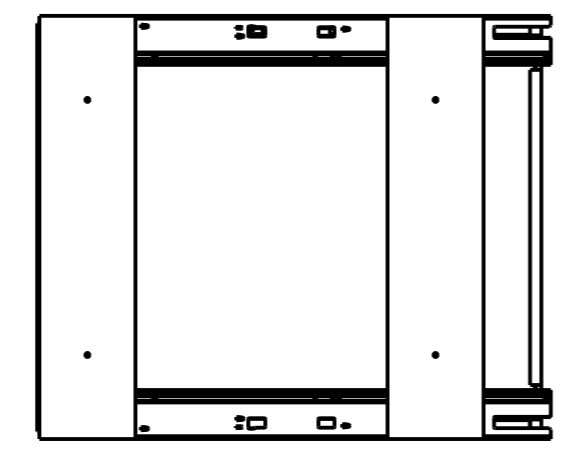

8 7 6 5 4 3 2 1

F E D C B A

ITEM NUMBER	DESCRIPTION
CAN-WBMD5018B	DOUBLE 50 QUART WOOD BOTTOM MOUNT TRASHCAN PULLOUT, BLACK
CAN-WBMD5018WH	DOUBLE 50 QUART WOOD BOTTOM MOUNT TRASHCAN PULLOUT, WHITE
CAN-WBMD5018G	DOUBLE 50 QUART WOOD BOTTOM MOUNT TRASHCAN PULLOUT, GREY

DRAWING NUMBER CAN-WBM		REV F
SIZE A3	SCALE 0.125	SHEET 7 / 7
DOCUMENT STATUS		Released

8 7 6 5 4 3 2 1

A B C D E F