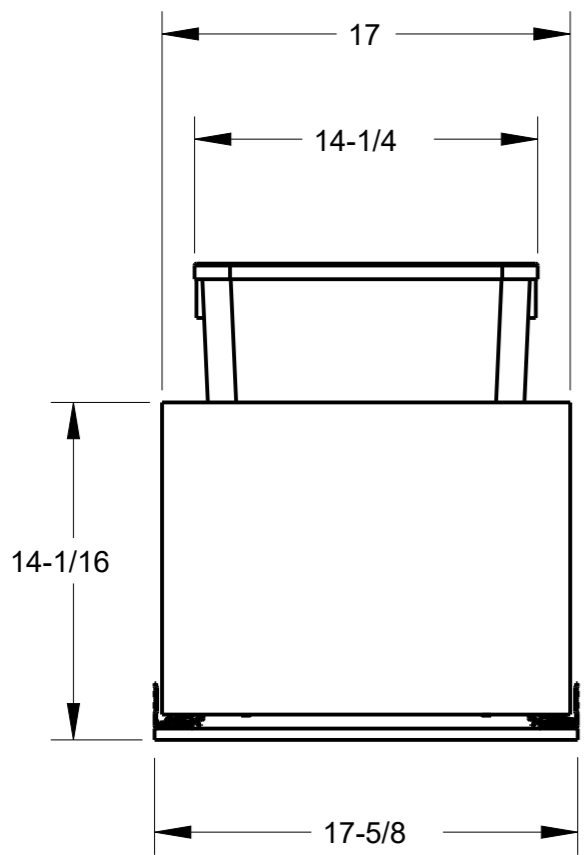

DRAWING NUMBER CAN-WBM		REV F
SIZE A3	SCALE 0.125	SHEET 2 / 7
DOCUMENT STATUS		Released

8 7 6 5 4 3 2 1

8 7 6 5 4 3 2 1

F
E
D
C
B
A

F
E
D
C
B
A

ITEM NUMBER	DESCRIPTION
CAN-WBMD35B	DOUBLE 35 QUART WOOD BOTTOM MOUNT TRASHCAN PULLOUT, BLACK
CAN-WBMD35WH	DOUBLE 35 QUART WOOD BOTTOM MOUNT TRASHCAN PULLOUT, WHITE
CAN-WBMD35G	DOUBLE 35 QUART WOOD BOTTOM MOUNT TRASHCAN PULLOUT, GREY

DRAWING NUMBER CAN-WBM		REV F
SIZE A3	SCALE 0.125	SHEET 4 / 7
DOCUMENT STATUS		Released

8 7 6 5 4 3 2 1

F
E
D
C
B
A

F
E
D
C
B
A

ITEM NUMBER	DESCRIPTION
CAN-WBMD50B	DOUBLE 50 QUART WOOD BOTTOM MOUNT TRASHCAN PULLOUT, BLACK
CAN-WBMD50WH	DOUBLE 50 QUART WOOD BOTTOM MOUNT TRASHCAN PULLOUT, WHITE
CAN-WBMD50G	DOUBLE 50 QUART WOOD BOTTOM MOUNT TRASHCAN PULLOUT, GREY

DRAWING NUMBER CAN-WBM		REV F
SIZE A3	SCALE 0.125	SHEET 5 / 7
DOCUMENT STATUS		Released

8 7 6 5 4 3 2 1

8 7 6 5 4 3 2 1

F
E
D
C
B
A

F
E
D
C
B
A

ITEM NUMBER	DESCRIPTION
CAN-WBMD3518B	DOUBLE 35 QUART WOOD BOTTOM MOUNT TRASHCAN PULLOUT, BLACK
CAN-WBMD3518WH	DOUBLE 35 QUART WOOD BOTTOM MOUNT TRASHCAN PULLOUT, WHITE
CAN-WBMD3518G	DOUBLE 35 QUART WOOD BOTTOM MOUNT TRASHCAN PULLOUT, GREY

DRAWING NUMBER CAN-WBM		REV F
SIZE A3	SCALE 0.125	SHEET 6 / 7
DOCUMENT STATUS		Released

8 7 6 5 4 3 2 1

8 7 6 5 4 3 2 1

F E D C B A

ITEM NUMBER	DESCRIPTION
CAN-WBMD5018B	DOUBLE 50 QUART WOOD BOTTOM MOUNT TRASHCAN PULLOUT, BLACK
CAN-WBMD5018WH	DOUBLE 50 QUART WOOD BOTTOM MOUNT TRASHCAN PULLOUT, WHITE
CAN-WBMD5018G	DOUBLE 50 QUART WOOD BOTTOM MOUNT TRASHCAN PULLOUT, GREY