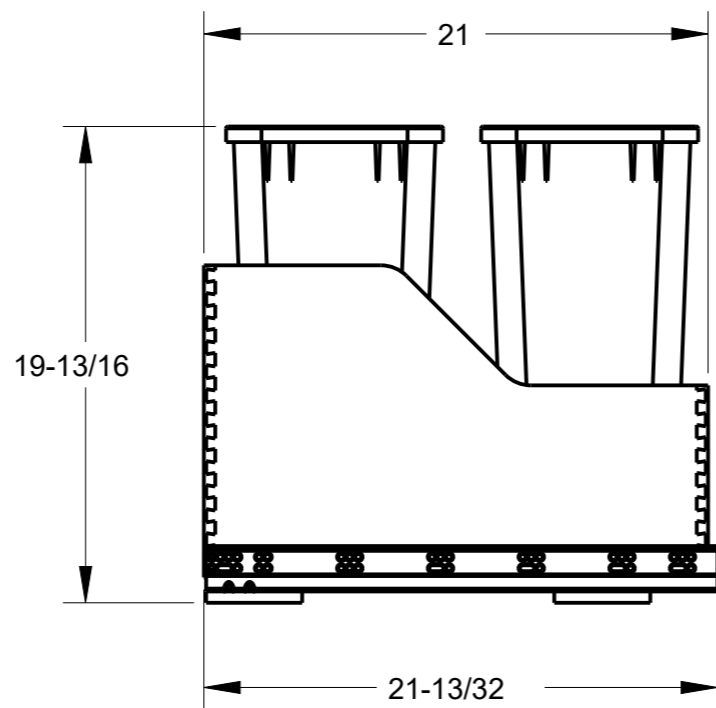

8 7 6 5 4 3 2 1

F
E
D
C
B
A

F
E
D
C
B
A

ITEM NUMBER	DESCRIPTION
CAN-WBMS35B	SINGLE 35 QUART WOOD BOTTOM MOUNT TRASHCAN PULLOUT, BLACK
CAN-WBMS35WH	SINGLE 35 QUART WOOD BOTTOM MOUNT TRASHCAN PULLOUT, WHITE
CAN-WBMS35G	SINGLE 35 QUART WOOD BOTTOM MOUNT TRASHCAN PULLOUT, GREY

DRAWING NUMBER CAN-WBM		REV F
SIZE A3	SCALE 0.125	SHEET 2 / 7
DOCUMENT STATUS		Released

8 7 6 5 4 3 2 1

8 7 6 5 4 3 2 1

F
E
D
C
B
A

F
E
D
C
B
A

ITEM NUMBER	DESCRIPTION
CAN-WBMD35B	DOUBLE 35 QUART WOOD BOTTOM MOUNT TRASHCAN PULLOUT, BLACK
CAN-WBMD35WH	DOUBLE 35 QUART WOOD BOTTOM MOUNT TRASHCAN PULLOUT, WHITE
CAN-WBMD35G	DOUBLE 35 QUART WOOD BOTTOM MOUNT TRASHCAN PULLOUT, GREY

DRAWING NUMBER CAN-WBM		REV F
SIZE A3	SCALE 0.125	SHEET 3 / 7
DOCUMENT STATUS		Released

8 7 6 5 4 3 2 1

ITEM NUMBER	DESCRIPTION
CAN-WBMS50B	SINGLE 50 QUART WOOD BOTTOM MOUNT TRASHCAN PULLOUT, BLACK
CAN-WBMS50WH	SINGLE 50 QUART WOOD BOTTOM MOUNT TRASHCAN PULLOUT, WHITE
CAN-WBMS50G	SINGLE 50 QUART WOOD BOTTOM MOUNT TRASHCAN PULLOUT, GREY

DRAWING NUMBER CAN-WBM		REV F
SIZE A3	SCALE 0.125	SHEET 5 / 7
DOCUMENT STATUS		Released

8 7 6 5 4 3 2 1

8 7 6 5 4 3 2 1

F
E
D
C
B
A

F
E
D
C
B
A

ITEM NUMBER	DESCRIPTION
CAN-WBMD3518B	DOUBLE 35 QUART WOOD BOTTOM MOUNT TRASHCAN PULLOUT, BLACK
CAN-WBMD3518WH	DOUBLE 35 QUART WOOD BOTTOM MOUNT TRASHCAN PULLOUT, WHITE
CAN-WBMD3518G	DOUBLE 35 QUART WOOD BOTTOM MOUNT TRASHCAN PULLOUT, GREY