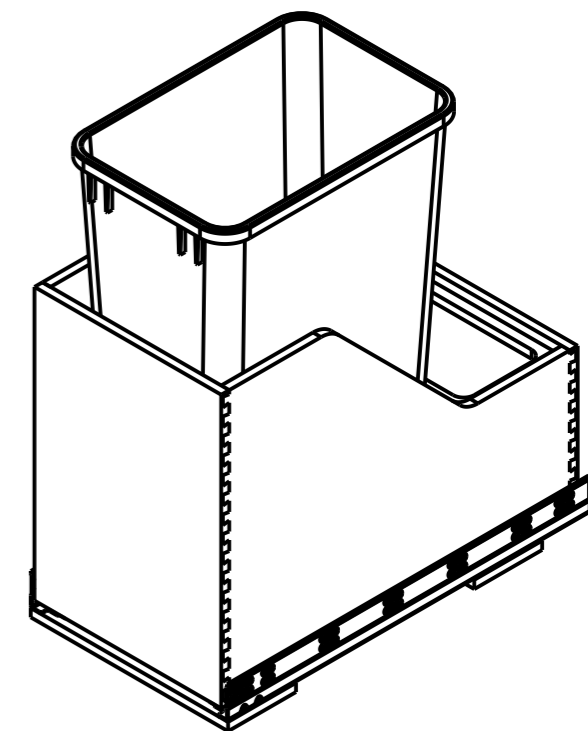

ITEM NUMBER	DESCRIPTION
CAN-WBMS50B	SINGLE 50 QUART WOOD BOTTOM MOUNT TRASHCAN PULLOUT, BLACK
CAN-WBMS50WH	SINGLE 50 QUART WOOD BOTTOM MOUNT TRASHCAN PULLOUT, WHITE
CAN-WBMS50G	SINGLE 50 QUART WOOD BOTTOM MOUNT TRASHCAN PULLOUT, GREY

DRAWING NUMBER CAN-WBM		REV F
SIZE A3	SCALE 0.125	SHEET 4 / 7
DOCUMENT STATUS		Released