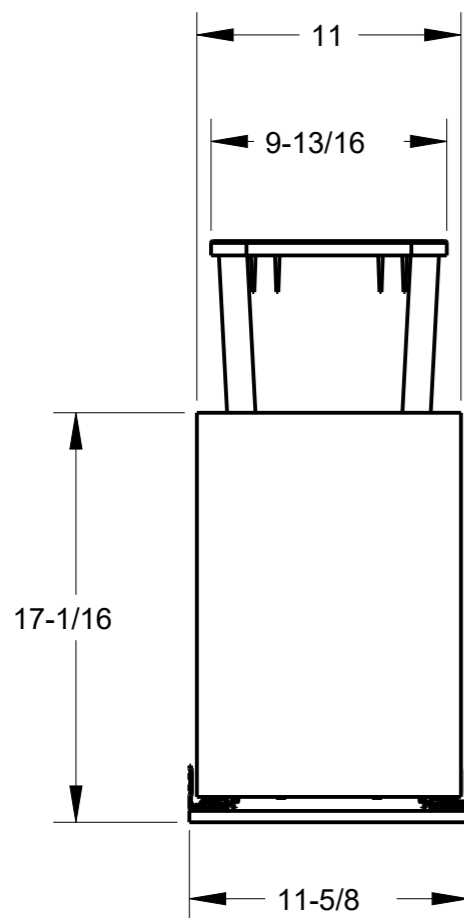

ITEM NUMBER	DESCRIPTION
CAN-WBMS50B	SINGLE 50 QUART WOOD BOTTOM MOUNT TRASHCAN PULLOUT, BLACK
CAN-WBMS50WH	SINGLE 50 QUART WOOD BOTTOM MOUNT TRASHCAN PULLOUT, WHITE
CAN-WBMS50G	SINGLE 50 QUART WOOD BOTTOM MOUNT TRASHCAN PULLOUT, GREY

DRAWING NUMBER CAN-WBM		REV F
SIZE A3	SCALE 0.125	SHEET 4 / 7
DOCUMENT STATUS		Released