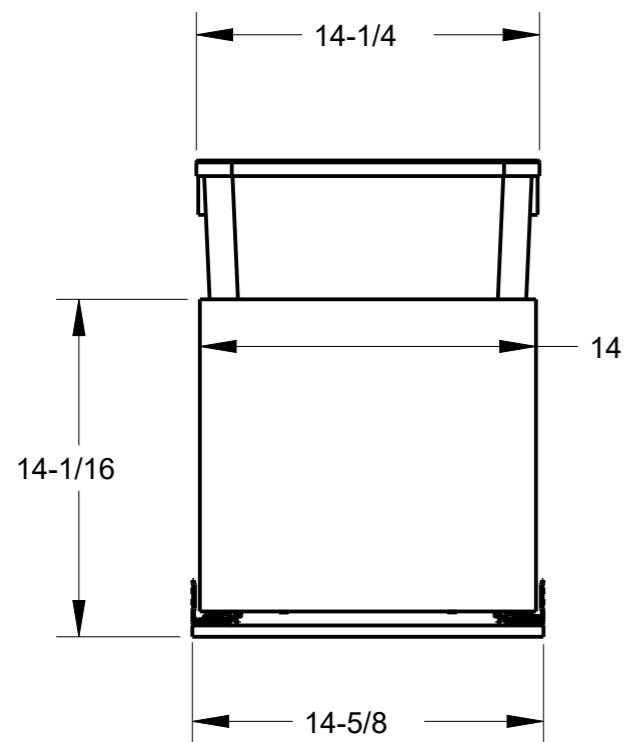

DOCUMENT STATUS Released	
UNLESS OTHERWISE SPECIFIED DIMENSIONS ARE IN INCHES (IN)	
MATERIAL WHITE BIRCH	FINISH UV COATED
THIRD ANGLE PROJECTION 	DATE 18AUG2016

DESCRIPTION PREASSEMBLED PULLOUT WASTE CONTAINER WITHOUT DOOR MOUNTED BRACKET		
DRAWING NUMBER CAN-WBM		REV F
SIZE A3	SCALE 0.125	SHEET 1 / 7

8 7 6 5 4 3 2 1

F
E
D
C
B
A

F
E
D
C
B
A

ITEM NUMBER	DESCRIPTION
CAN-WBMS35B	SINGLE 35 QUART WOOD BOTTOM MOUNT TRASHCAN PULLOUT, BLACK
CAN-WBMS35WH	SINGLE 35 QUART WOOD BOTTOM MOUNT TRASHCAN PULLOUT, WHITE
CAN-WBMS35G	SINGLE 35 QUART WOOD BOTTOM MOUNT TRASHCAN PULLOUT, GREY

DRAWING NUMBER CAN-WBM		REV F
SIZE A3	SCALE 0.125	SHEET 2 / 7
DOCUMENT STATUS		Released

8 7 6 5 4 3 2 1

8 7 6 5 4 3 2 1

F
E
D
C
B
A

F
E
D
C
B
A

ITEM NUMBER	DESCRIPTION
CAN-WBMD35B	DOUBLE 35 QUART WOOD BOTTOM MOUNT TRASHCAN PULLOUT, BLACK
CAN-WBMD35WH	DOUBLE 35 QUART WOOD BOTTOM MOUNT TRASHCAN PULLOUT, WHITE
CAN-WBMD35G	DOUBLE 35 QUART WOOD BOTTOM MOUNT TRASHCAN PULLOUT, GREY

DRAWING NUMBER CAN-WBM		REV F
SIZE A3	SCALE 0.125	SHEET 5 / 7
DOCUMENT STATUS		Released

8 7 6 5 4 3 2 1

8 7 6 5 4 3 2 1

F
E
D
C
B
A

F
E
D
C
B
A

ITEM NUMBER	DESCRIPTION
CAN-WBMD3518B	DOUBLE 35 QUART WOOD BOTTOM MOUNT TRASHCAN PULLOUT, BLACK
CAN-WBMD3518WH	DOUBLE 35 QUART WOOD BOTTOM MOUNT TRASHCAN PULLOUT, WHITE
CAN-WBMD3518G	DOUBLE 35 QUART WOOD BOTTOM MOUNT TRASHCAN PULLOUT, GREY