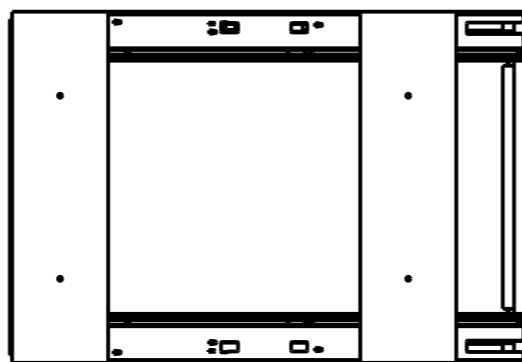

8 7 6 5 4 3 2 1

F
E
D
C
B
A

F
E
D
C
B
A

ITEM NUMBER	DESCRIPTION
CAN-WBMS35B	SINGLE 35 QUART WOOD BOTTOM MOUNT TRASHCAN PULLOUT, BLACK
CAN-WBMS35WH	SINGLE 35 QUART WOOD BOTTOM MOUNT TRASHCAN PULLOUT, WHITE
CAN-WBMS35G	SINGLE 35 QUART WOOD BOTTOM MOUNT TRASHCAN PULLOUT, GREY

DRAWING NUMBER CAN-WBM		REV F
SIZE A3	SCALE 0.125	SHEET 2 / 7
DOCUMENT STATUS		Released

8 7 6 5 4 3 2 1

8 7 6 5 4 3 2 1

F
E
D
C
B
A

F
E
D
C
B
A

ITEM NUMBER	DESCRIPTION
CAN-WBMD35B	DOUBLE 35 QUART WOOD BOTTOM MOUNT TRASHCAN PULLOUT, BLACK
CAN-WBMD35WH	DOUBLE 35 QUART WOOD BOTTOM MOUNT TRASHCAN PULLOUT, WHITE
CAN-WBMD35G	DOUBLE 35 QUART WOOD BOTTOM MOUNT TRASHCAN PULLOUT, GREY