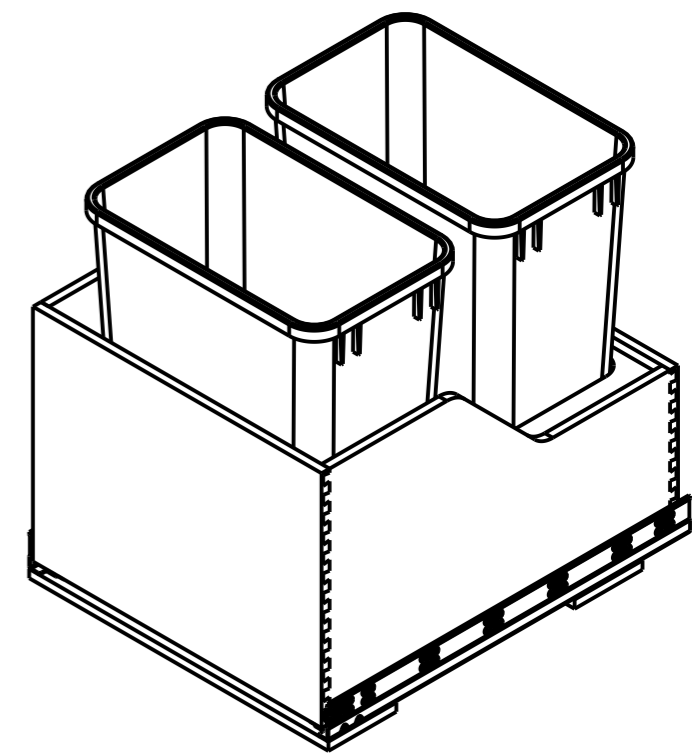

8 7 6 5 4 3 2 1

F
E
D
C
B
A

F
E
D
C
B
A

ITEM NUMBER	DESCRIPTION
CAN-WBMD3518B	DOUBLE 35 QUART WOOD BOTTOM MOUNT TRASHCAN PULLOUT, BLACK
CAN-WBMD3518WH	DOUBLE 35 QUART WOOD BOTTOM MOUNT TRASHCAN PULLOUT, WHITE
CAN-WBMD3518G	DOUBLE 35 QUART WOOD BOTTOM MOUNT TRASHCAN PULLOUT, GREY

DRAWING NUMBER CAN-WBM		REV F
SIZE A3	SCALE 0.125	SHEET 6 / 7
DOCUMENT STATUS		Released

8 7 6 5 4 3 2 1