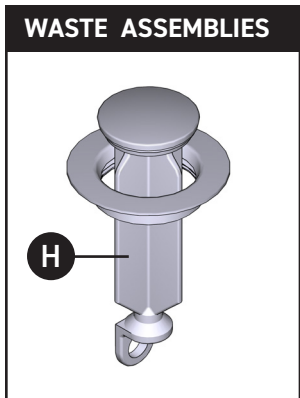

## Illustrated Parts

CIA™

Two-Handle Widespread Lavatory Faucet

MODEL	HANDLE	FINISH
T6222	Lever	Chrome
T6222BN	Lever	Brushed Nickel
T6222BG	Lever	Brushed Gold
T6222BL	Lever	Matte Black

ID	Kit Description	Kit Number	Finish
A	Lift Rod	123804	Chrome
		123804BN	Brushed Nickel
		123804BG	Brushed Gold
		123804BL	Matte Black
B	Spout Kit	201901	Chrome
		201901BN	Brushed Nickel
		201901BG	Brushed Gold
		201901BL	Matte Black
C	Handle Kit	201902	Chrome
		201902BN	Brushed Nickel
		201902BG	Brushed Gold
		201902BL	Matte Black
D	Handle Escutcheon Kit (x2)	201913	Chrome
		201913BN	Brushed Nickel
		201913BG	Brushed Gold
		201913BL	Matte Black
E	Spout Escutcheon Kit	201914	Chrome
		201914BN	Brushed Nickel
		201914BG	Brushed Gold
		201914BL	Matte Black
F	Aerator Kit (Includes Tool)	181085 1.2 gpm	N/A
		184082 1.0 gpm	N/A
G	Installation Tool	T25796	N/A
H	Pop-Up & Seat	10709	Chrome
		10709BN	Brushed Nickel
		10709BG	Brushed Gold
		10709WR (Used for Matte Black)	Wrought Iron
I	Red & Blue Temperature Indicator Rings	190162	N/A