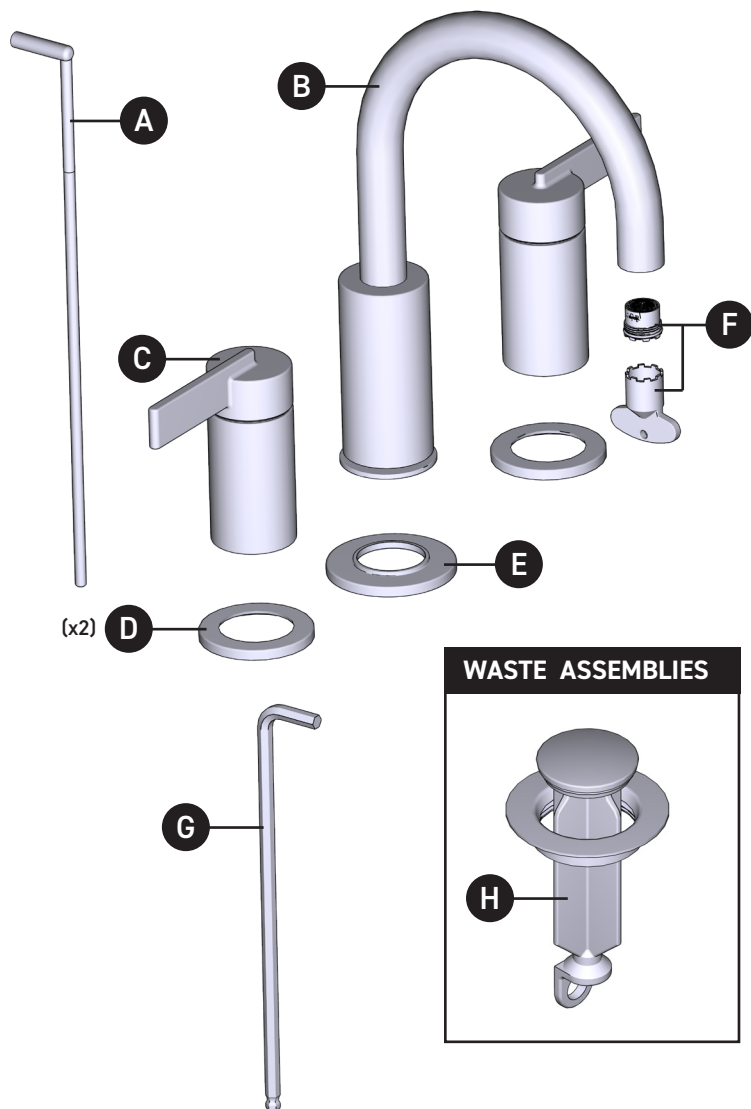

# MOEN®

ORDER BY PART NUMBER

## Illustrated Parts

CIA™

Two-Handle Widespread Lavatory Faucet

MODEL	HANDLE	FINISH
T6222	Lever	Chrome
T6222BN	Lever	Brushed Nickel
T6222BG	Lever	Brushed Gold
T6222BL	Lever	Matte Black

ID	Kit Description	Kit Number	Finish
A	Lift Rod	123804	Chrome
		123804BN	Brushed Nickel
		123804BG	Brushed Gold
		123804BL	Matte Black
B	Spout Kit	201901	Chrome
		201901BN	Brushed Nickel
		201901BG	Brushed Gold
		201901BL	Matte Black
C	Handle Kit	201902	Chrome
		201902BN	Brushed Nickel
		201902BG	Brushed Gold
		201902BL	Matte Black
D	Handle Escutcheon Kit (x2)	201913	Chrome
		201913BN	Brushed Nickel
		201913BG	Brushed Gold
		201913BL	Matte Black
E	Spout Escutcheon Kit	201914	Chrome
		201914BN	Brushed Nickel
		201914BG	Brushed Gold
		201914BL	Matte Black
F	Aerator Kit (Includes Tool)	181085 1.2 gpm	N/A
		184082 1.0 gpm	N/A
G	Installation Tool	T25796	N/A
H	Pop-Up & Seat	10709	Chrome
		10709BN	Brushed Nickel
		10709BG	Brushed Gold
		10709WR (Used for Matte Black)	Wrought Iron
I	Red & Blue Temperature Indicator Rings	190162	N/A