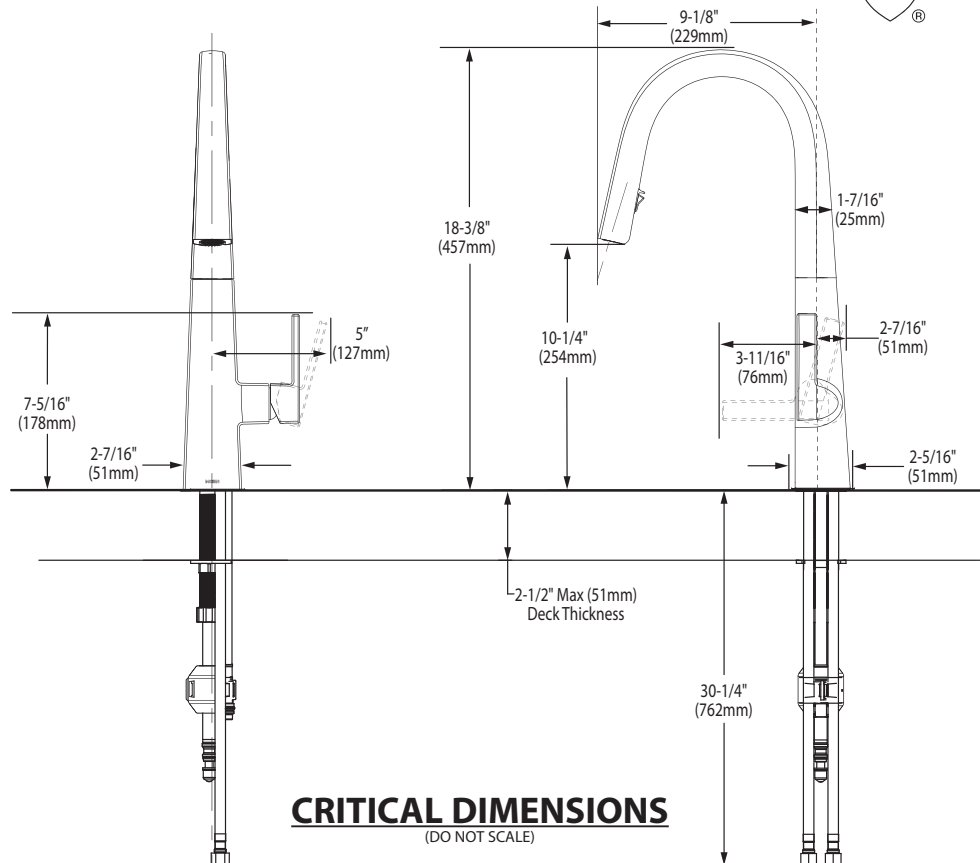

FAUCET DESCRIPTION

- Reflex™ pulldown system offers smooth operation, easy movement and secure docking
- Power Clean™ spray technology
- Metal construction with various finishes identified by suffix
- DuraLock™ Quick connect installation
- Pulldown spray with 68" braided hose
- Flexible supply lines with 3/8" compression fittings
- High arc spout provides height and reach to fill or clean large pots while pulldown wand provides the maneuverability for cleaning or rinsing
- 360° rotating spout
- Faucet designed for handle to be mounted on right side

FLOW

- Flow is limited to 1.5 gpm (5.7 L/min) at 60 psi

CARTRIDGE

- 1255™ Duralast™ cartridge

STANDARDS

- Third party certified to IAPMO Green, ASME A112.18.1/CSA B125.1 and all applicable requirements therein including NSF 61/9G & 372
- Meets CalGreen and Georgia SB370 requirements
- Complies with California Proposition 65 and with the Federal Safe Drinking Water Act
- The backflow protection system in the device consists of two independently operating check valves, a primary and a secondary which prevent backflow
- **ADA**  for lever handle

Nio™
Single Handle
Pulldown Kitchen Faucet

Models: S75005 series

NOTE: THIS FAUCET IS DESIGNED TO BE INSTALLED THROUGH 1 HOLE, 1-1/2" (38mm) MIN. DIA.

FOR MORE INFORMATION CALL: 1-800-BUY-MOEN

www.moen.com