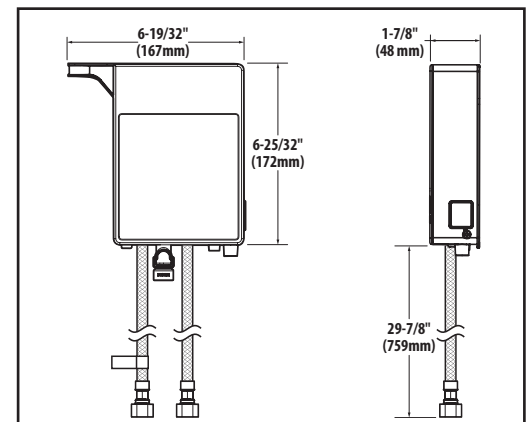

SMART FAUCET.

Nio™ Single Handle High Arc Pulldown Kitchen Faucet

Models: S75005EV series

NOTE: THIS FAUCET IS DESIGNED TO BE INSTALLED THROUGH 1 HOLE, 1-1/2" (38mm) MIN. DIA.

Close up view of Control Box