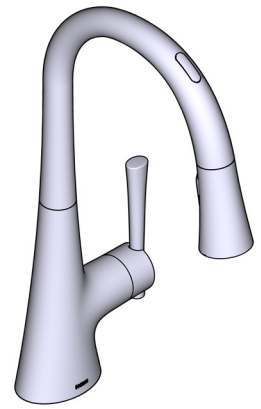

DESCRIPTION

- Metal Wand
- Versatile, hands-free convenience in the kitchen
- PowerBoost™ technology provides boosted water performance with a push of a button
- Allows users to control the faucet in 4 unique ways: Handle, Sensor, Voice and Mobile App
- Powered by 6 D alkaline batteries or optional AC adapter with power splitter (sold separately)
- Reflex™ pulldown system offers smooth operation, easy movement and secure docking
- Metal construction with various finishes identified by suffix
- Duralock™ quick connect
- Pulldown spray with 68" braided hose
- Control box flexible supply lines with 3/8" compression fittings
- High arc spout provides height and reach to fill or clean large pots while pull down wand provides the maneuverability for cleaning or rinsing

OPERATION

- Lever style handle
- Thermostatic temperature controlled by handle sensor, voice or Mobile app
- Operates with less than 5 lbs. of force
- Operates in stream or spray mode in the pulldown or retracted position
- Spout rotates 100 degrees
- WiFi enabled smart phone connectivity
- Smart phone app available for iOS and Android

FLOW

- Flow is limited to 1.5 gpm (5.7 L/min) at 60 psi

CARTRIDGE

- 1255™ Duralast™ cartridge

STANDARDS

- Third party certified to, ASME A112.18.1/CSA B125.1 and all applicable requirements referenced therein including NSF 61/9 & 372
- Third party certified to meet FCC part 15 Class B
- Meets CalGreen and Georgia SB370 requirements
- Complies with California Proposition 65 and with the Federal Safe Drinking Water Act
- The backflow protection system in the device consists of two independently operating check valves, a primary and a secondary which prevent backflow
- ADA for lever handle

SMART FAUCET.

Kurv™

Single-Handle High Arc Pulldown KitchenFaucet

MODELS: 9126EV SERIES

NOTE: THIS FAUCET IS DESIGNED TO BE INSTALLED THROUGH 1 HOLE, 1-1/2" (38mm) MIN. DIA.

CRITICAL DIMENSIONS DO NOT SCALE