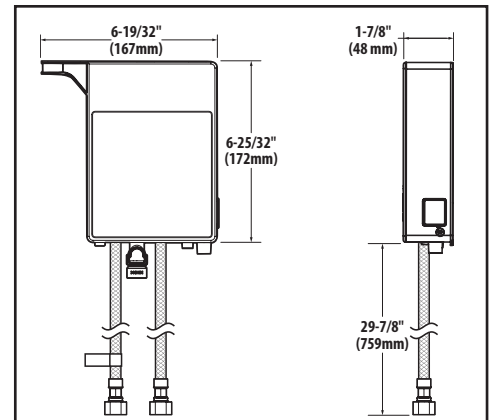

SMART FAUCET.

Kurv™

Single-Handle High Arc Pulldown KitchenFaucet

MODELS: 9126EV SERIES

NOTE: THIS FAUCET IS DESIGNED TO BE INSTALLED THROUGH 1 HOLE, 1-1/2" (38mm) MIN. DIA.

CRITICAL DIMENSIONS DO NOT SCALE

Close up view of Control Box

Battery Holder