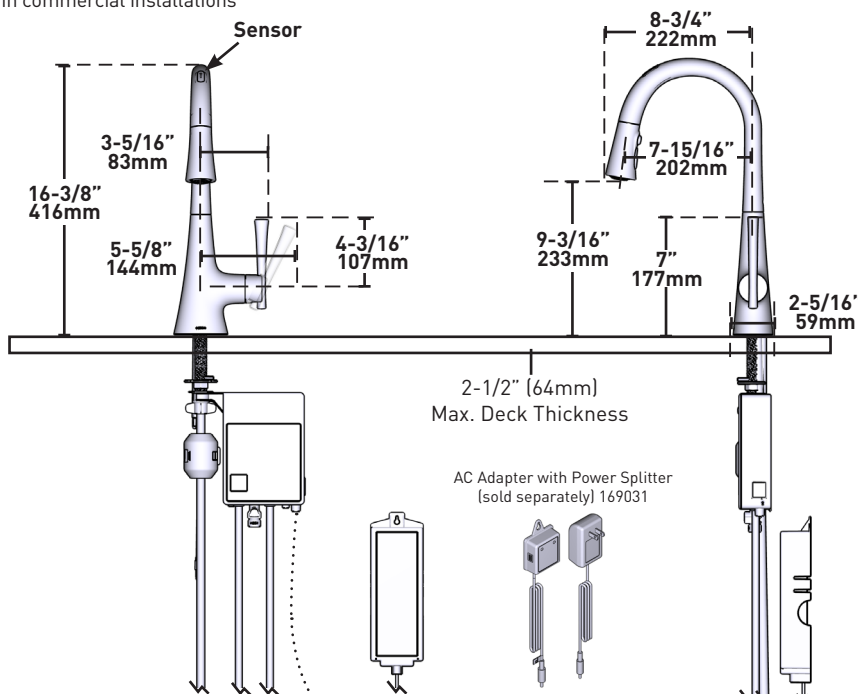

SMART FAUCET.

Kurv™

Single-Handle High Arc Pulldown KitchenFaucet

MODELS: 9126EV SERIES

NOTE: THIS FAUCET IS DESIGNED TO BE INSTALLED THROUGH 1 HOLE, 1-1/2" (38mm) MIN. DIA.

CRITICAL DIMENSIONS DO NOT SCALE