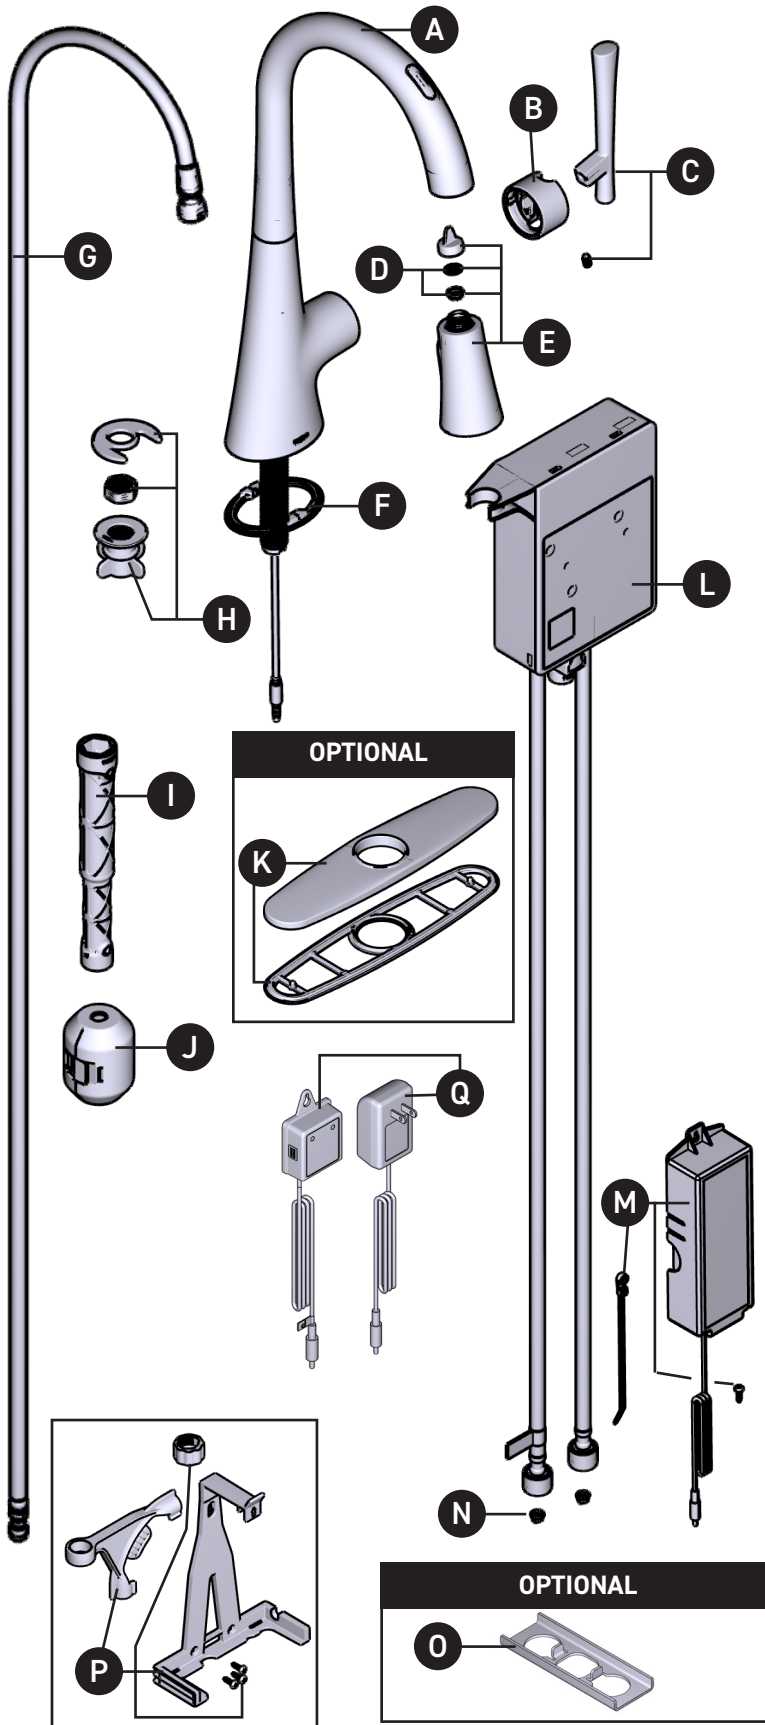

ORDER BY PART NUMBER

Illustrated Parts Smart Faucet

Kurv™ Single-Handle High Arc Pulldown Kitchen Faucet

MODEL	HANDLE	FINISH
9126EVC	Lever	Chrome
9126EVL	Lever	Matte Black
9126EVL	Lever	Nickel
9126EVSRS	Lever	Spot Resist Stainless

ID	Kit Number	Kit Description	Finish
A	204774	Faucet Assembly Kit	Chrome
	204774BL		Matte Black
	204774NL		Nickel
	204774SRS		Spot Resist Stainless
B	204688	Handle Dome	Chrome
	204688BL		Matte Black
	204688NL		Nickel
	204688SRS		Spot Resist Stainless
C	204687	Handle Kit	Chrome
	204687BL		Matte Black
	204687NL		Nickel
	204687SRS		Spot Resist Stainless
D	141025	Wand Screen O-Ring Kit <i>(for PowerBoost wand)</i>	N/A
E	204775	PowerBoost Wand Kit	Chrome
	204775BL		Matte Black
	204775NL		Nickel
	204775SRS		Spot Resist Stainless
F	204779	Gasket Kit	Chrome/Spot Resist Stainless
	204779BL		Matte Black
G	150259	Pulldown Hose	N/A
H	201310	Mounting Hardware	N/A
I	118305	Installation Tool	N/A
J	195361	Hose Weight	N/A
K	141002	Escutcheon Kit <i>(optional)</i>	Chrome
	141002BL		Matte Black
	141002NL		Nickel
	141002SRS		Spot Resist Stainless
L	201311	Control Box	N/A
M	201309	Battery Holder, Hardware Pack <i>(6DAAlkaline Batteries not included)</i>	N/A
N	197171	Filter Screens	N/A
O	176787	Mounting Bracket <i>(optional)</i>	N/A
P	199785	Wall Mount Kit	N/A
Q	169031	AC Adapter <i>(sold separately)</i>	N/A