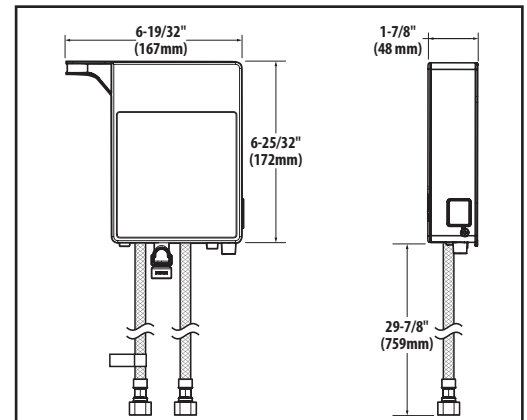

## Arbor™ Single Handle High Arc Pulldown Kitchen Faucet

Models: 7594EV series

**NOTE:** THIS FAUCET IS DESIGNED TO BE INSTALLED THROUGH 1 HOLE, 1-1/2" (38mm) MIN. DIA.

(3-HOLE ESCUTCHEON INCLUDED)

## Close up view of Control Box