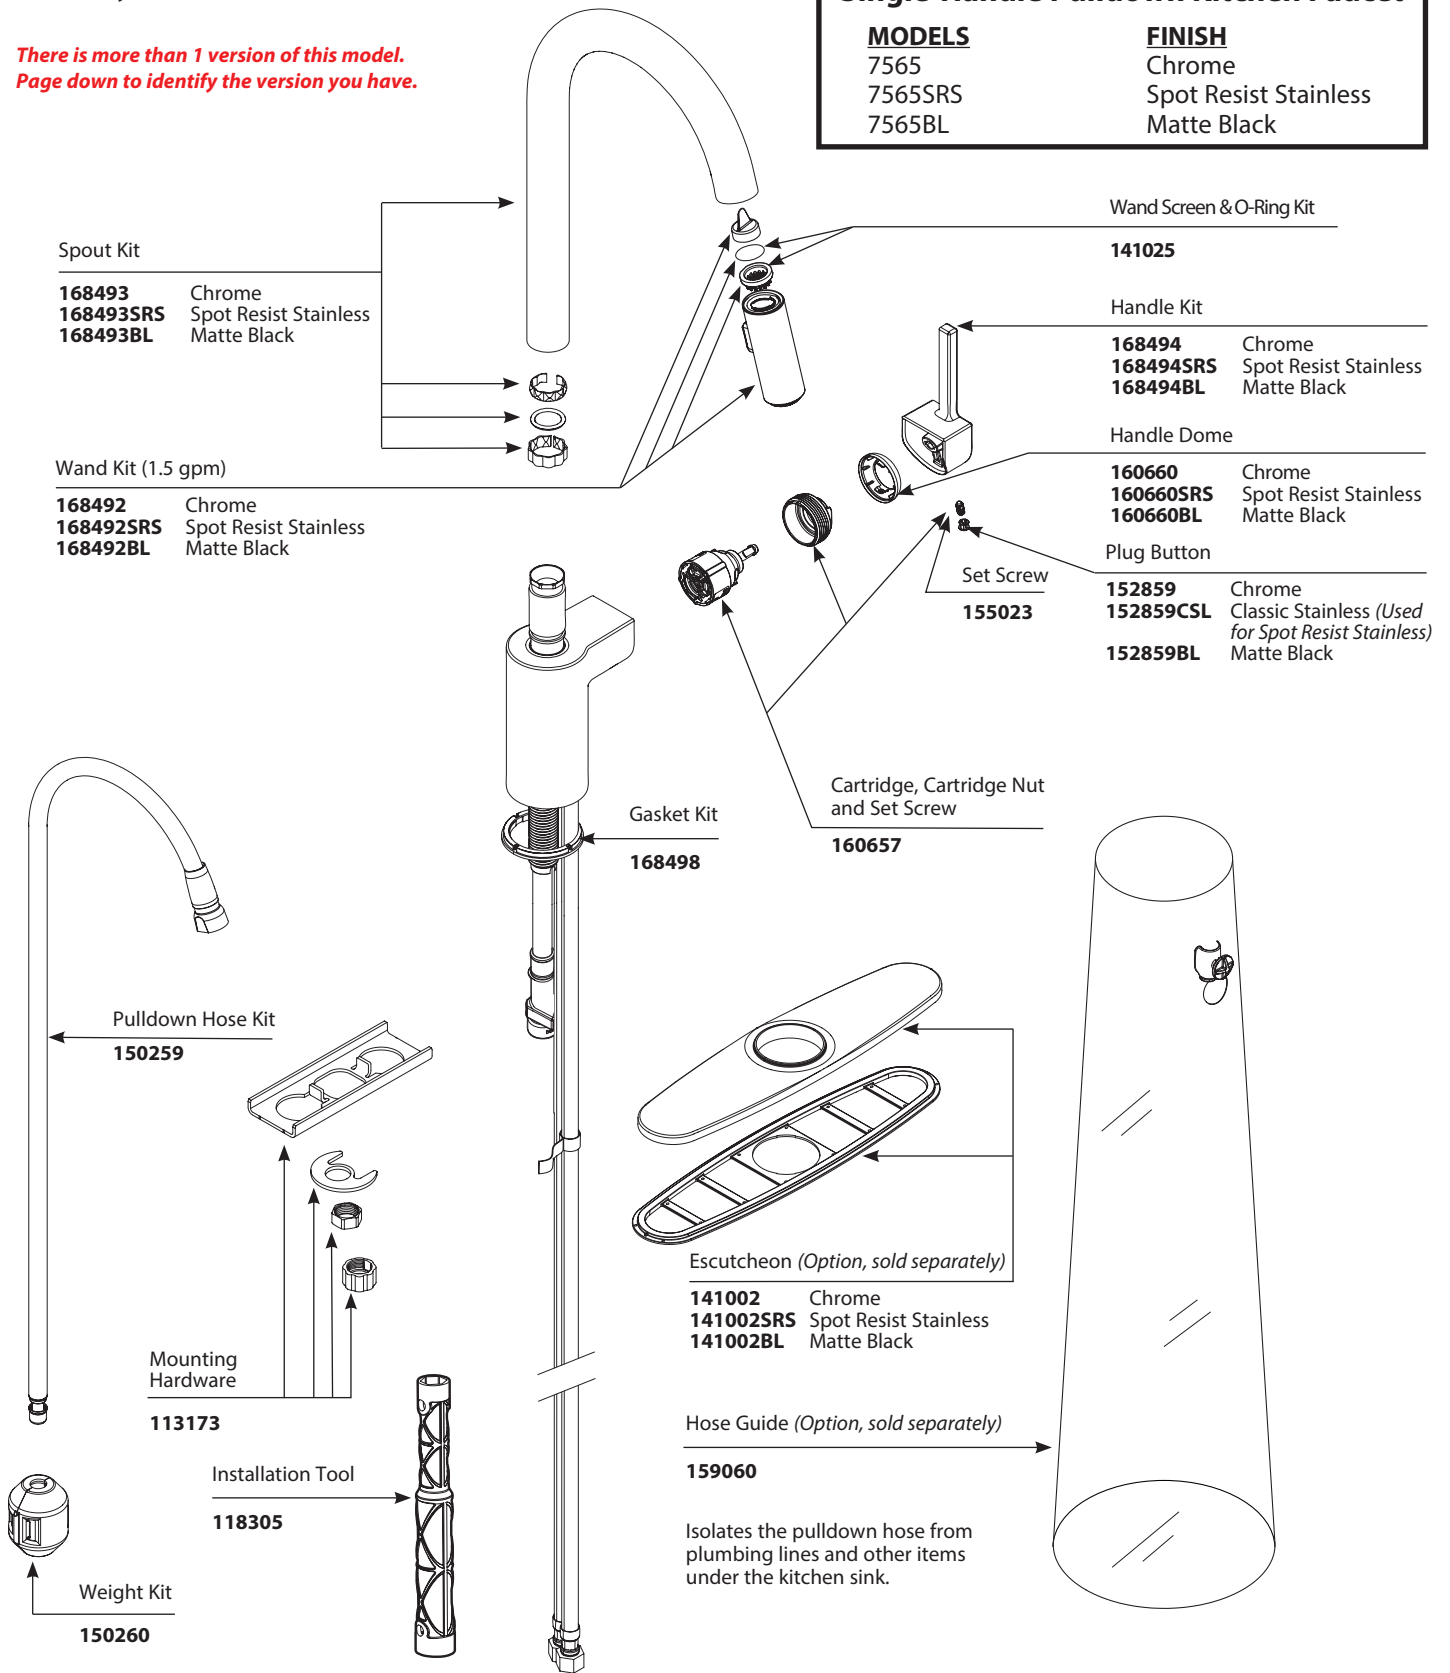

Buy it for looks. Buy it for life.®

■ Order by Part Number

*There is more than 1 version of this model.
Page down to identify the version you have.*

Illustrated Parts

ALIGN™ Single-Handle Pulldown Kitchen Faucet

MODELS

7565
7565SRS
7565BL

FINISH

Chrome
Spot Resist Stainless
Matte Black

TO ORDER PARTS CALL: 1-800-465-6130

www.moen.com

Buy it for looks. Buy it for life.®

■ Order by Part Number

Illustrated Parts

ALIGN™	
Single-Handle Pulldown Kitchen Faucet	
MODELS	FINISH
7565	Chrome
7565SRS	Spot Resist Stainless