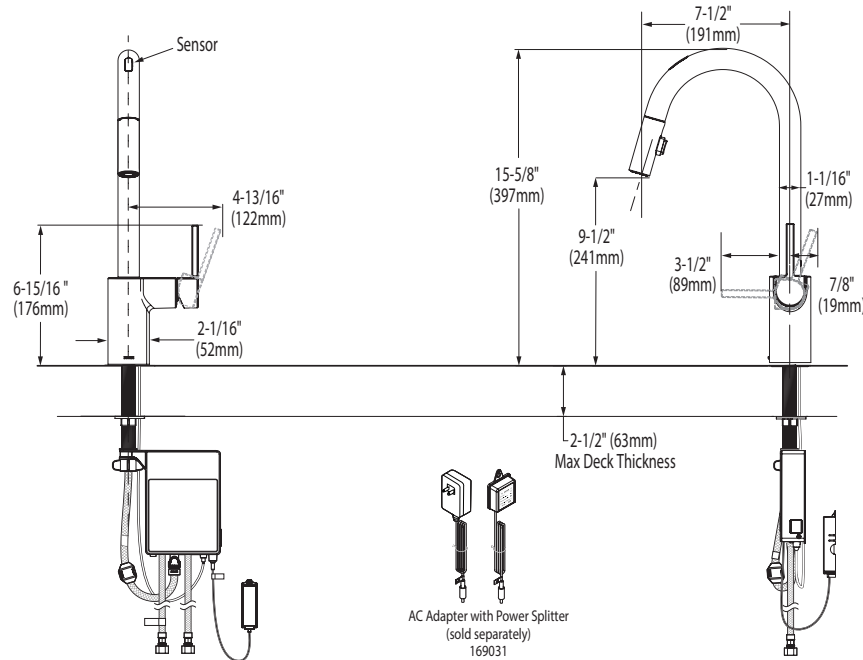

OPERATION

- Lever style handle
- Thermostatic temperature controlled by handle sensor, voice or mobile app
- Operates with less than 5 lbs. of force
- Operates in stream or spray mode in the pulldown or retracted position
- Spout rotates 100 degrees
- WiFi enabled smart phone connectivity
- Smart phone app available for iOS and Android

FLOW

- Flow is limited to 1.5 gpm (5.7 L/min) at 60 psi

CARTRIDGE

- 1255™ Duralast™ cartridge

STANDARDS

- Third party certified to IAPMO Green, ASME A112.18.1/CSA B125.1 and all applicable requirements referenced therein including NSF 61/9G & 372
- Meets CalGreen and Georgia SB370 requirements
- Complies with California Proposition 65 and with the Federal Safe Drinking Water Act
- The backflow protection system in the device consists of two independently operating check valves, a primary and a secondary which prevent backflow
- ADA ♿ for lever handle

CRITICAL DIMENSIONS

(DO NOT SCALE)

SMART FAUCET.

Align-Single Handle High Arc Pulldown Kitchen Faucet

Models: 7565EV series

NOTE: THIS FAUCET IS DESIGNED TO BE INSTALLED THROUGH 1 HOLE, 1-1/2" (38mm) MIN. DIA.