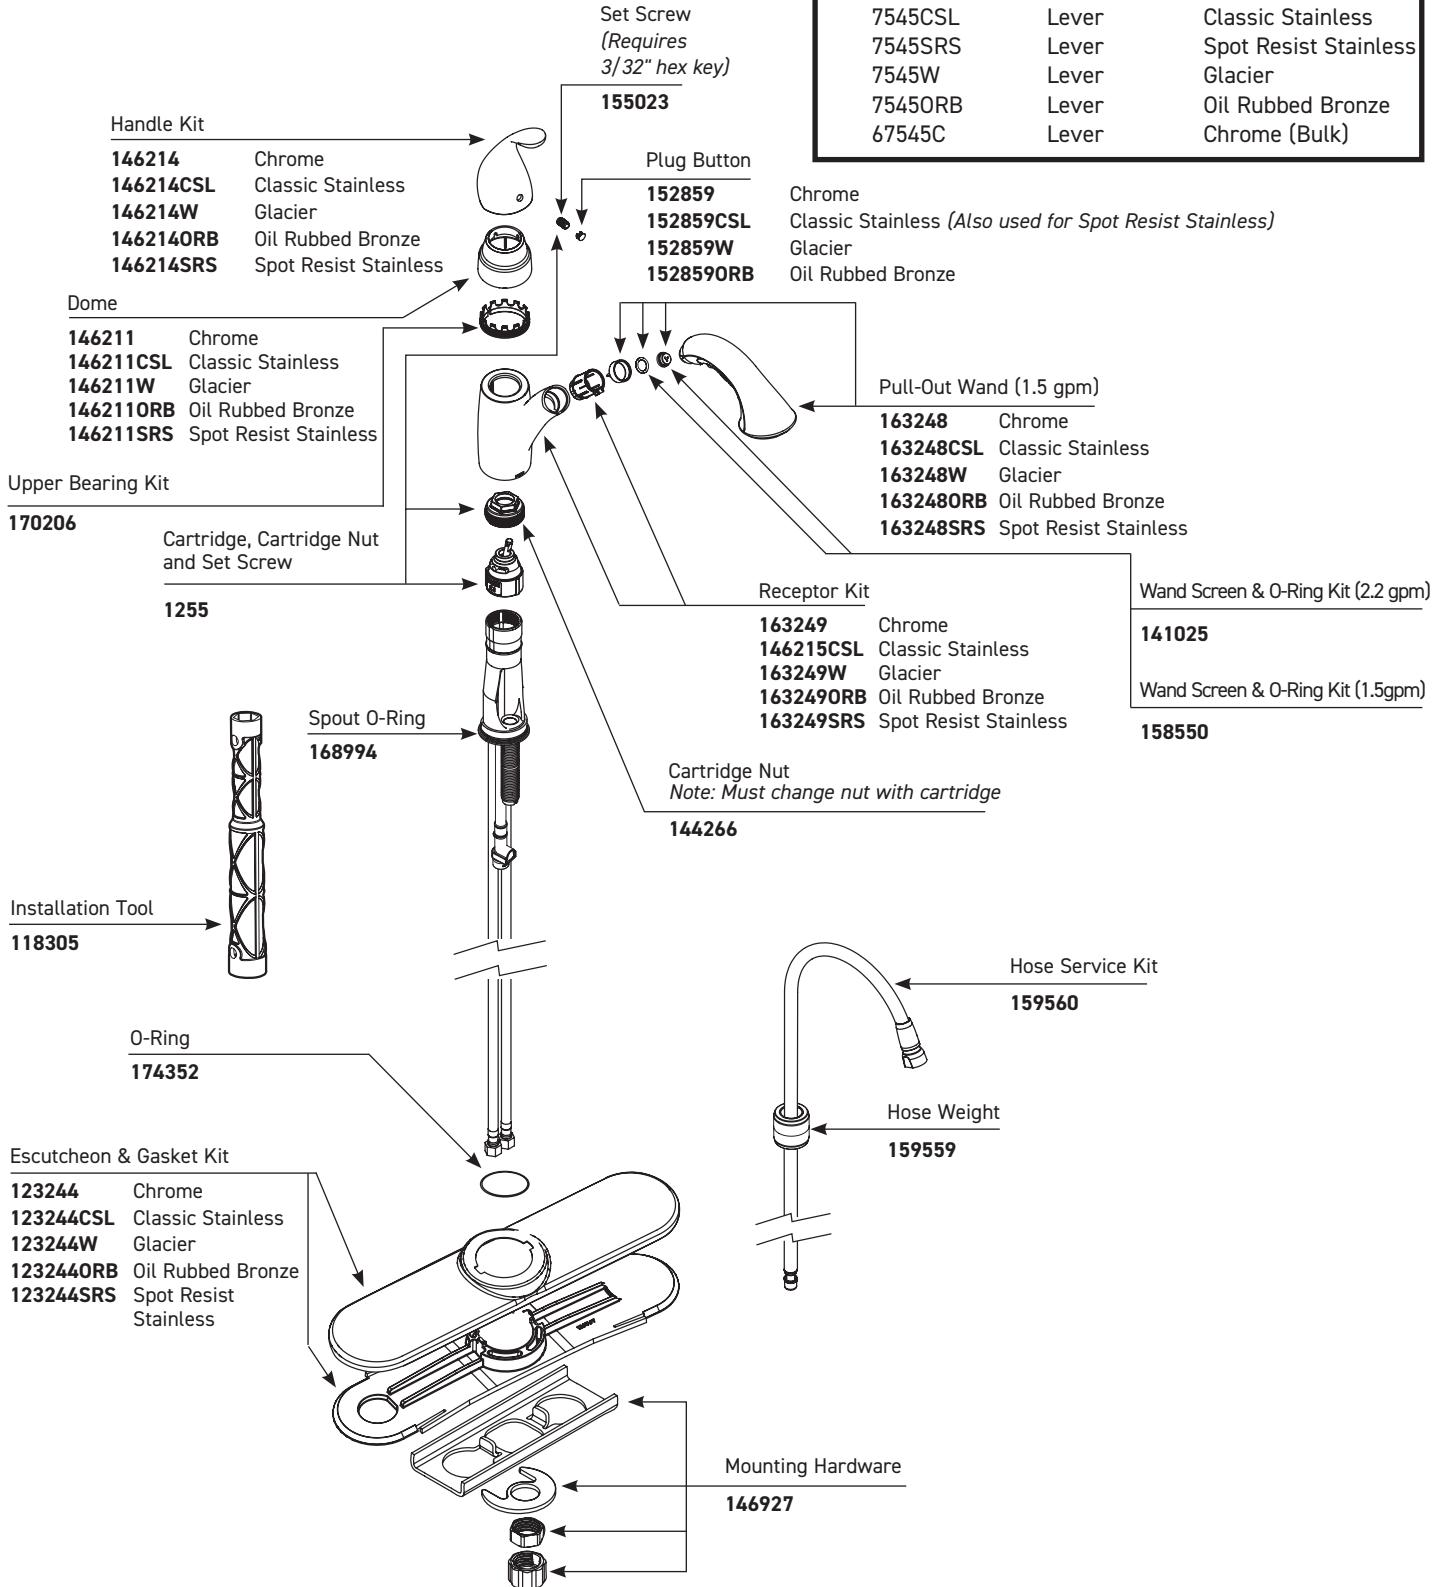

■ Order by Part Number

*There is more than 1 version of this model.
Page down to identify the version you have.*

Plug Button

- 152859** Chrome
- 152859CSL** Classic Stainless
(Also used for Spot Resist Stainless)
- 152859ORB** Oil Rubbed Bronze

158550

Wand Screen & O-ring Kit (2.2gpm)

141025

Hose Service Kit

159560

Hose Weight

159559

■ Order by Part Number

Camerist™ Single Handle Kitchen Pull Out Faucet		
MODEL	HANDLE	FINISH
7545C	Lever	Chrome
7545CSL	Lever	Classic Stainless
7545SRS	Lever	Spot Resist Stainless
7545W	Lever	Glacier
7545ORB	Lever	Oil Rubbed Bronze
67545C	Lever	Chrome (Bulk)

■ Order by Part Number

Camerist™		
Single Handle Kitchen Pull Out Faucet		
MODEL	HANDLE	FINISH
7545C	Lever	Chrome
7545CSL	Lever	Classic Stainless
7545W	Lever	Glacier
7545ORB	Lever	Oil Rubbed Bronze
67545C	Lever	Chrome (Bulk)