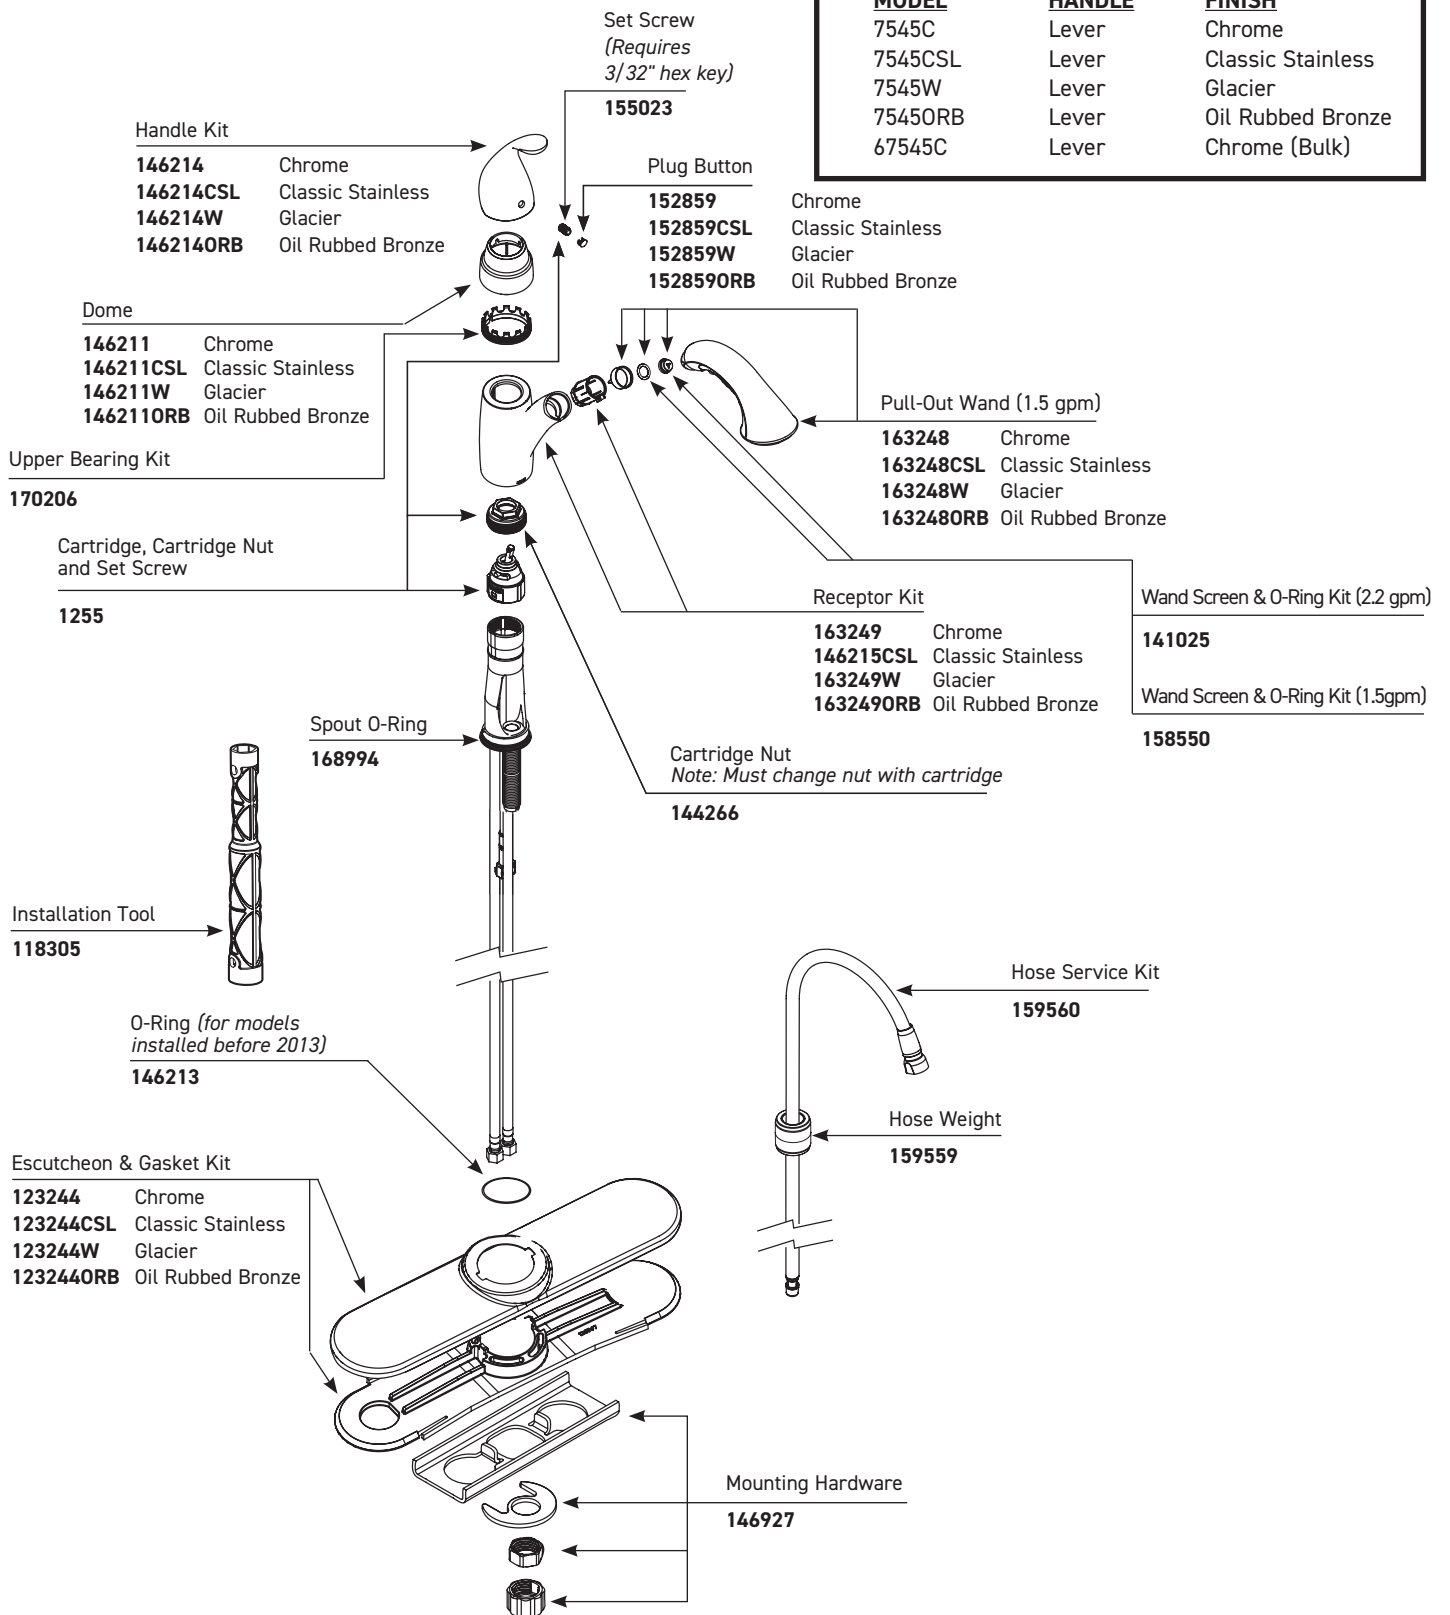

Cartridge, Cartridge Nut & Set Screw

1255

Wand Kit

- 163248** Chrome
- 163248CSL** Classic Stainless
- 163248W** Glacier
- 163248ORB** Oil Rubbed Bronze
- 163248SRS** Spot Resist Stainless

Wand Screen & O-ring Kit (1.5gpm)

158550

Wand Screen & O-ring Kit (2.2gpm)

141025

Hose Service Kit

159560

Hose Weight

159559

■ Order by Part Number

Camerist™ Single Handle Kitchen Pull Out Faucet		
MODEL	HANDLE	FINISH
7545C	Lever	Chrome
7545CSL	Lever	Classic Stainless
7545SRS	Lever	Spot Resist Stainless
7545W	Lever	Glacier
7545ORB	Lever	Oil Rubbed Bronze
67545C	Lever	Chrome (Bulk)

■ Order by Part Number

Camerist™		
Single Handle Kitchen Pull Out Faucet		
MODEL	HANDLE	FINISH
7545C	Lever	Chrome
7545CSL	Lever	Classic Stainless
7545W	Lever	Glacier
7545ORB	Lever	Oil Rubbed Bronze
67545C	Lever	Chrome (Bulk)