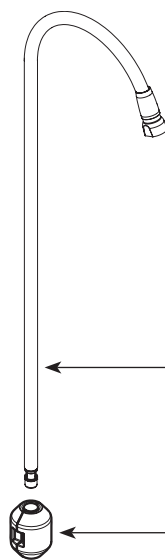

■ Order by Part Number

*There is more than 1 version of this model.
Page down to identify the version you have.*

Plug Button

- **152859** Chrome
- **152859CSL** Classic Stainless
  (Also used for Spot Resist Stainless)
- **152859ORB** Oil Rubbed Bronze

Set Screw (Requires 3/32" hex key)

155023

Cartridge, Cartridge Nut & Set Screw

205013

Upper Bearing Kit

170206

Lower Bearing Kit

186501

O-ring Desk Gasket Kit (For single hole mtg only)

174352

Escutcheon & Gasket Kit

- **123244** Chrome
- **123244SRS** Spot Resist Stainless
- **123244ORB** Oil Rubbed Bronze

Mounting Hardware

113173

OPTIONAL

Mounting Bracket

176787

Handle Kit

- **183196** Chrome
- **183196SRS** Spot Resist Stainless
- **183196ORB** Oil Rubbed Bronze

Dome Kit

- **169245** Chrome
- **169245MSRS** Spot Resist Stainless
- **169245ORB** Oil Rubbed Bronze

Wand Kit

- **169250** Chrome
- **169250SRS** Spot Resist Stainless
- **169250ORB** Oil Rubbed Bronze

O-ring & Screen Kit

158550

Installation Tool

118305

Hose Service Kit

159560

Hose Weight

150260

Camerist™ Single Handle Kitchen Pull Out Faucet	
MODEL	FINISH
7545C	Chrome
7545SRS	Spot Resist Stainless
7545ORB	Oil Rubbed Bronze
67545C	Chrome (Bulk)
DISCONTINUED	
7545CSL	Classic Stainless
7545W	Glacier