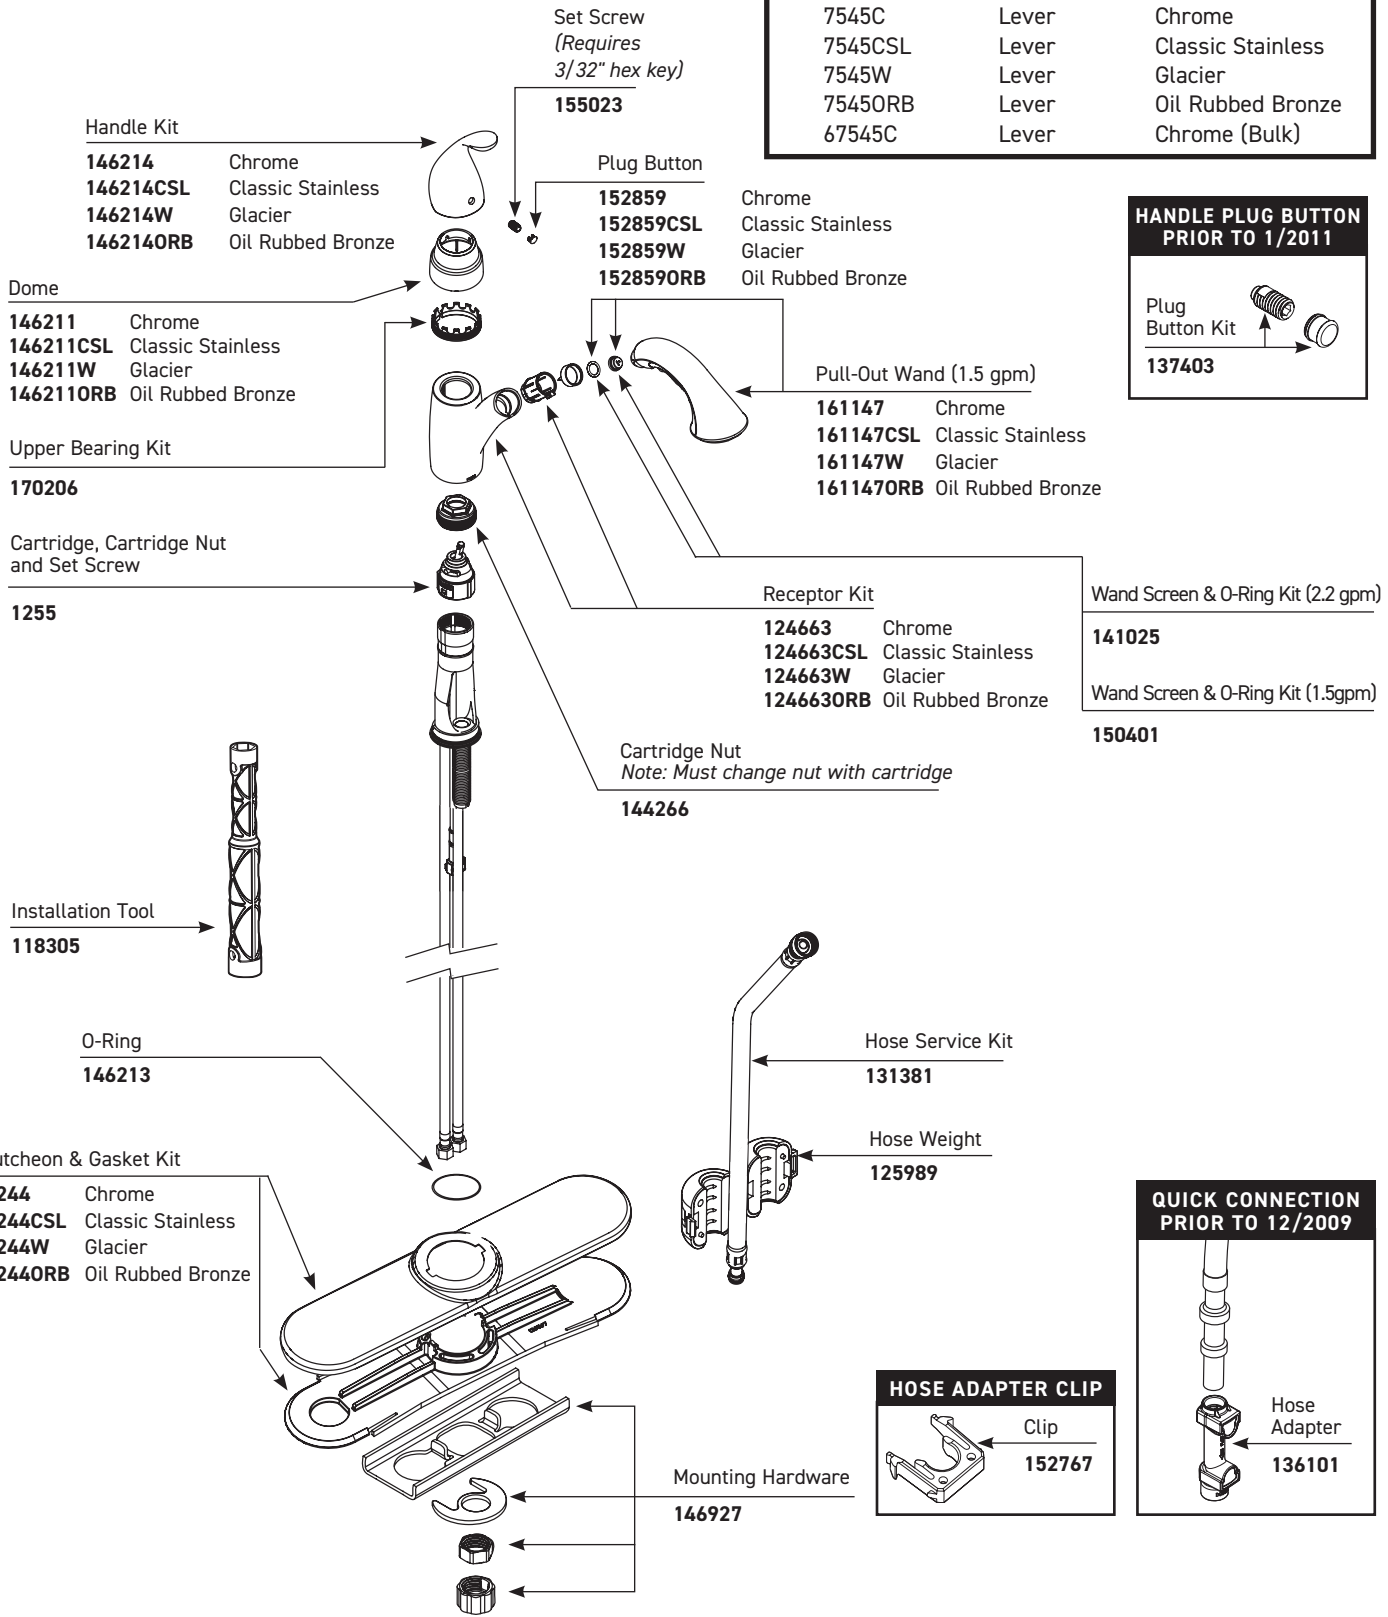

■ Order by Part Number

*There is more than 1 version of this model.
Page down to identify the version you have.*

Plug Button

- 152859** Chrome
- 152859CSL** Classic Stainless
(Also used for Spot Resist Stainless)
- 152859ORB** Oil Rubbed Bronze

Camerist™ Single Handle Kitchen Pull Out Faucet		
MODEL	HANDLE	FINISH
7545C	Lever	Chrome
7545CSL	Lever	Classic Stainless
7545SRS	Lever	Spot Resist Stainless
7545W	Lever	Glacier
7545ORB	Lever	Oil Rubbed Bronze
67545C	Lever	Chrome (Bulk)

■ Order by Part Number

Camerist™		
Single Handle Kitchen Pull Out Faucet		
MODEL	HANDLE	FINISH
7545C	Lever	Chrome
7545CSL	Lever	Classic Stainless
7545W	Lever	Glacier
7545ORB	Lever	Oil Rubbed Bronze
67545C	Lever	Chrome (Bulk)