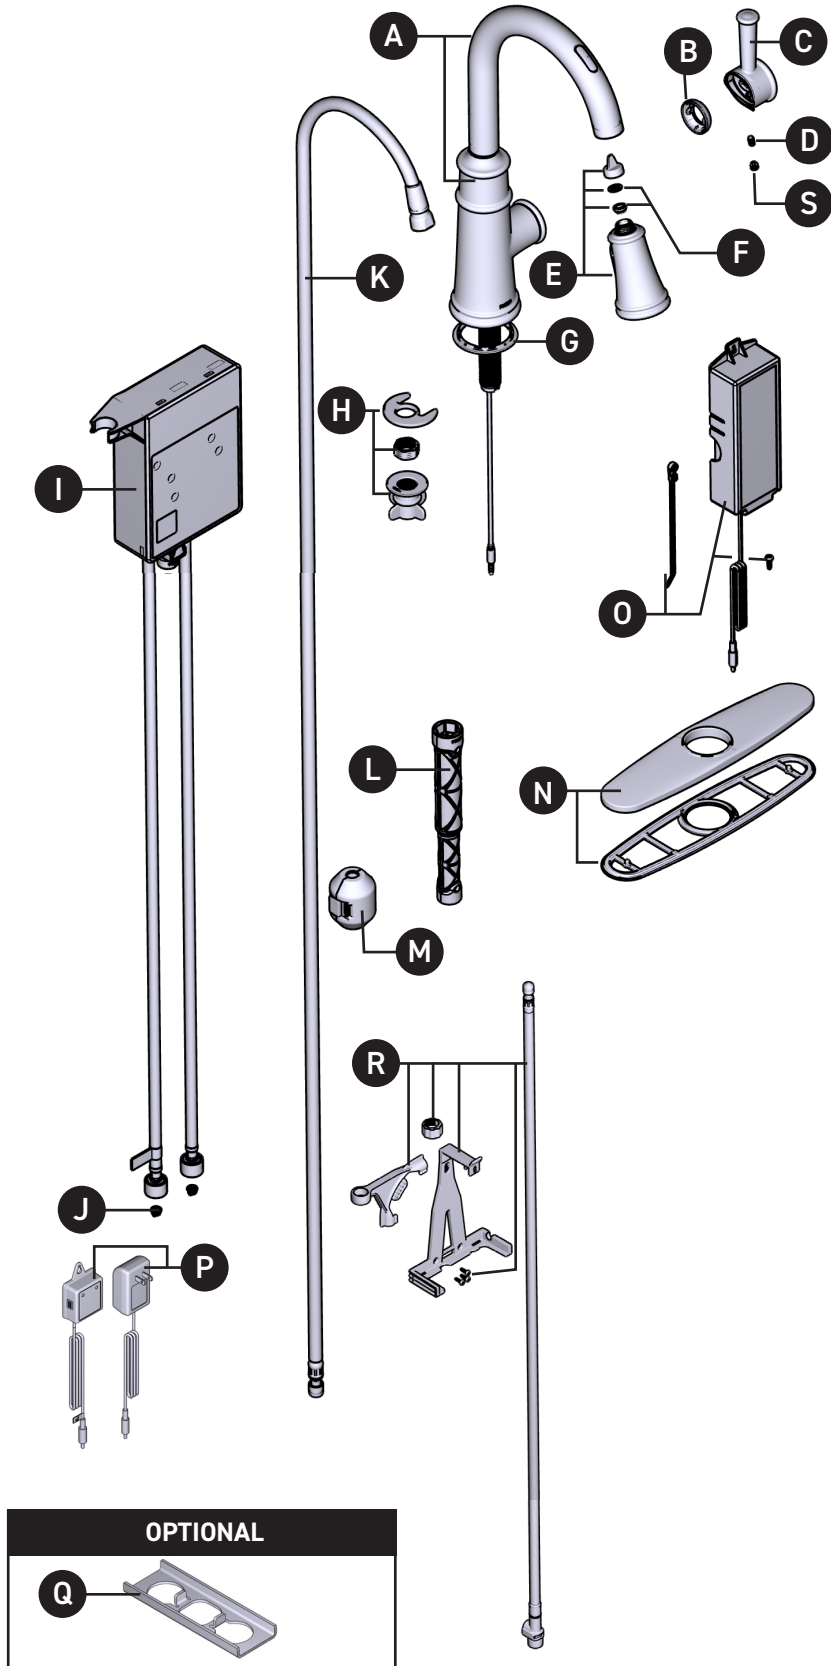

ORDER BY PART NUMBER

Illustrated Parts Smart Faucet Belfield™

Single-Handle High Arc Pulldown Kitchen Faucet

MODEL

7260EVC
7260EVBL
7260ORB
7260EVSRS

FINISH

Chrome
Matte Black
Oil Rubbed Bronze
Spot Resist Stainless

ID	Kit Number	Kit Description	Finish
A	176077	Spout Kit	Chrome
	176077BL		Matte Black
	176077ORB		Oil Rubbed Bronze
	176077SRS		Spot Resist Stainless
B	160660	Handle Dome	Chrome
	160660BL		Matte Black
	160660ORB		Oil Rubbed Bronze
	160660SRS		Spot Resist Stainless
C	205845	Handle Kit	Chrome
	205845BL		Matte Black
	205845ORB		Oil Rubbed Bronze
	205845SRS		Spot Resist Stainless
D	155023	Set Screw <i>(requires 3/32" hex key)</i>	N/A
E	205847	Wand Kit	Chrome
	205847BL		Matte Black
	205847ORB		Oil Rubbed Bronze
	205847SRS		Spot Resist Stainless
F	141025	Wand Screen, O-Ring Kit <i>(for Power-Boost Wand Kit)</i>	N/A
G	168498	Deck Gasket	N/A
H	201310	Mounting Hardware	N/A
I	201311	Control Box	N/A
J	197171	Filter Screen	N/A
K	150259	Hose Kit	N/A
L	118305	Installation Tool	N/A
M	150260	Hose Weight Kit	N/A
N	157328	Escutcheon Kit	Chrome
	157328BL		Matte Black
	157328ORB		Oil Rubbed Bronze
	157328SRS		Spot Resist Stainless
O	201309	Battery Holder/ Hardware Pack <i>(6D Alkaline Batteries not included)</i>	N/A
P	169031	AC Adapter <i>(sold separately)</i>	N/A
Q	176787	Mounting Bracket <i>(optional)</i>	N/A
R	199785	Control Box Wall Mount Kit <i>(optional sold separately)</i>	N/A
S	152859	Plug Button	Chrome
	152859BL		Matte Black
	152859ORB		Oil Rubbed Bronze
	152859SRS		Spot Resist Stainless