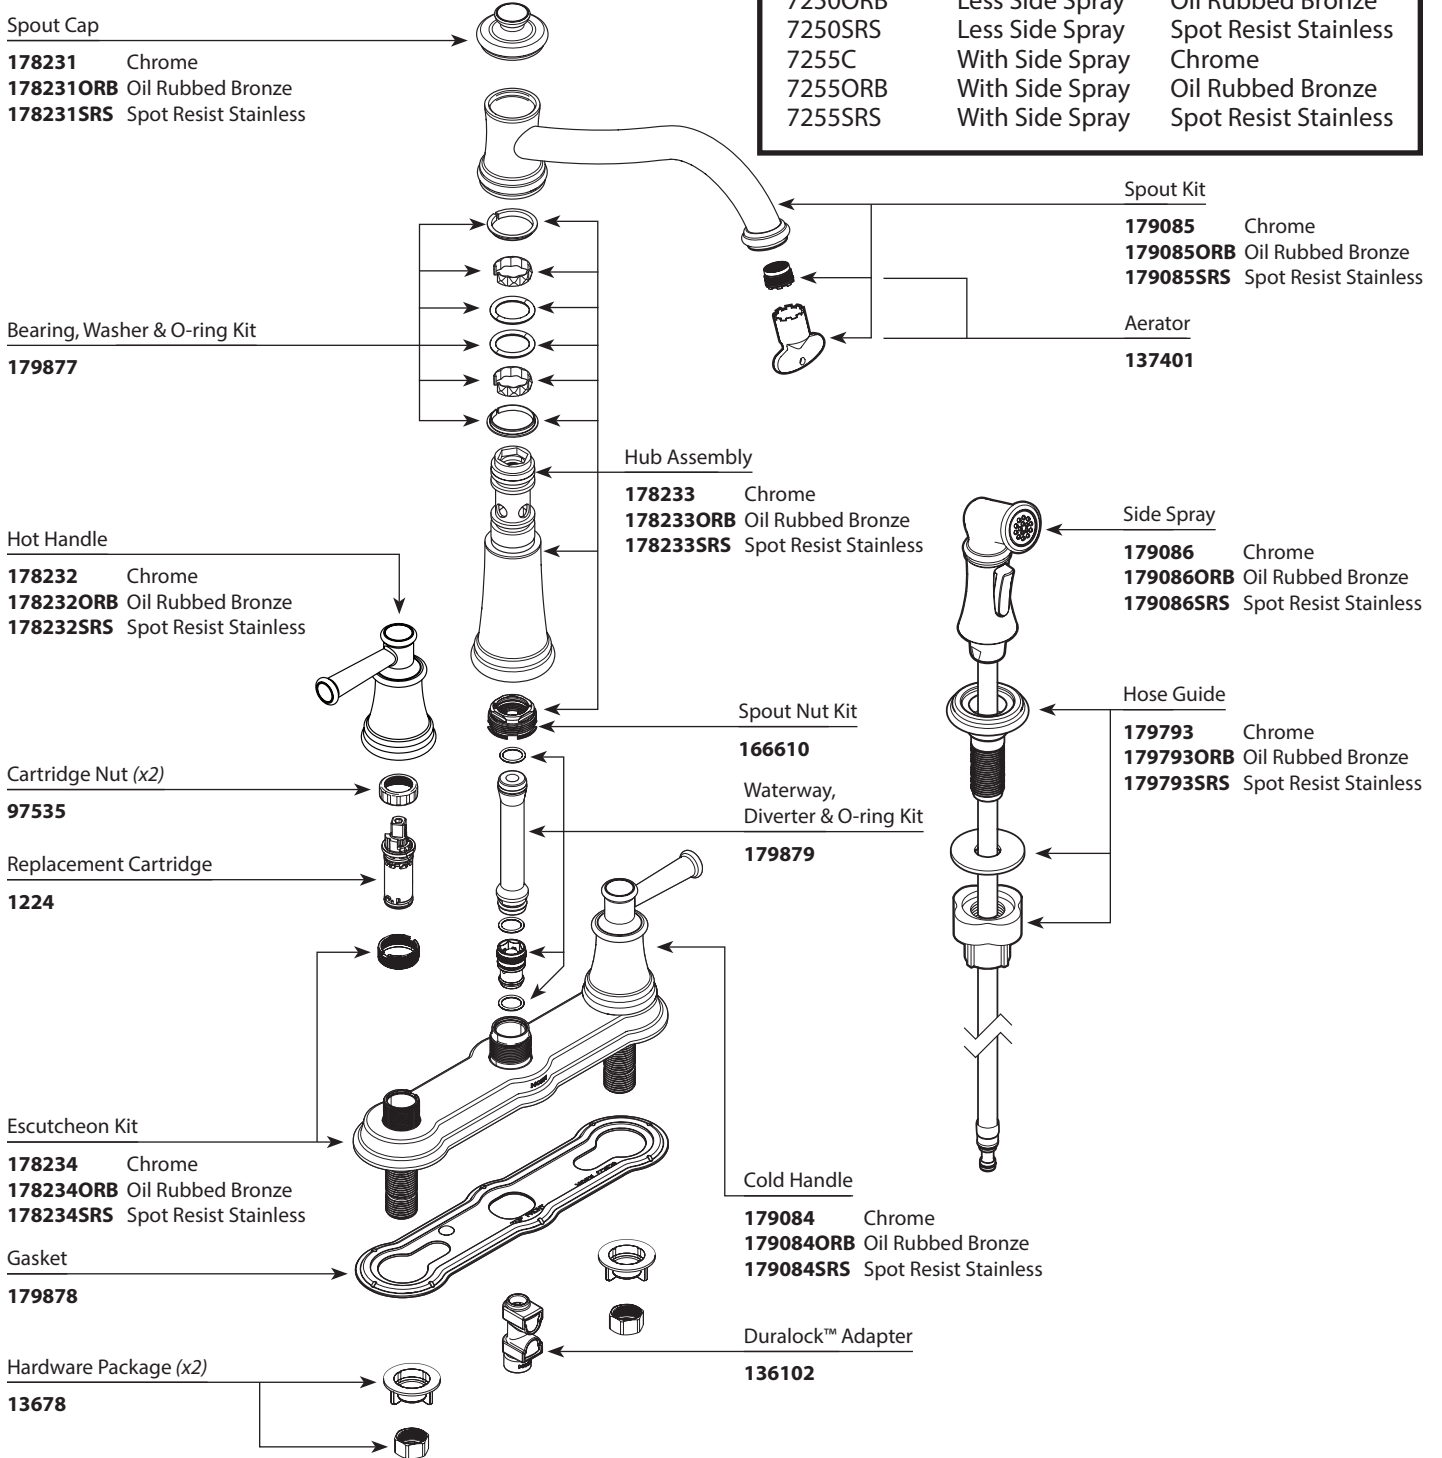

■ Order by Part Number

BELFIELD™ Two-Handle Lever Style Faucet		
MODEL	TYPE	FINISH
7250C	Less Side Spray	Chrome
7250ORB	Less Side Spray	Oil Rubbed Bronze
7250SRS	Less Side Spray	Spot Resist Stainless
7255C	With Side Spray	Chrome
7255ORB	With Side Spray	Oil Rubbed Bronze
7255SRS	With Side Spray	Spot Resist Stainless