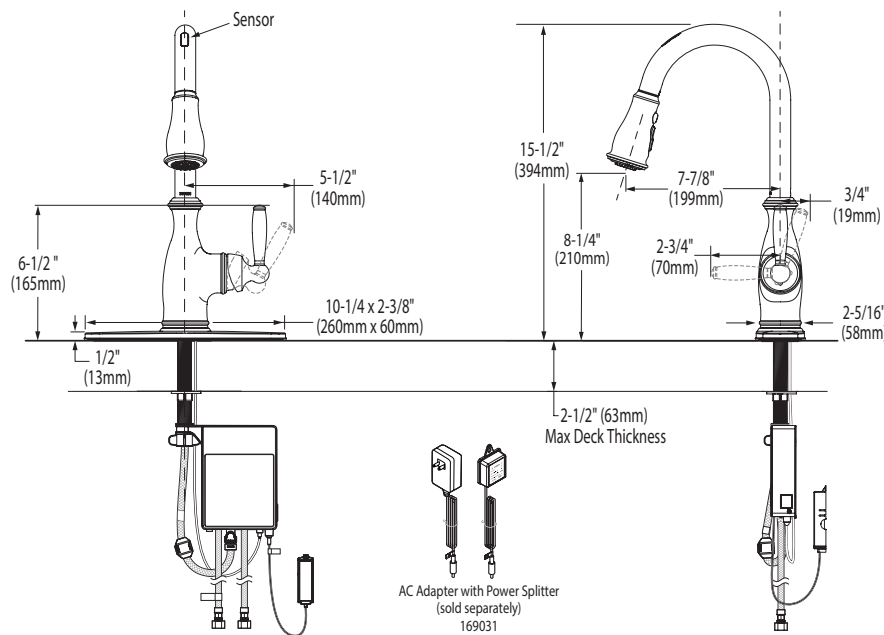

SMART FAUCET.

Brantford™ Single Handle High Arc Pulldown Kitchen Faucet

Models: 7185EV series

NOTE: THIS FAUCET IS DESIGNED TO BE INSTALLED THROUGH 1 HOLE, 1-1/2" (38mm) MIN. DIA.

(3-HOLE ESCUTCHEON INCLUDED)