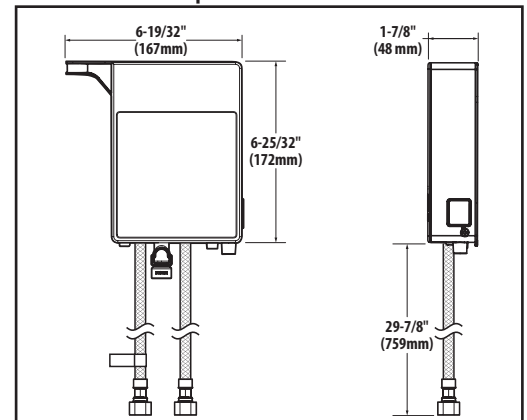

SMART FAUCET.

Brantford™ Single Handle High Arc Pulldown Kitchen Faucet

Models: 7185EV series

NOTE: THIS FAUCET IS DESIGNED TO BE INSTALLED THROUGH 1 HOLE, 1-1/2" (38mm) MIN. DIA.

(3-HOLE ESCUTCHEON INCLUDED)

Close up view of Control Box

Battery Holder