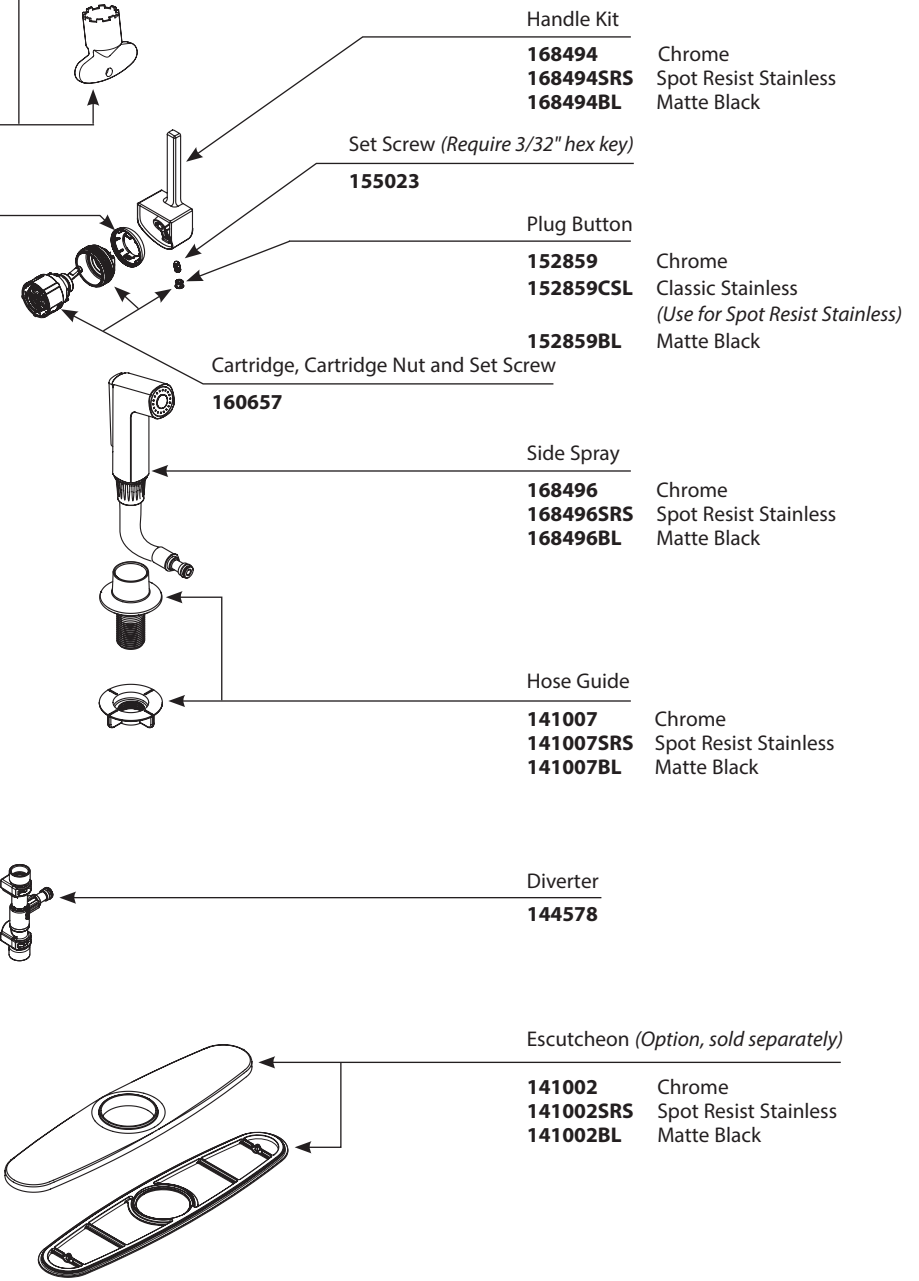

- 168498** Chrome
- 168498BL** Matte Black  
*(Use for Spot Resist Stainless)*

Installation Tool

**118305**

**OPTIONAL**

Mounting Bracket  
**176787**

Mounting Hardware  
**192155**

Handle Kit

- 168494** Chrome
- 168494SRS** Spot Resist Stainless
- 168494BL** Matte Black

Set Screw *(Require 3/32" hex key)*

**155023**

Plug Button

- 152859** Chrome
- 152859CSL** Classic Stainless  
*(Use for Spot Resist Stainless)*
- 152859BL** Matte Black

Cartridge, Cartridge Nut and Set Screw

**160657**

Side Spray

- 168496** Chrome
- 168496SRS** Spot Resist Stainless
- 168496BL** Matte Black

Hose Guide

- 141007** Chrome
- 141007SRS** Spot Resist Stainless
- 141007BL** Matte Black

Diverter

**144578**

Escutcheon *(Option, sold separately)*

- 141002** Chrome
- 141002SRS** Spot Resist Stainless
- 141002BL** Matte Black

■ Order by Part Number

<b>ALIGN™</b>	
<b>Single-Handle High Arc Kitchen Faucet with Side Spray</b>	
<b>MODELS</b>	<b>FINISH</b>
7165	Chrome
7165SRS	Spot Resist Stainless