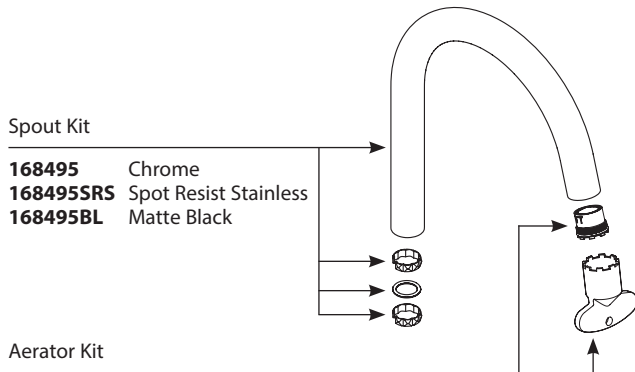

■ Order by Part Number

There is more than one version of this model.  
Page down to identify the version you have.

ALIGN™ Single-Handle High Arc Kitchen Faucet		
<u>MODELS</u>	<u>FINISH</u>	<u>SIDESPRAW</u>
7165	Chrome	Yes
7165SRS	Spot Resist Stainless	Yes
7165BL	Matte Black	Yes
7365	Chrome	No
7365SRS	Spot Resist	No
7365BL	Matte Black	No

Spout Kit

- 168495** Chrome
- 168495SRS** Spot Resist Stainless
- 168495BL** Matte Black

Aerator Kit

**168499**

Handle Dome

- 160660** Chrome
- 160660SRS** Spot Resist Stainless
- 160660BL** Matte Black

Gasket Kit

Set Screw *(Require 3/32" hex key)*

**155023**

Plug Button

- 152859** Chrome
- 152859CSL** Classic Stainless  
*(Use for Spot Resist Stainless)*
- 152859BL** Matte Black

Cartridge, Cartridge Nut and Set Screw