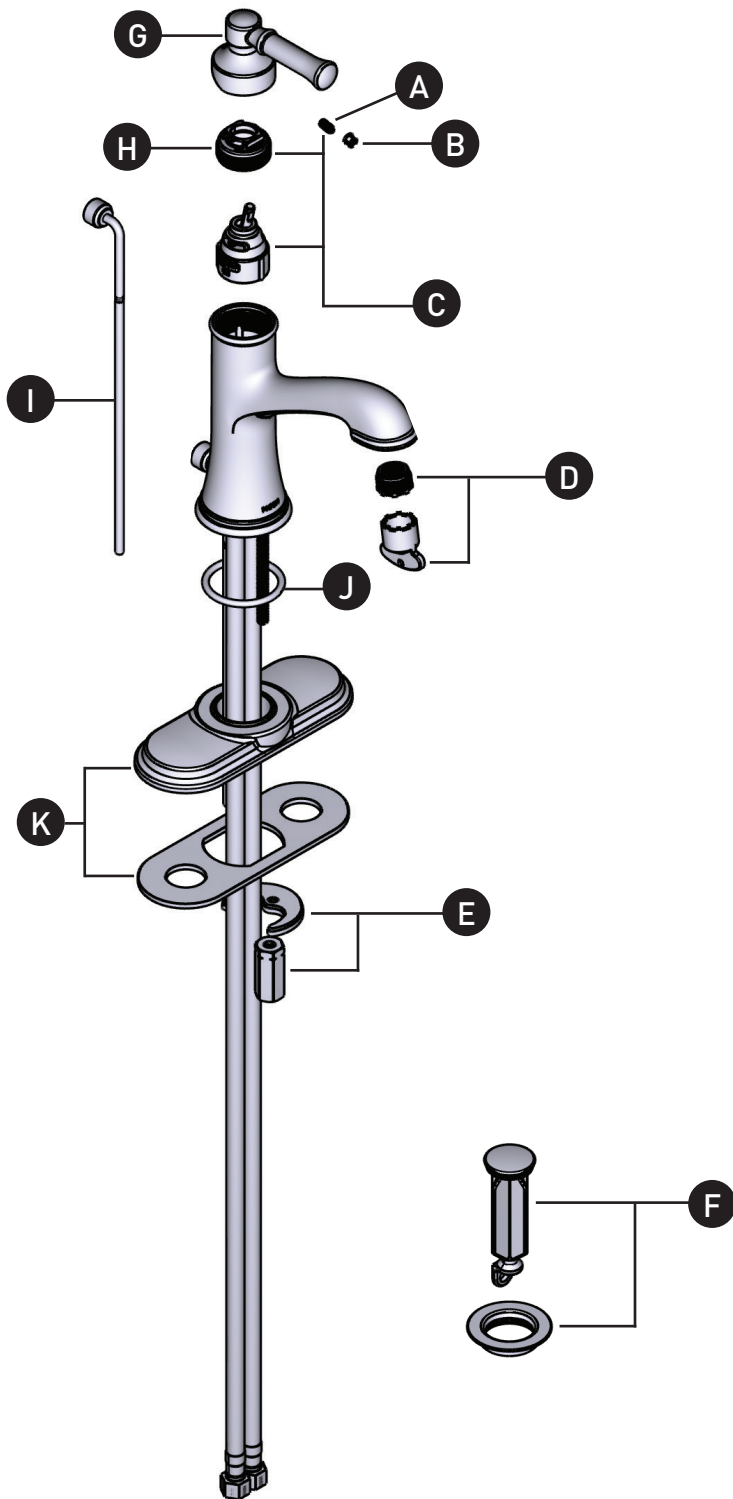

MOEN®

ORDER BY PART NUMBER

Illustrated Parts

DARTMOOR™

One-Handle Lavatory Faucet

MODEL	HANDLE	FINISH
6803	Lever	Chrome
6803BN	Lever	Brushed Nickel
6803ORB	Lever	Oil Rubbed Bronze
6803BL	Lever	Matte Black

ID	Kit Description	Kit Number	Finish
A	Set Screw	155023	N/A
B	Plug Button	151644	(Red & Blue)
		152859	Chrome
		152859CSL	Classic Stainless (used with Brushed Nickel)
		152859ORB	Oil Rubbed Bronze
		152859BL	Matte Black
C	Cartridge, Cartridge Nut and Set Screw	1255	N/A
D	Aerator Kit (Includes Tool) 1.2gpm	143326	N/A
E	Hardware Kit	146190	N/A
F	Pop-Up Plug & Seat	10709	Chrome
		10709BN	Brushed Nickel
		10709ORB	Oil Rubbed Bronze
		10709BL	Matte Black
G	Handle Kit	211115	Chrome
		211115BN	Brushed Nickel
		211115ORB	Oil Rubbed Bronze
		211115BL	Matte Black
H	Cartridge Nut Note: Must change nut with cartridge	144266	N/A
I	Lift Rod	211116	Chrome
		211116BN	Brushed Nickel
		211116ORB	Oil Rubbed Bronze
		211116BL	Matte Black
J	O-ring	185809	N/A
K	Deck Plate	185810	Chrome
		185810BN	Brushed Nickel
		185810ORB	Oil Rubbed Bronze
		185810BL	Matte Black