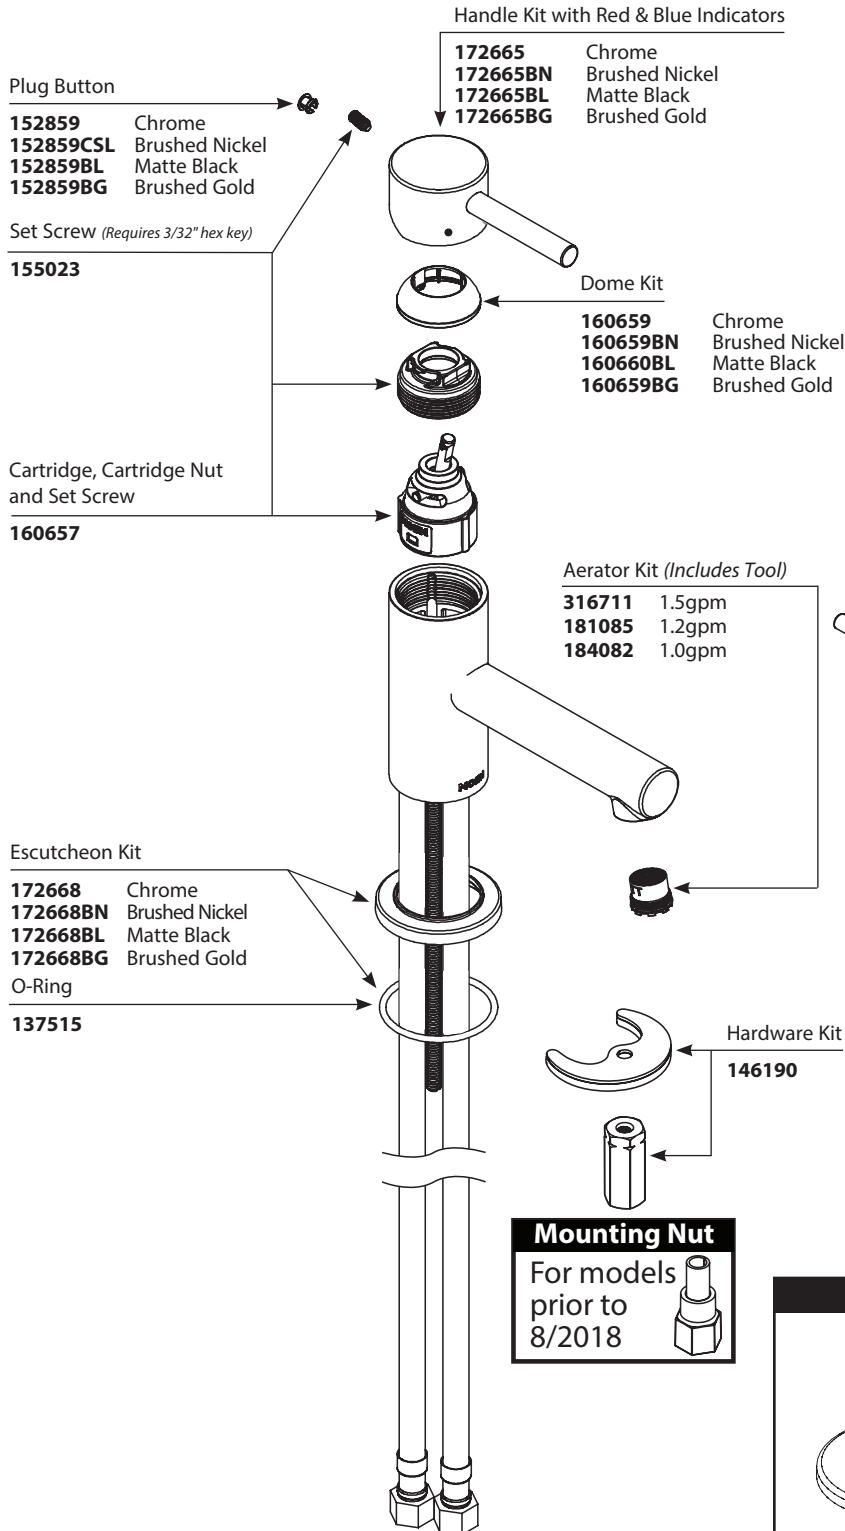

■ Order by Part Number

*There is more than one version of this model.  
Page down to identify the version you have.*

## Illustrated Parts

ALIGN™ Low Profile Single-Handle Lavatory Faucet	
MODELS	FINISH
6191	Chrome
6191BN	Brushed Nickel
6191BL	Matte Black
6191BG	Brushed Gold

WASTE ASSEMBLIES	
Metallic Waste-Pop-up Plug & Seat	
10709	Chrome
10709BN	Brushed Nickel
10709WR	Wrought Iron (Used for Matte Black)
10709BG	Brushed Gold
<i>For Additional Waste Information see <a href="http://www.moen.com">www.moen.com</a> for models below.</i>	
10790	Metallic Waste

### ALIGN™ Low Profile Single-Handle Lavatory Faucet

#### FINISH

Chrome  
Brushed Nickel  
Matte Black  
Brushed Gold

Plug Button  
**152859** Chrome  
**152859CSL** Brushed Nickel  
**152859BL** Matte Black

Set Screw  
**155023**

Cartridge, Cartridge Nut  
and Set Screw  
**1255**