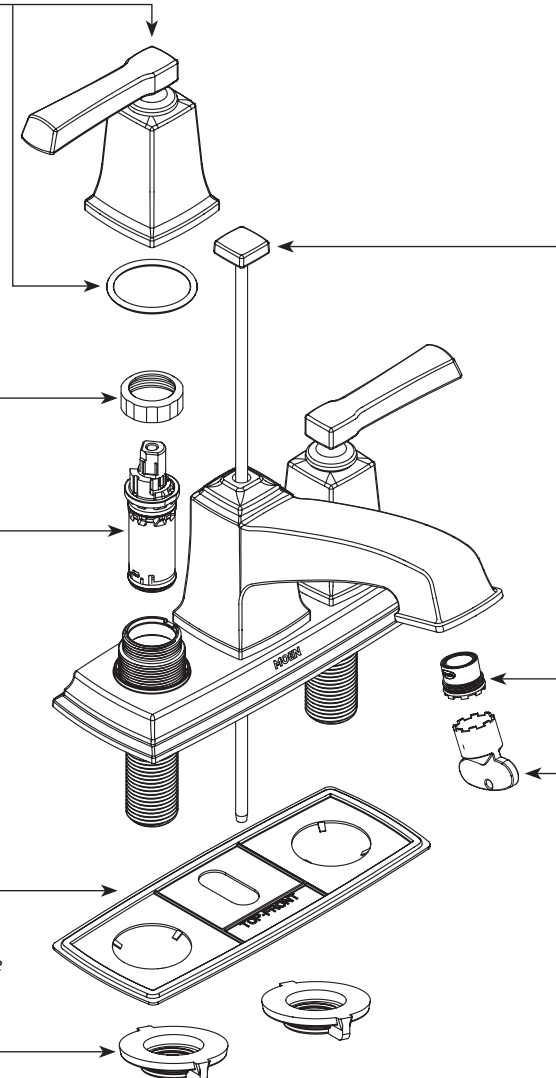

### Two Handle Centerset Lavatory Faucet

MODEL	FINISH	NOTES
6010	Chrome	Metallic Waste
6010SRN	Spot Resist Brushed Nickel	Metallic Waste
6010BRB	Mediterranean Bronze	Metallic Waste

■ Order by Part Number

Cartridge Nut (Qty 2)

**97535**

Replacement Cartridge

**1224**

Deck Gasket

- 158374** Use for Chrome & Spot Resist Brushed Nickel
- 158374BL** Use for Mediterranean Bronze

Mounting Nuts (Qty 2)

**145665**

Lift Rod Kit

- 158368** Chrome
- 158368SRN** Spot Resist Brushed Nickel
- 158368BRB** Mediterranean Bronze

Aerator Kit (Includes Tool)

- 181085** 1.2gpm
- 316711** 1.5gpm