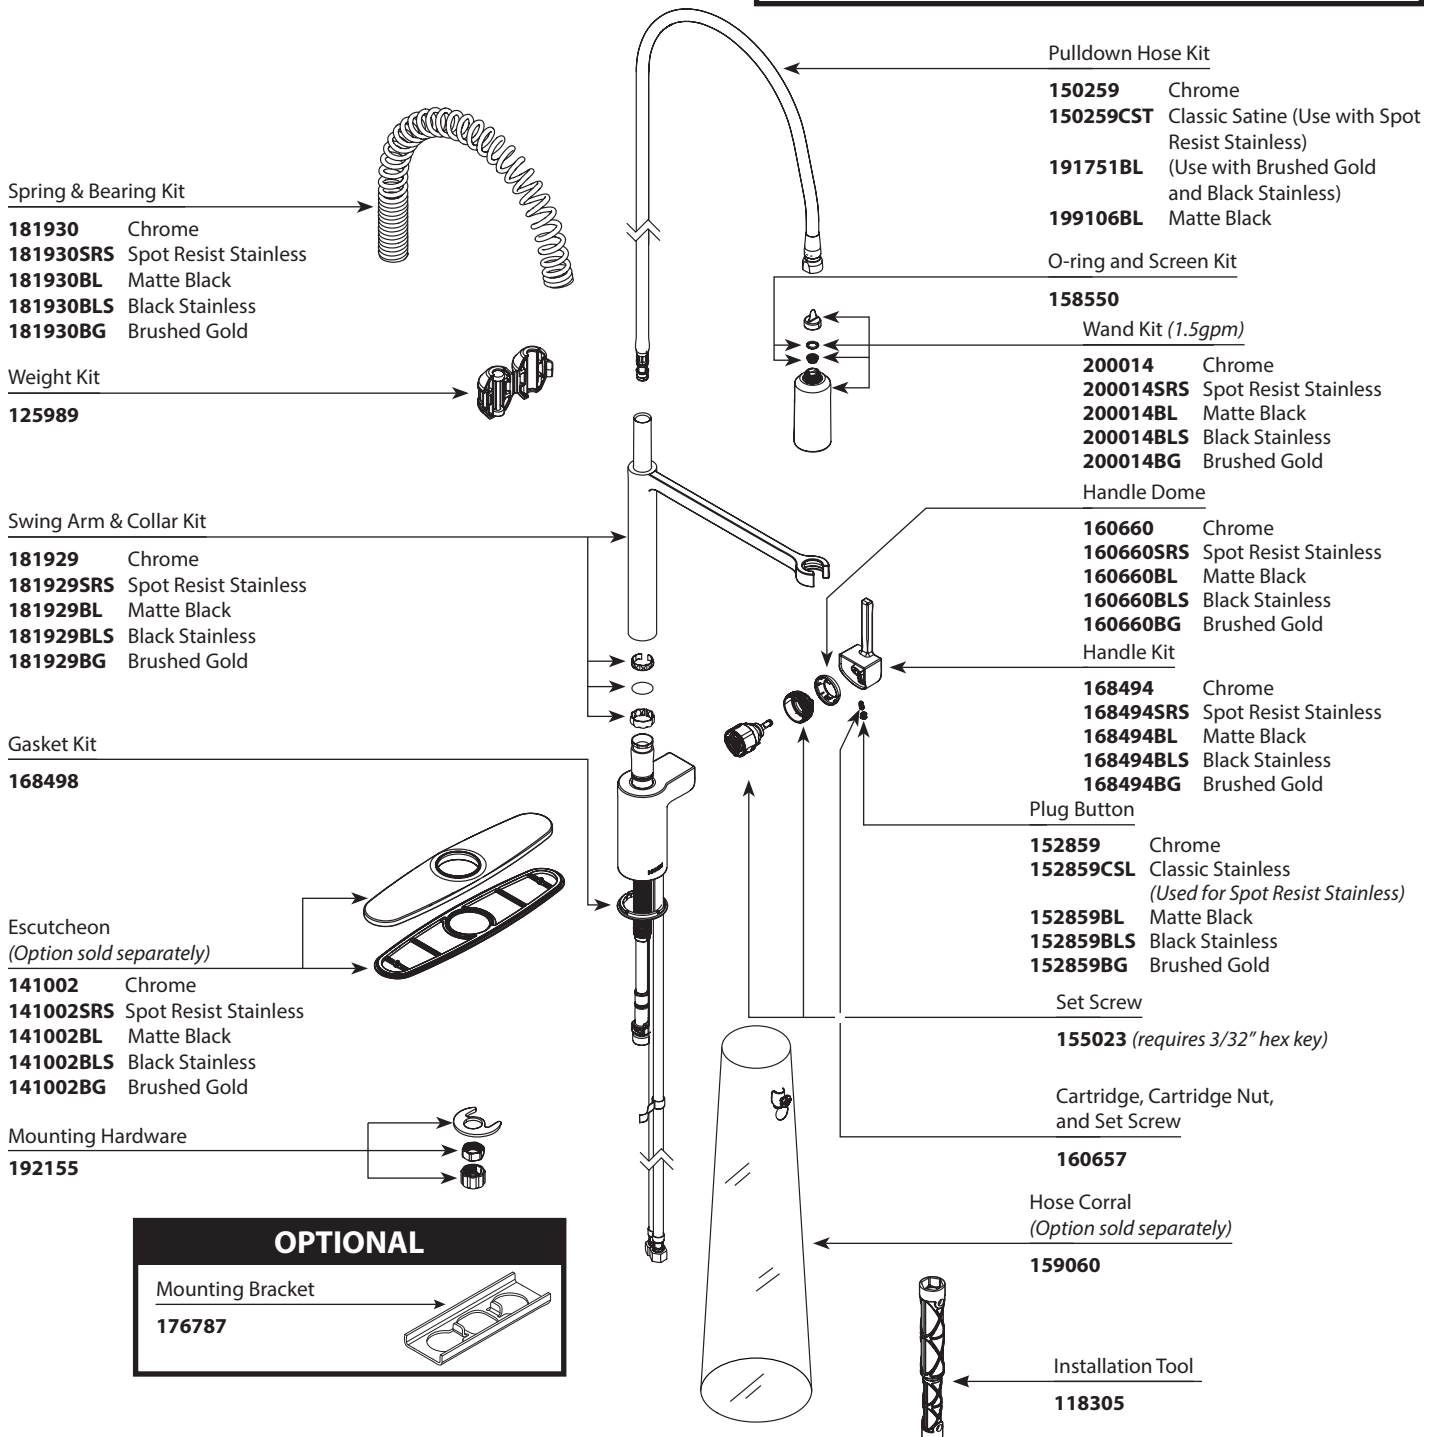

■ Order by Part Number

**There is more than one version of this model.  
Page down to identify the version you have.**

### ALIGN™

#### Single Handle Pre-Rinse Spring Pulldown Kitchen Faucet

MODEL	HANDLE	FINISH
5923	Lever	Chrome
5923SRS	Lever	Spot Resist Stainless
5923BL	Lever	Matte Black
5923BLS	Lever	Black Stainless
5923BG	Lever	Brushed Gold

### OPTIONAL

Mounting Bracket  
**176787**

■ Order by Part Number

ALIGN™ Single Handle Pre-Rinse Spring Pull-down Kitchen Faucet		
MODEL	HANDLE	FINISH
5923	Lever	Chrome
5923SRS	Lever	Spot Resist Stainless
5923BL	Lever	Matte Black