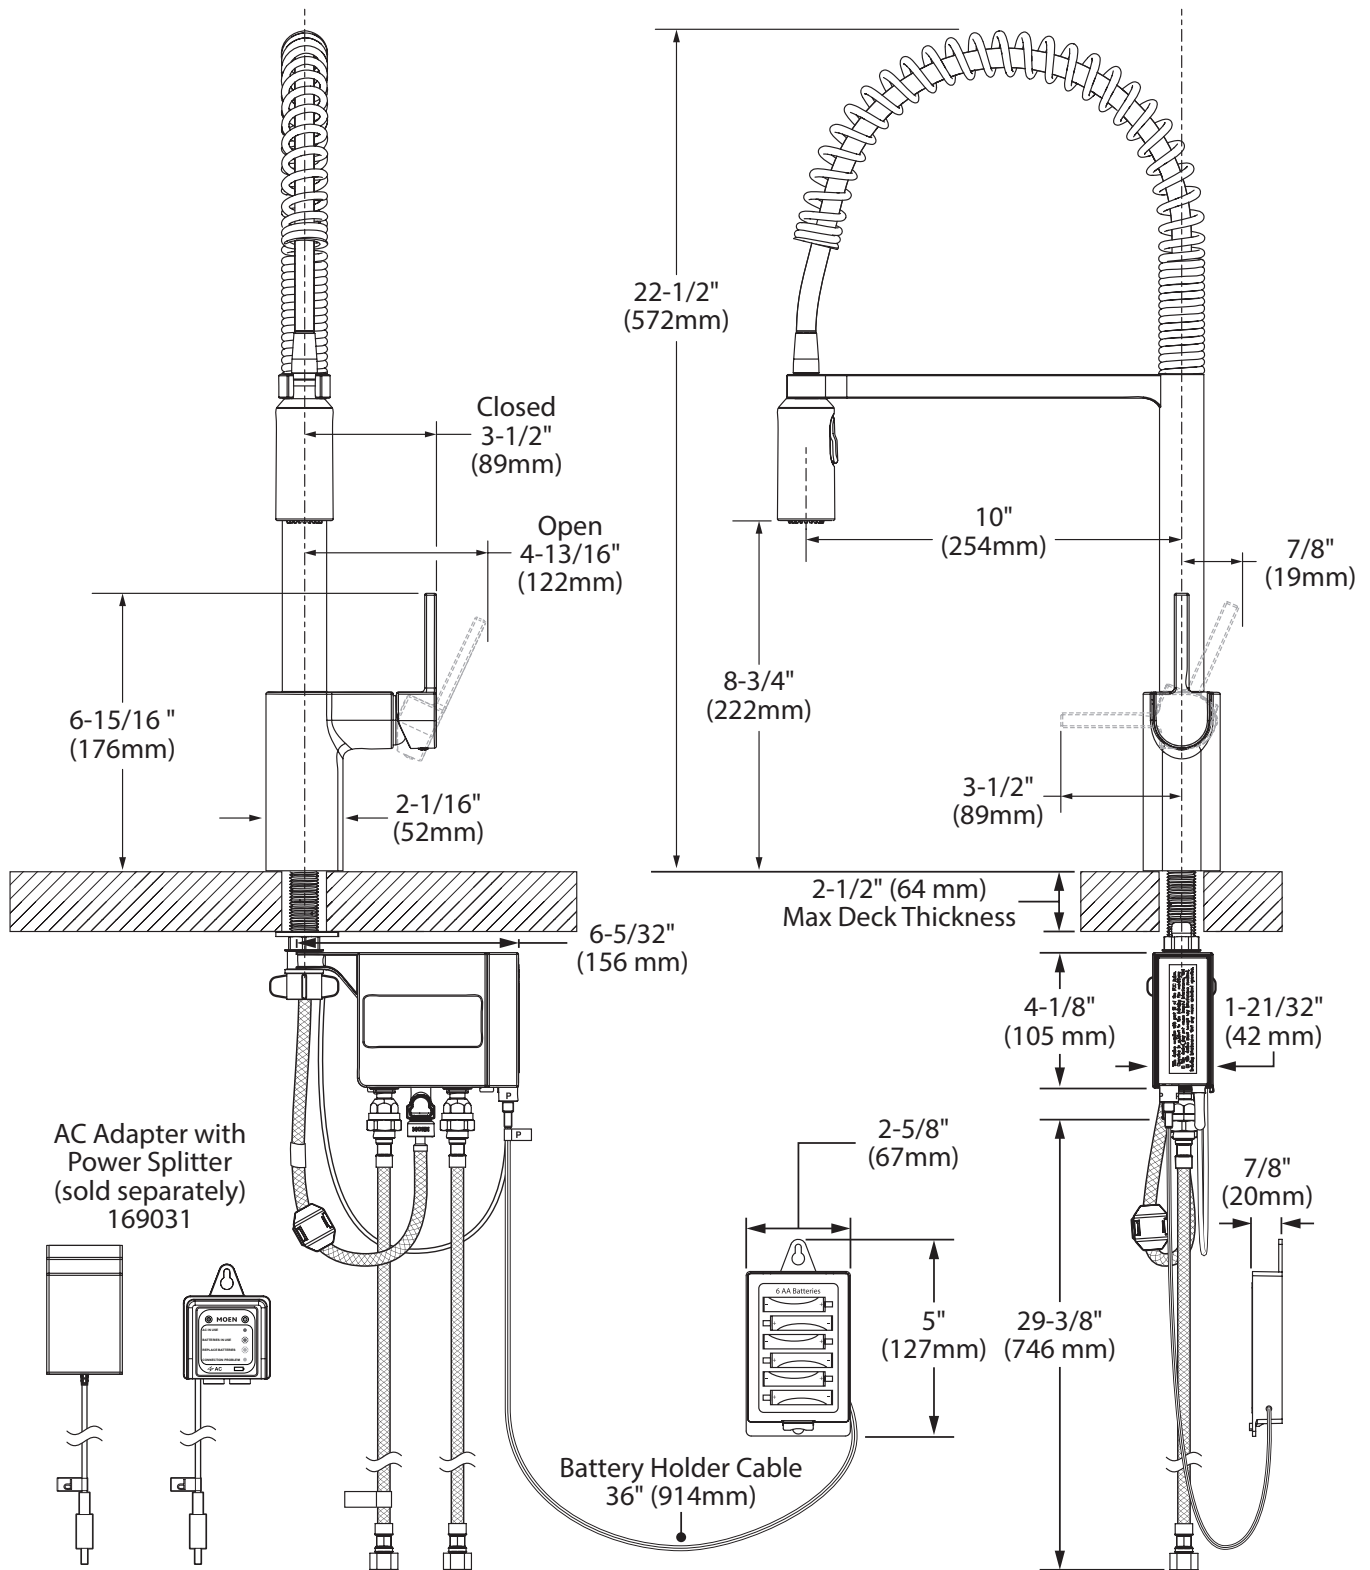

Visit [www.moen.com/support](http://www.moen.com/support) for complete details and limitations

**Align™**  
**Single Handle Pre-Rinse Spring**  
**Pulldown Kitchen Faucet**

**Models:** 5923EW series

**NOTE:** this faucet is designed to be installed through 1 hole, 1-1/2" (38mm) min. dia. (optional 3-hole escutcheon 141002 available)

See pages 2 and 3 for dimensions

## CRITICAL DIMENSIONS

(DO NOT SCALE)