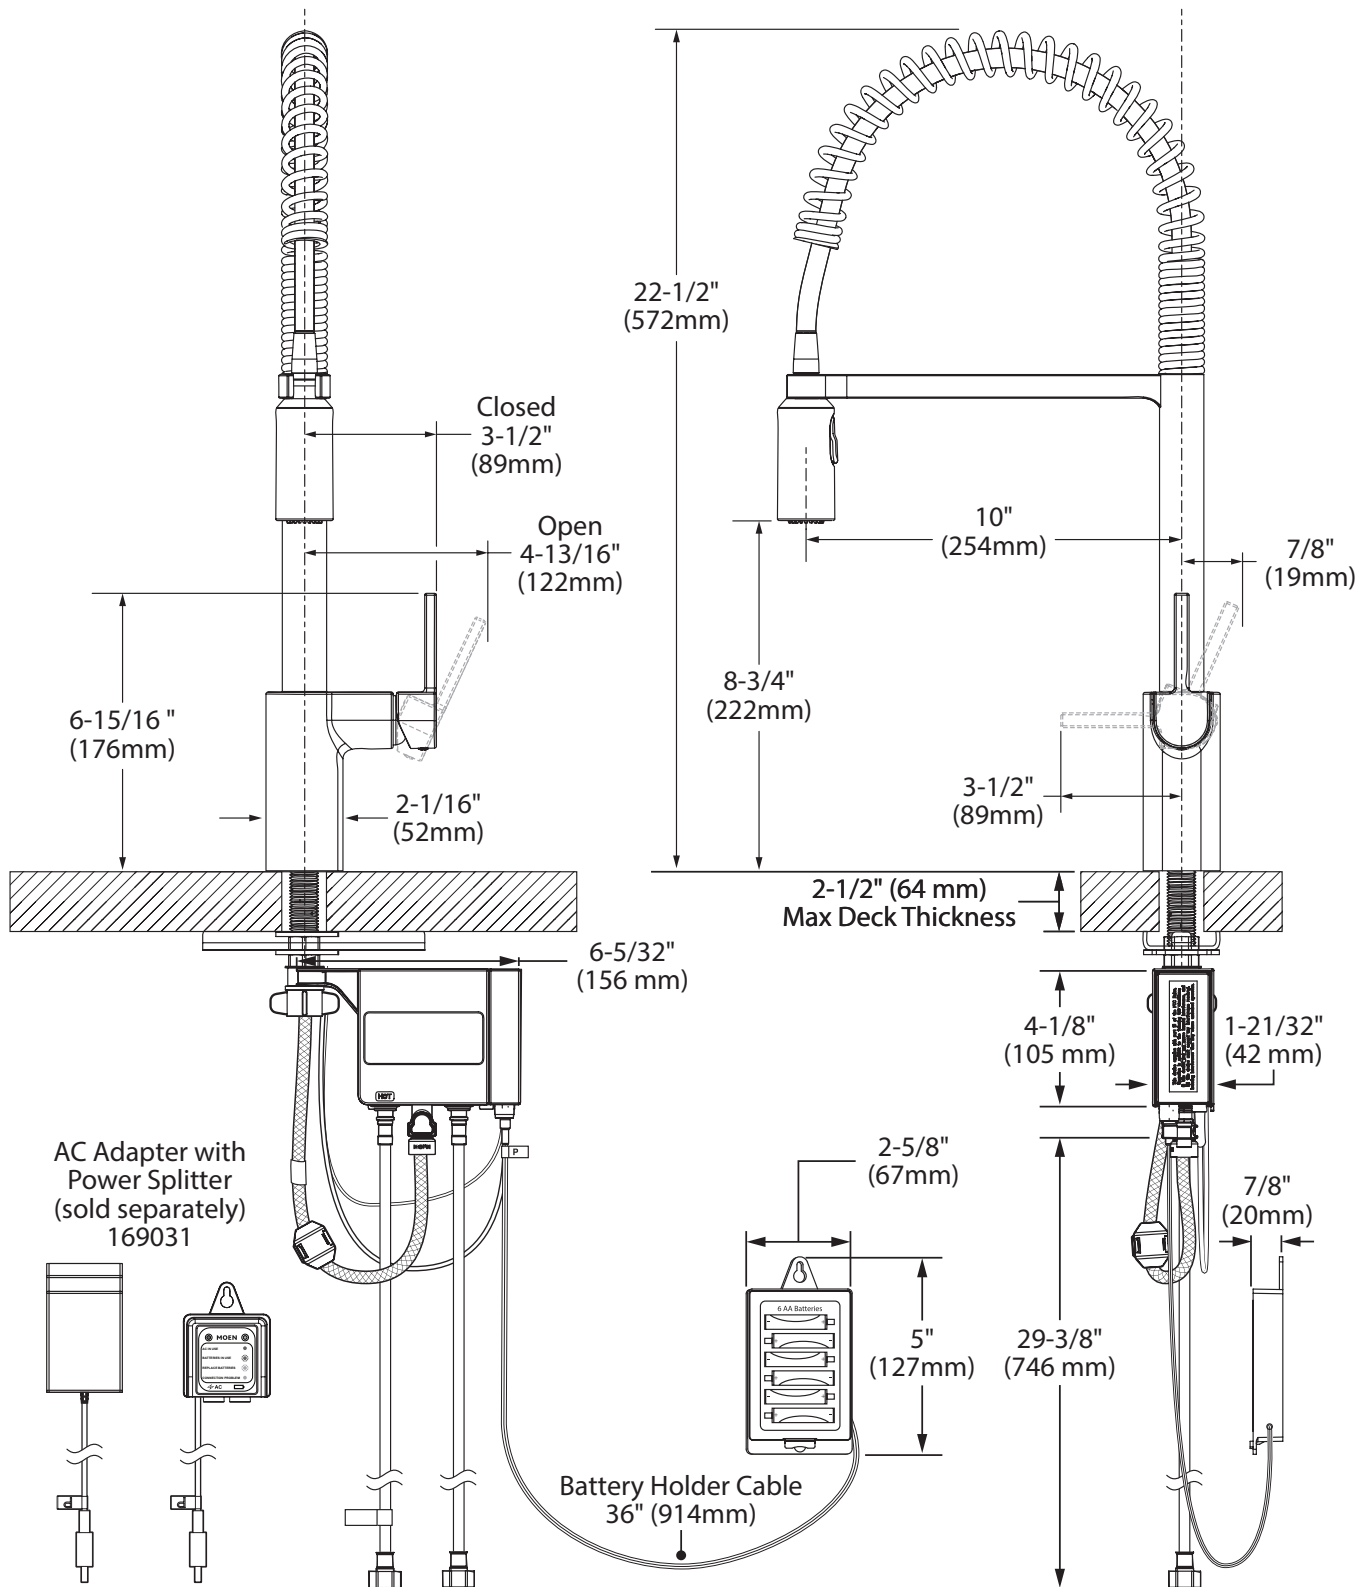

Visit [www.moen.com/support](http://www.moen.com/support) for complete details and limitations

**Align™**  
**Single Handle Pre-Rinse Spring**  
**Pulldown Kitchen Faucet**

**Models:** 5923EW series

**NOTE:** this faucet is designed to be installed through 1 hole, 1-1/2" (38mm) min. dia. (optional 3-hole escutcheon 141002 available)

See pages 2 and 3 for dimensions

## CRITICAL DIMENSIONS

(DO NOT SCALE)