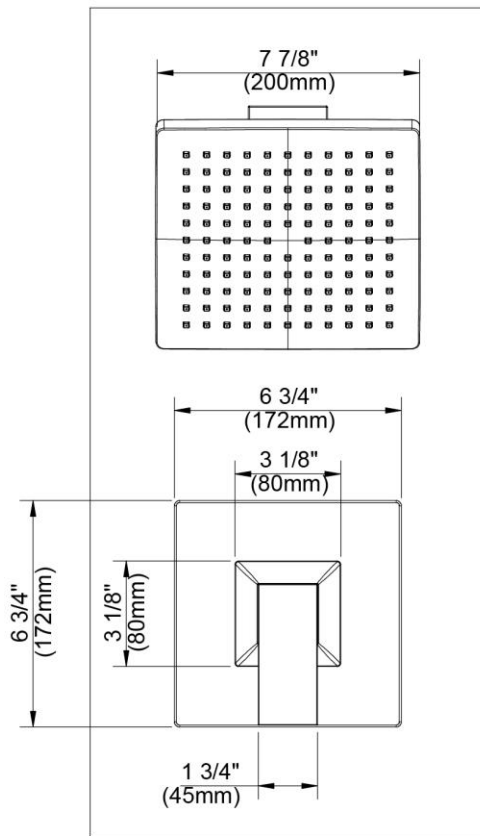

Tub & Shower Trim

Garniture pour baignoire et douche
Piezas exteriores para bañera y ducha

Product Specifications

LUXART®

Serendipity®

SE411TO-CP
SE411TO-BN

Contact your sales representative for more information or visit our website at luxartcollection.com