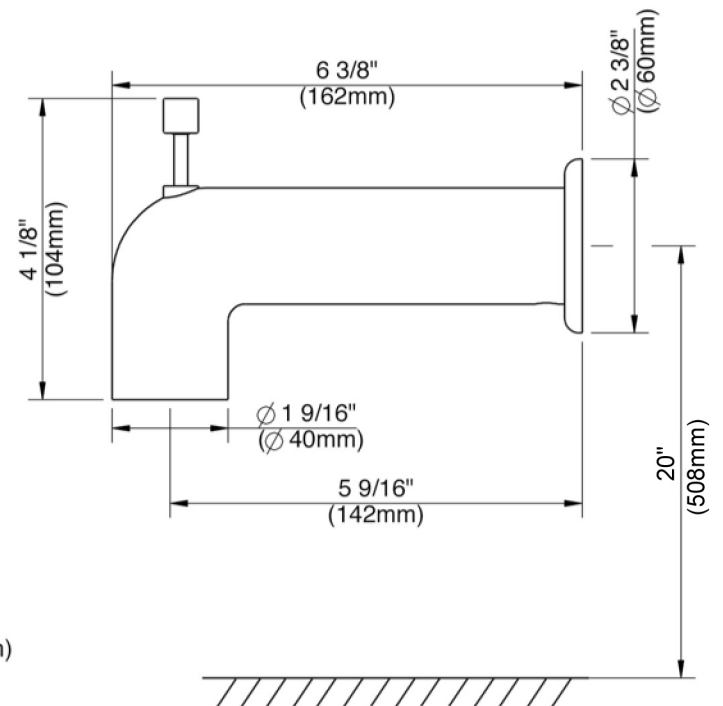

Diverter Tub Spout

Bec inverseur

Vertedor de bañera con cambiador

Product Specifications

LUXART®

Beauty in every detail.™

Pastiche®

**PASPOUT-CP
PASPOUT-BN
PASPOUT-BLM
PASPOUT-PBB**

Contact your sales representative for more information or visit our website at luxartcollection.com