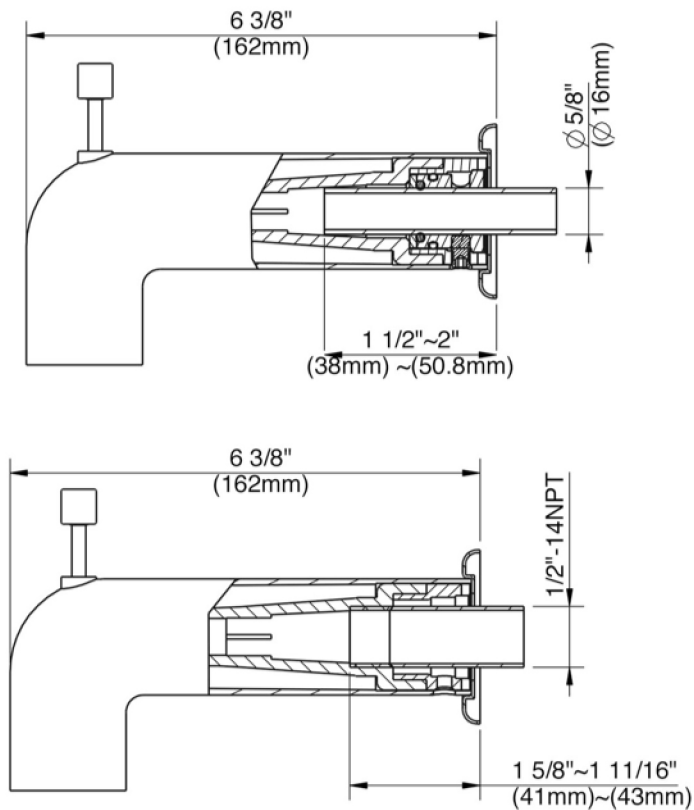

Diverter Tub Spout

Bec inverseur

Vertedor de bañera con cambiador

Product Specifications

LUXART®

Beauty in every detail.™

Pastiche®

**PASPOUT-CP
PASPOUT-BN
PASPOUT-BLM
PASPOUT-PBB**

Contact your sales representative for more information or visit our website at luxartcollection.com