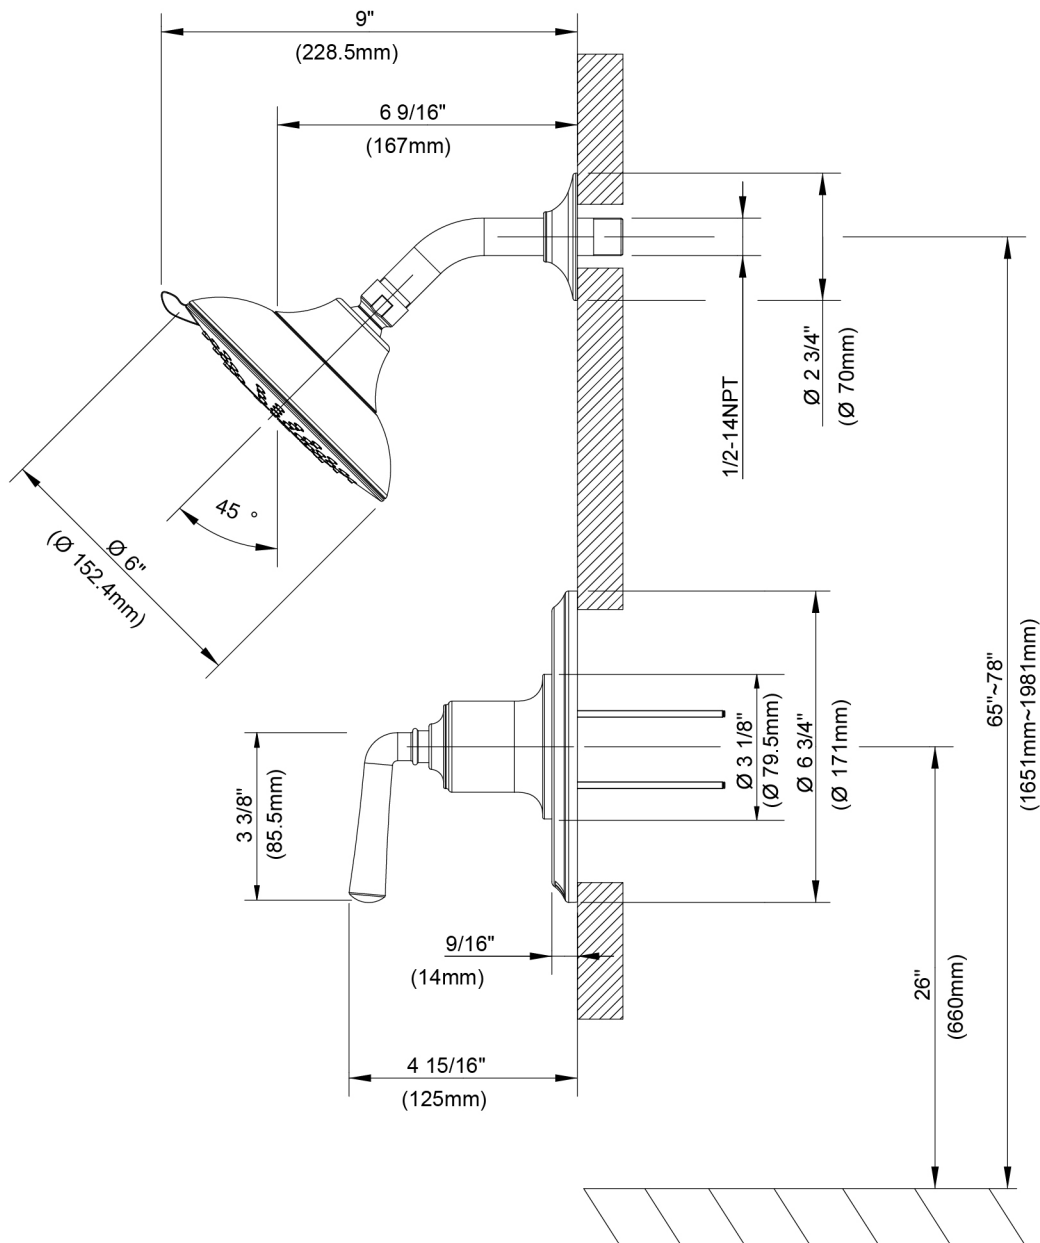

Shower Only Trim

Garniture de douche seulement
Pieza exterior para ducha

Product Specifications

LUXART®

Beauty in every detail.™

Pastiche®

**PA511TO-CP
PA511TO-BN
PA511TO-BLM
PA511TO-PBB**

Contact your sales representative for more information or visit our website at luxartcollection.com