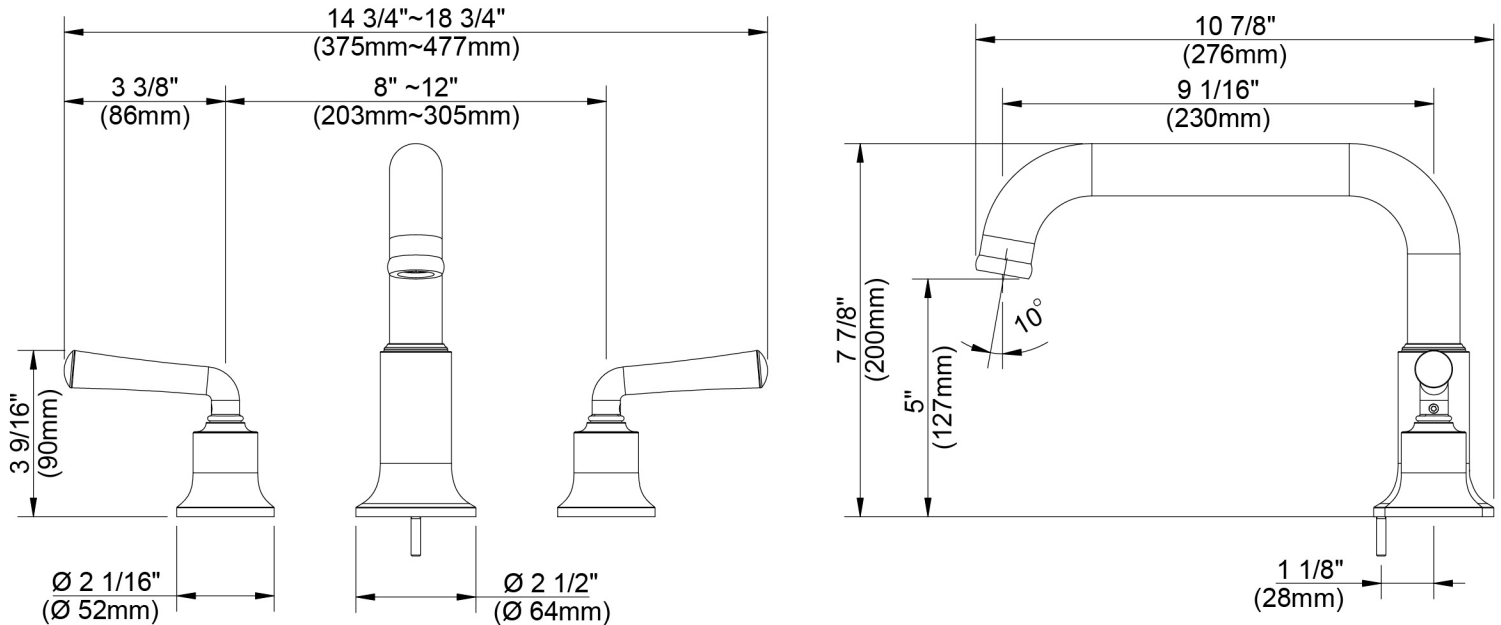

3 Hole Roman Tub Trim

Garniture de baignoire romaine à 3 orifices

Piezas exteriores para bañera tipo romana de 3 agujeros

Product Specifications

LUXART®

Beauty in every detail.™

Pastiche®

**PA341-CP
PA341-BN
PA341-BLM
PA341-PBB**

Contact your sales representative for more information or visit our website at luxartcollection.com

Revised 4/26/2022