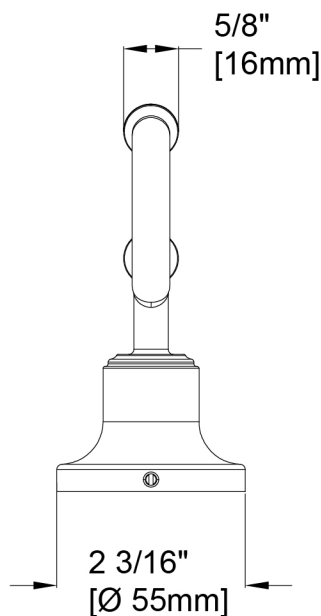

AVAILABLE FINISHES / FINIS OFFERTS / DISTINTOS ACABADOS:

- Polished Chrome / Chrome poli / Cromo lustrado (CP)
- PVD Brushed Nickel / PVD Nickel brossé / PVD Níquel cepillado (BN)
- Matte Black / Noir Mat / Negro Mate (BLM)
- PVD Brushed Bronze / PVD Bronze brossé / PVD Bronce cepillado (PBB)

Contact your sales representative for more information or visit our website at luxartcollection.com