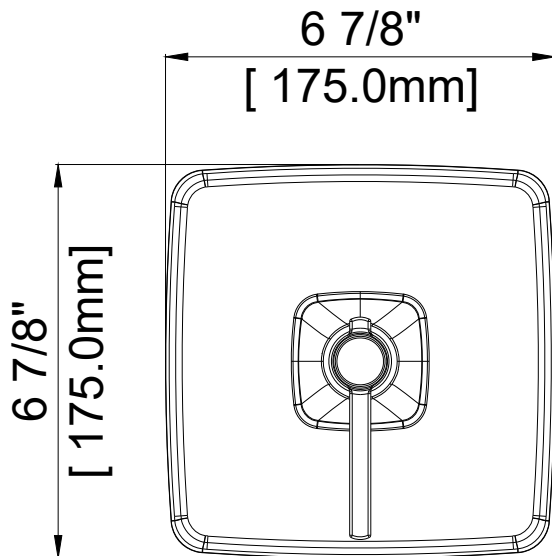

# Valve Only Trim

Garniture robinet seulement

Pieza exterior para válvula

Product Specifications

LUXART®

*Lumino*®

LUM511TLSHV-CP  
LUM511TLSHV-BN  
LUM511TLSHV-ORB  
LUM511TLSHV-PBB

Contact your sales representative for more information or visit our website at [luxartcollection.com](http://luxartcollection.com)