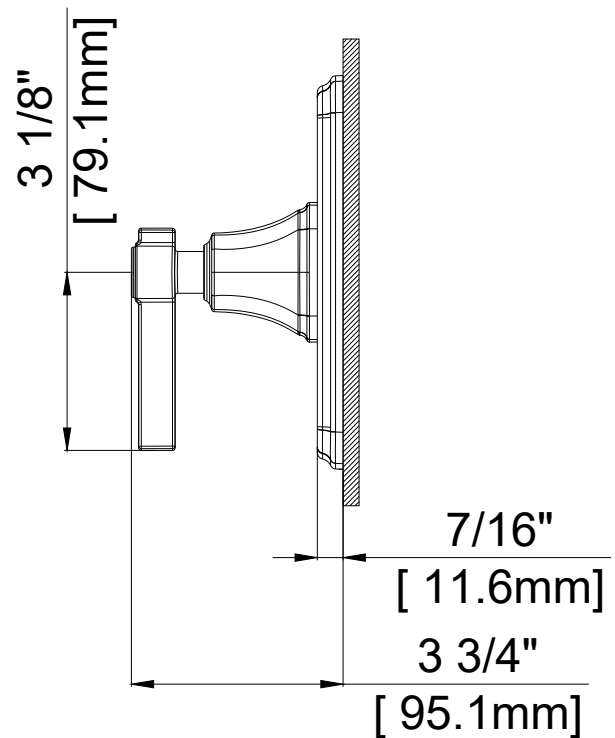

# Valve Only Trim

Garniture robinet seulement

Pieza exterior para válvula

Product Specifications

LUXART®

*Lumino*®

LUM511TLSHV-CP  
LUM511TLSHV-BN  
LUM511TLSHV-ORB  
LUM511TLSHV-PBB

Contact your sales representative for more information or visit our website at [luxartcollection.com](http://luxartcollection.com)