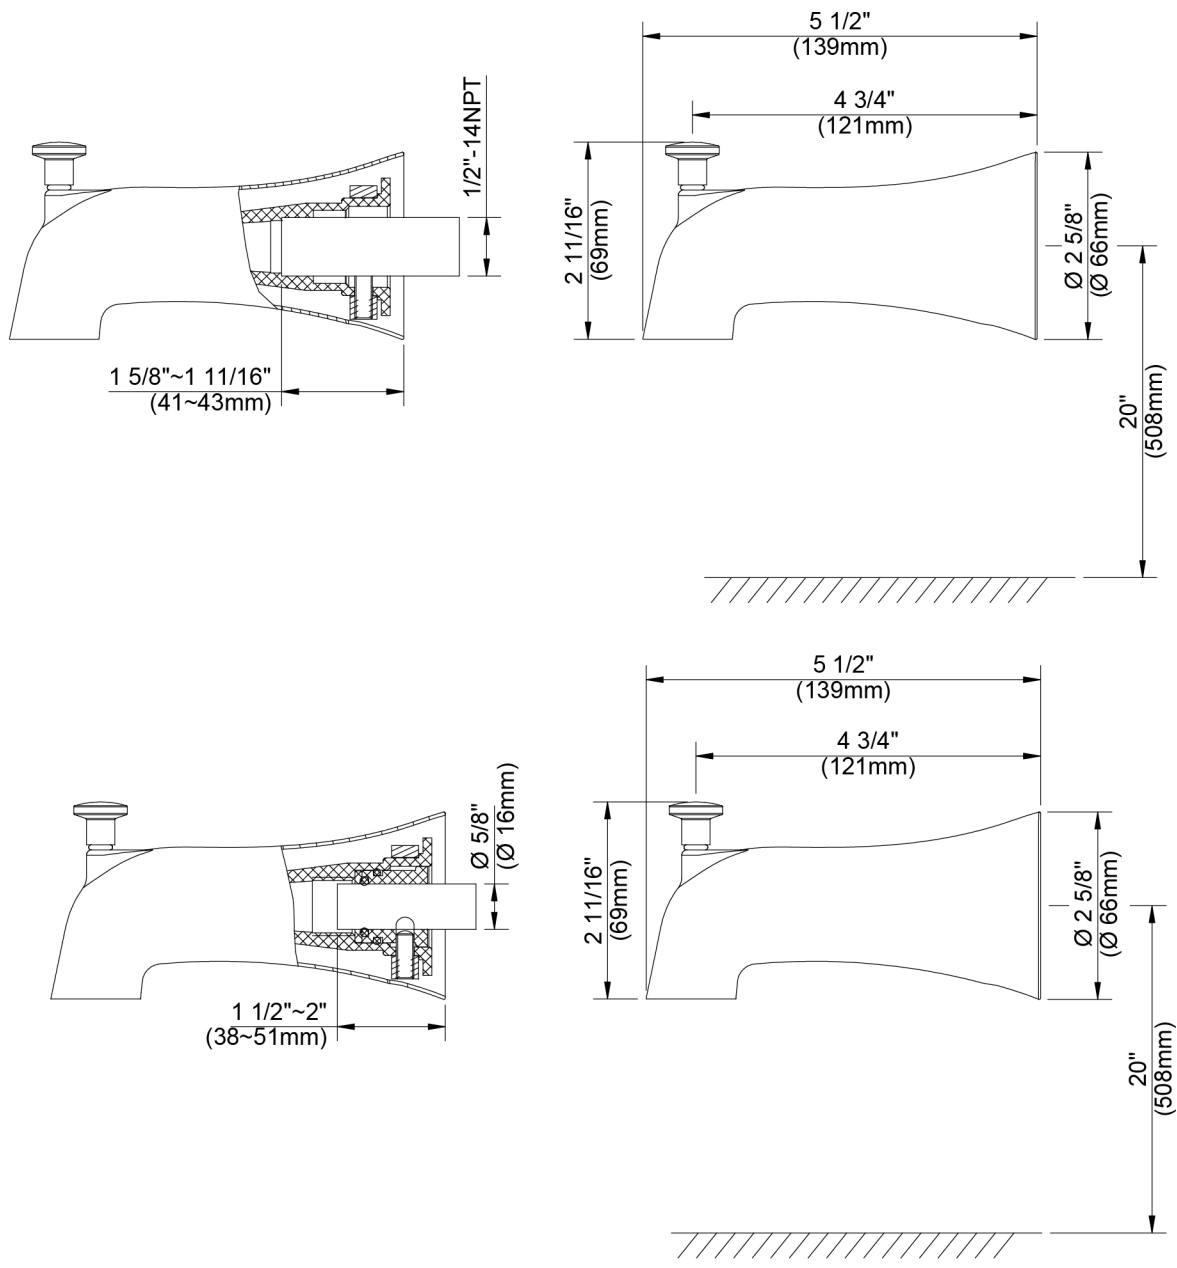

Diverter Tub Spout

Bec inverseur

Vertedor de bañera con cambiador

Product Specifications

LUXART®

Beauty in every detail.™

SOPHISTICATED

LTSPOUT-CP
LTSPOUT-BN
LTSPOUT-BLM
LTSPOUT-ORB

Contact your sales representative for more information or visit our website at luxartcollection.com