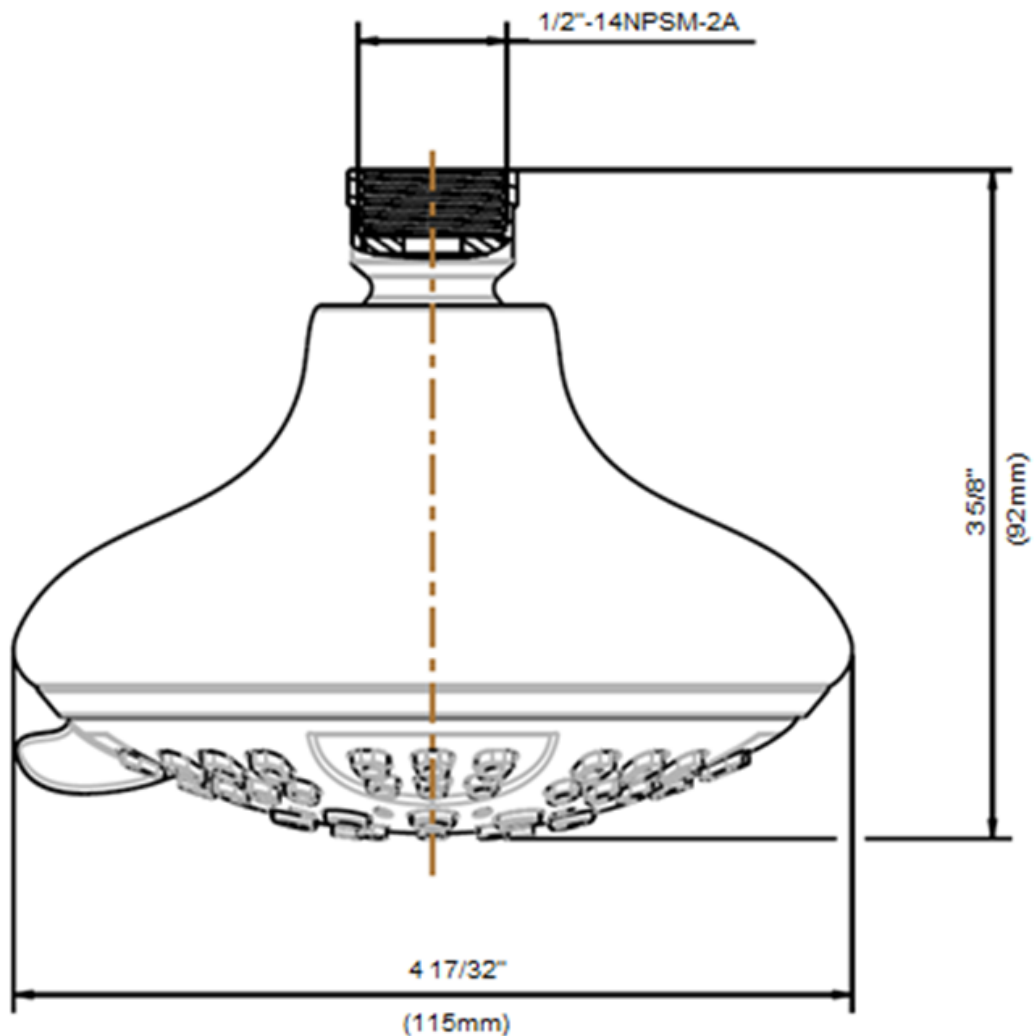

# Showerhead

Pomme de douche  
Ducha

Product Specifications

LUXART®

## Vogue

L5FSH18-CP  
L5FSH18-BN  
L5FSH18-ORB

Contact your sales representative for more information or visit our website at [luxartcollection.com](http://luxartcollection.com)

Revised 12/23/2019