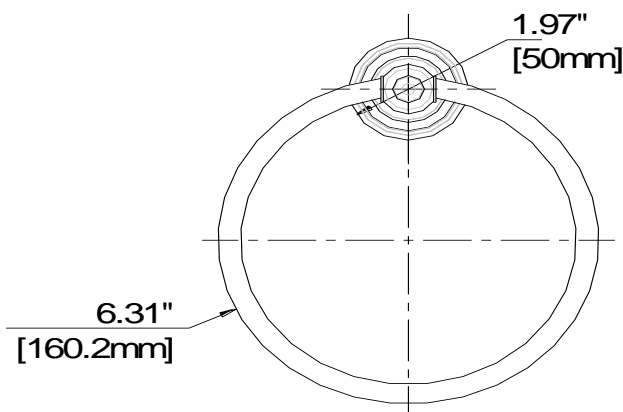

AVAILABLE FINISHES / FINIS OFFERTS / DISTINTOS ACABADOS:

- Polished Chrome / Chrome poli / Cromo lustrado (CP)
- PVD Brushed Nickel / PVD Nickel brossé / PVD Níquel cepillado (BN)
- Oil Rubbed Bronze / Bronze poncé à l'huile / Bronce lustrado al aceite (ORB)
- PVD Polished Nickel / PVD Nickel poli / PVD Níquel lustrado (PN)

Contact your sales representative for more information or visit our website at luxartcollection.com