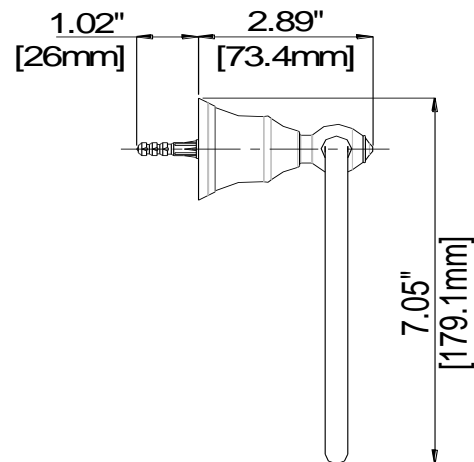

AVAILABLE FINISHES / FINIS OFFERTS / DISTINTOS ACABADOS:

- Polished Chrome / Chrome poli / Cromo lustrado (CP)
- PVD Brushed Nickel / PVD Nickel brossé / PVD Níquel cepillado (BN)
- Oil Rubbed Bronze / Bronze poncé à l'huile / Bronce lustrado al aceite (ORB)
- PVD Polished Nickel / PVD Nickel poli / PVD Níquel lustrado (PN)

Contact your sales representative for more information or visit our website at luxartcollection.com