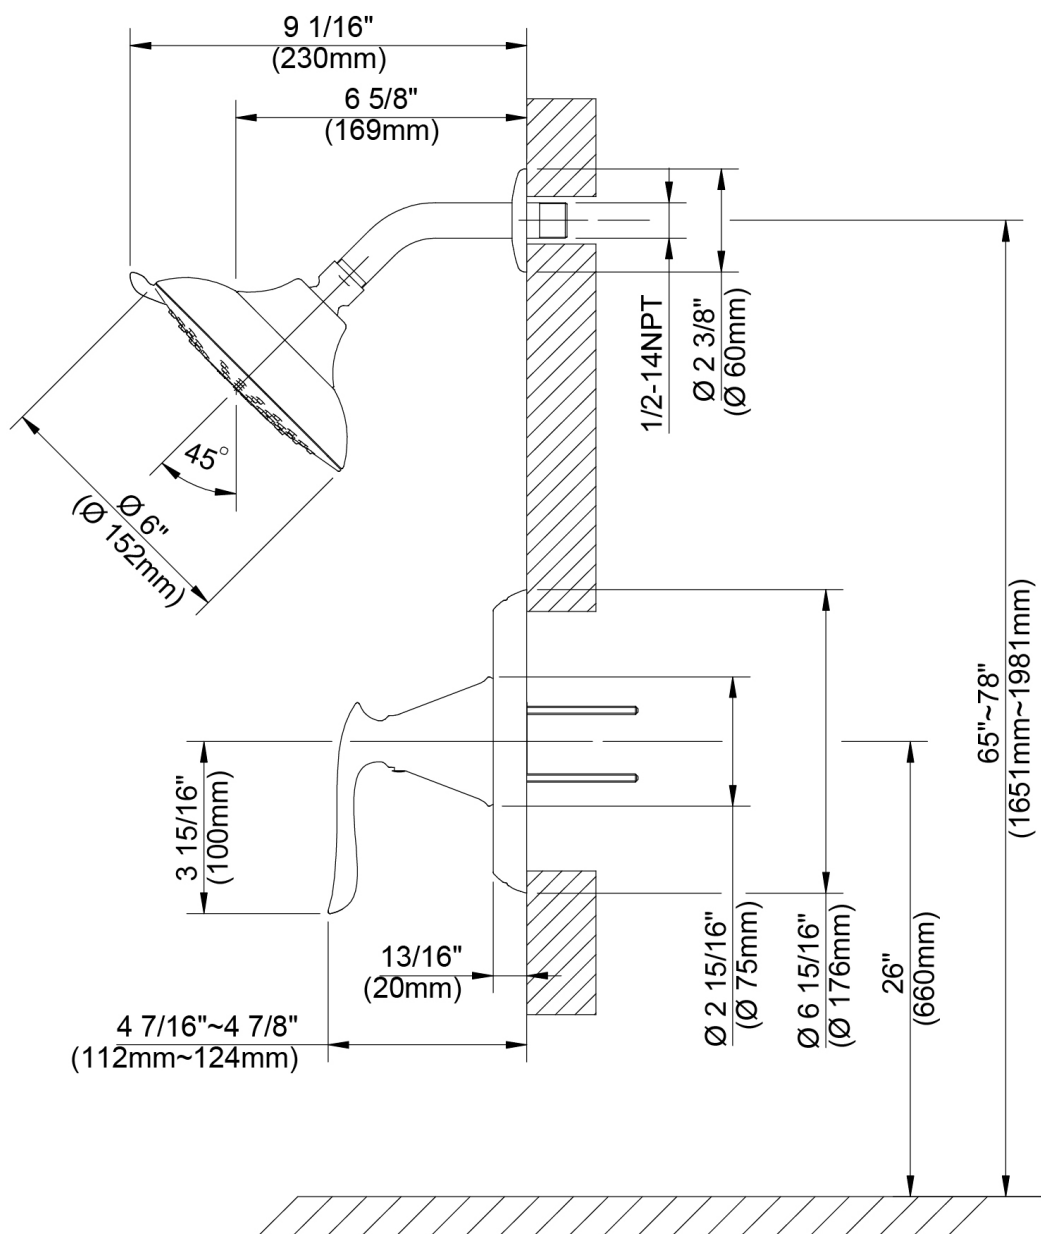

Shower Only Trim

Garniture de douche seulement
Pieza exterior para ducha

Product Specifications

LUXART®

Beauty in every detail.™

BRITANNIA®

BRL511TO-CP
BRL511TO-BN
BRL511TO-ORB

Contact your sales representative for more information or visit our website at luxartcollection.com