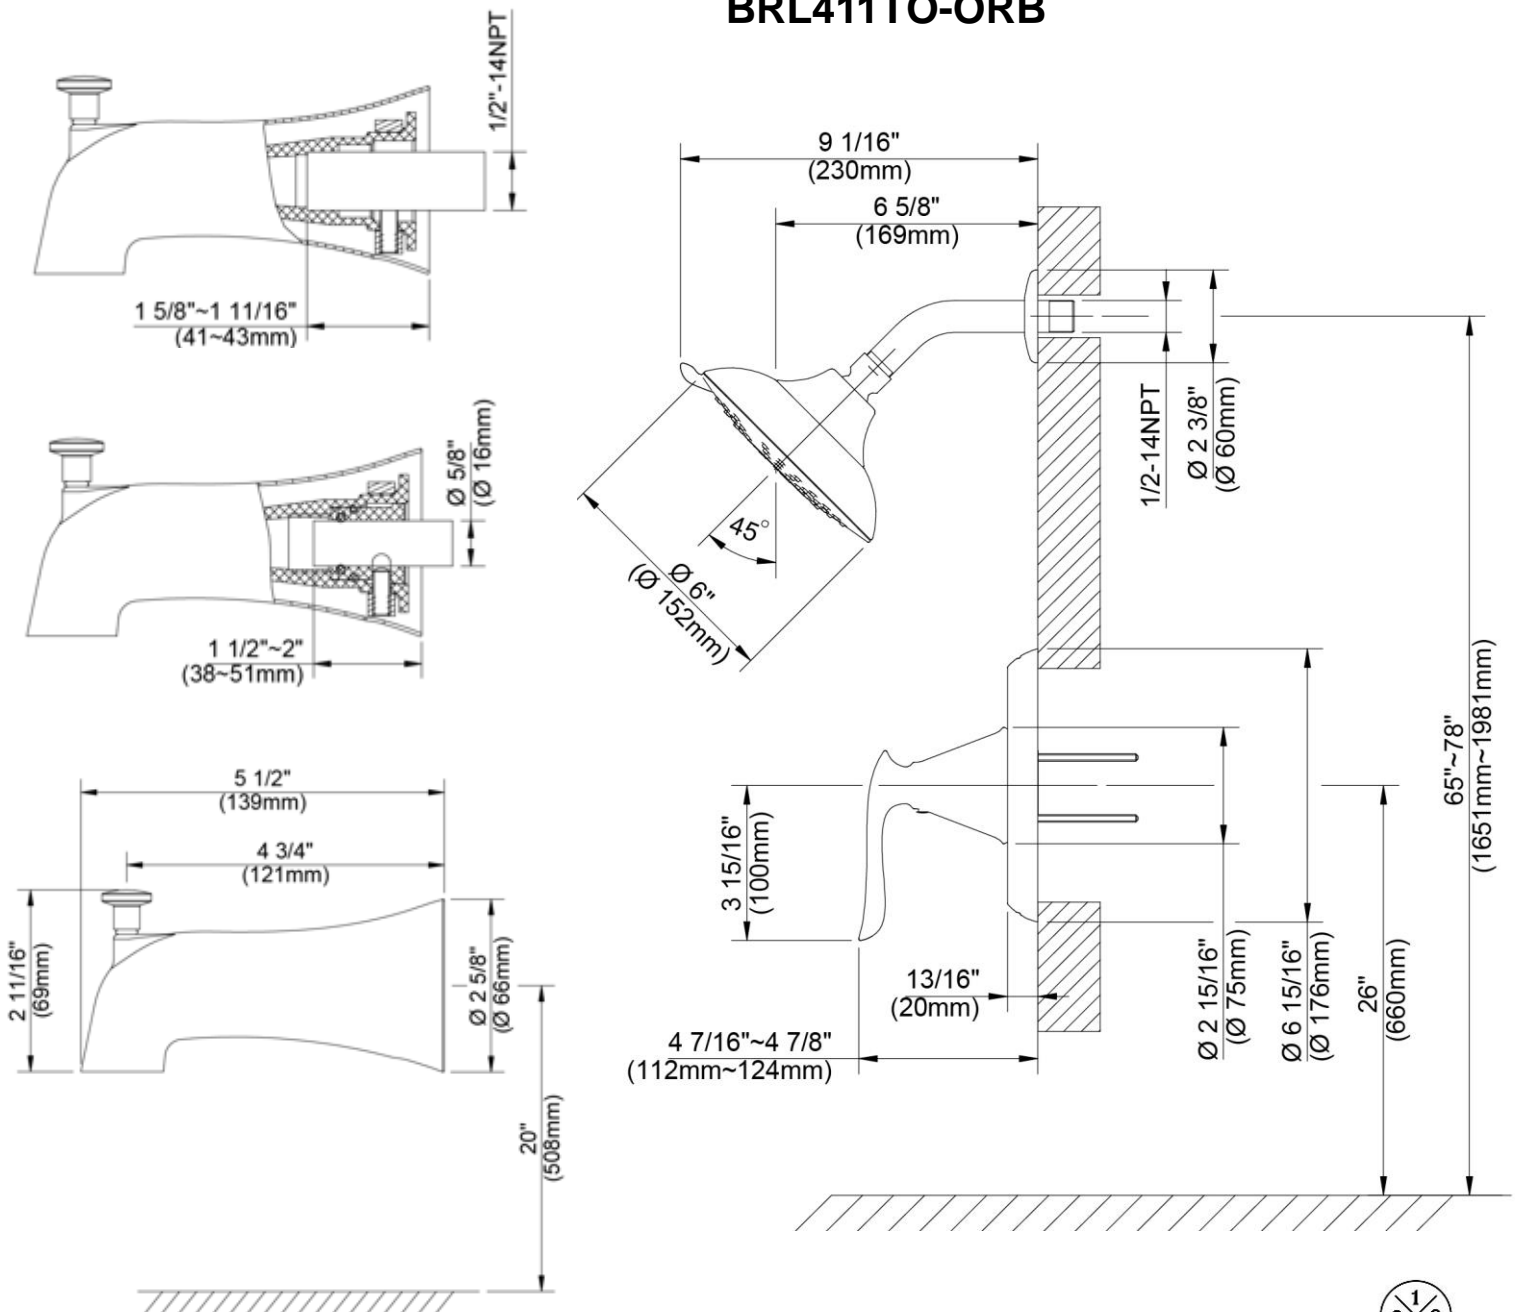

Tub & Shower Trim

Garniture pour baignoire et douche
Piezas exteriores para bañera y ducha

Product Specifications

LUXART®

BRITANNIA®

BRL411TO-CP
BRL411TO-BN
BRL411TO-ORB

Contact your sales representative for more information or visit our website at luxartcollection.com