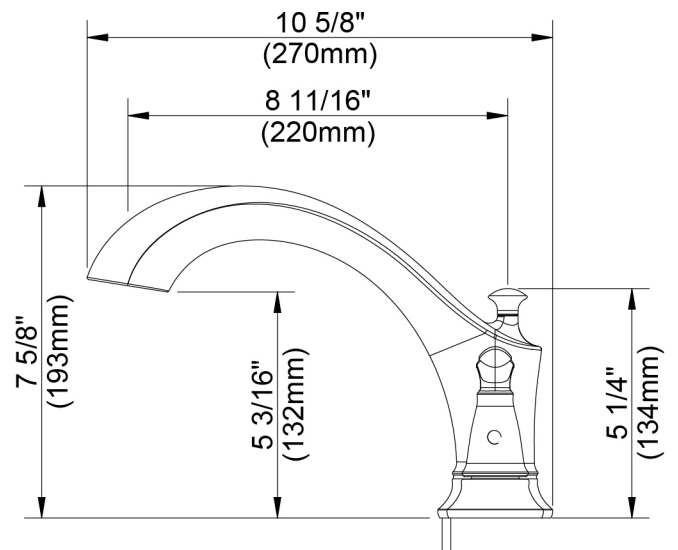

Contact your sales representative for more information or visit our website at luxartcollection.com

3 Hole Roman Tub Trim

Garniture de baignoire romaine à 3 orifices

Piezas exteriores para bañera tipo romana de 3 agujeros

Product Specifications

LUXART®

Beauty in every detail.™

BRITANNIA®

BRL341-CP

BRL341-BN

BRL341-ORB

Contact your sales representative for more information or visit our website at luxartcollection.com